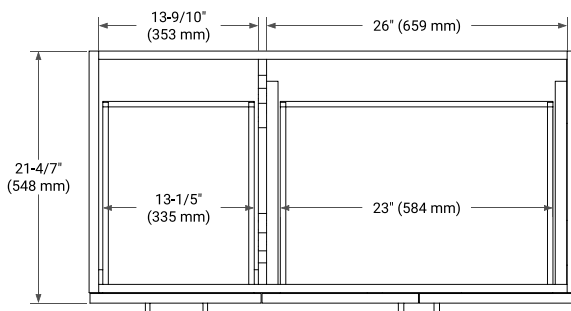

TAYLOR 42" RIGHT OFFSET CABINET

BASE CABINET DIMENSIONS

42" W x 21.6" D x 34.5" H

FEATURES

- Solid wood frame & plywood panels
- Dovetail drawers and joints
- Soft closing doors & drawers

HARDWARE FINISHES*

White Grey Midnight Blue

FRONT VIEW

SIDE VIEW

PLAN VIEW

42" RIGHT RECTANGLE SINK COUNTERTOP WITH 1.5 IN. THICKNESS

ARIEL

OVERALL DIMENSIONS

42.25" W x 22" D x 1.5" H

COUNTERTOP PLAN VIEW

EDGE SIDE VIEW

THREE DIMENSIONAL COUNTERTOP VIEW