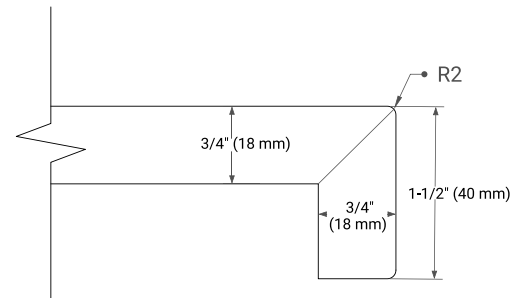

White Grey Midnight Blue

FRONT VIEW

SIDE VIEW

PLAN VIEW

42" RIGHT RECTANGLE SINK COUNTERTOP WITH 1.5 IN. THICKNESS

ARIEL

OVERALL DIMENSIONS

42.25" W x 22" D x 1.5" H

COUNTERTOP OPTIONS

Carrara White Quartz

FEATURES

- Solid countertop with mitered edges & seams
- Undermount white rectangular sink
- Pre-drilled for 8" widespread faucet

INCLUDED

- Countertop
- Matching Backsplash
- Rectangle Sink

COUNTERTOP PLAN VIEW

EDGE SIDE VIEW

THREE DIMENSIONAL COUNTERTOP VIEW