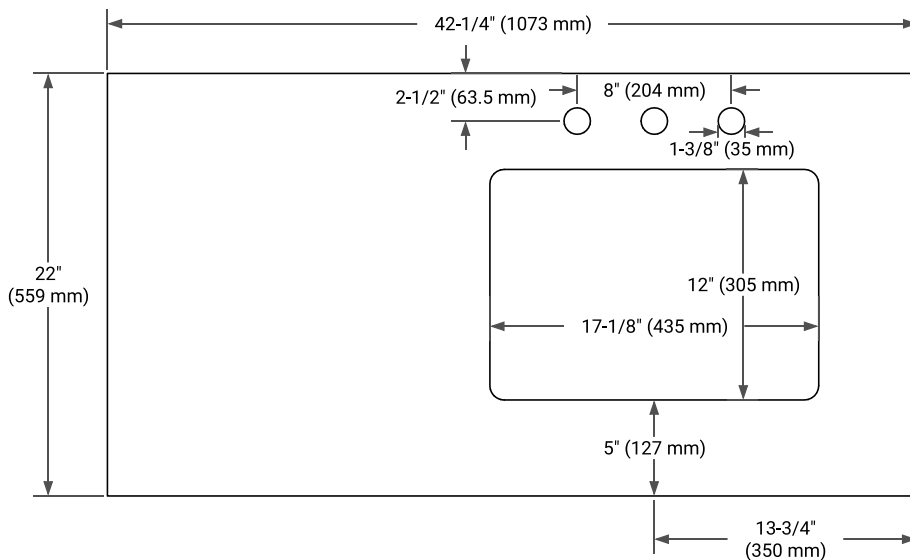

TAYLOR 42" RIGHT OFFSET CABINET

BASE CABINET DIMENSIONS

42" W x 21.6" D x 34.5" H

FEATURES

- Solid wood frame & plywood panels
- Dovetail drawers and joints
- Soft closing doors & drawers

HARDWARE FINISHES*

White Grey Midnight Blue

FRONT VIEW

SIDE VIEW

PLAN VIEW

42" RIGHT RECTANGLE SINK COUNTERTOP WITH 1.5 IN. THICKNESS

ARIEL

OVERALL DIMENSIONS

42.25" W x 22" D x 1.5" H

COUNTERTOP OPTIONS

Carrara White Quartz

FEATURES

- Solid countertop with mitered edges & seams
- Undermount white rectangular sink
- Pre-drilled for 8" widespread faucet

INCLUDED

- Countertop
- Matching Backsplash
- Rectangle Sink

COUNTERTOP PLAN VIEW

EDGE SIDE VIEW

THREE DIMENSIONAL COUNTERTOP VIEW