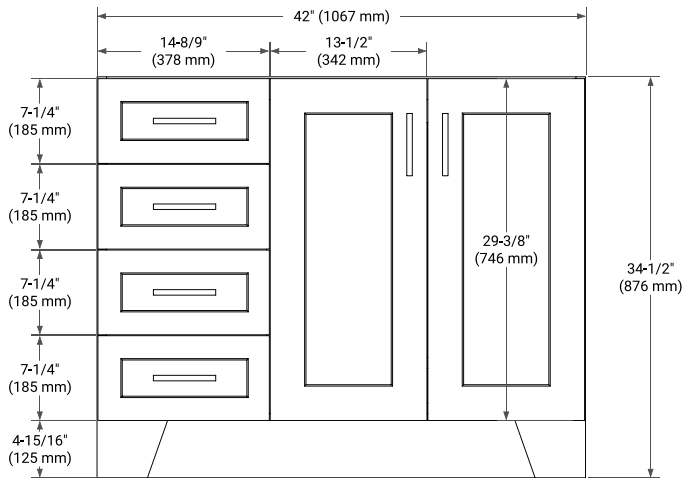

TAYLOR 42" RIGHT OFFSET CABINET

BASE CABINET DIMENSIONS

42" W x 21.6" D x 34.5" H

FEATURES

- Solid wood frame & plywood panels
- Dovetail drawers and joints
- Soft closing doors & drawers

HARDWARE FINISHES*

White Grey Midnight Blue

FRONT VIEW

SIDE VIEW

PLAN VIEW

42" RIGHT RECTANGLE SINK COUNTERTOP WITH 1.5 IN. THICKNESS

ARIEL

OVERALL DIMENSIONS

42.25" W x 22" D x 1.5" H

COUNTERTOP OPTIONS

Carrara White Quartz

FEATURES

- Solid countertop with mitered edges & seams
- Undermount white rectangular sink
- Pre-drilled for 8" widespread faucet

INCLUDED

- Countertop
- Matching Backsplash
- Rectangle Sink

COUNTERTOP PLAN VIEW

EDGE SIDE VIEW

THREE DIMENSIONAL COUNTERTOP VIEW