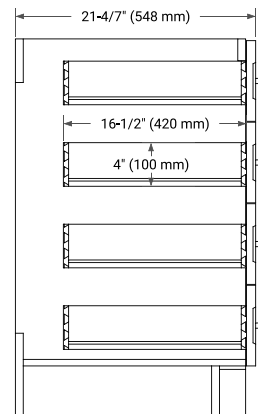

TAYLOR 42" RIGHT OFFSET CABINET

BASE CABINET DIMENSIONS

42" W x 21.6" D x 34.5" H

FEATURES

- Solid wood frame & plywood panels
- Dovetail drawers and joints
- Soft closing doors & drawers

HARDWARE FINISHES*

White Grey Midnight Blue

FRONT VIEW

SIDE VIEW

PLAN VIEW

42" RIGHT RECTANGLE SINK COUNTERTOP WITH 1.5 IN. THICKNESS

ARIEL

OVERALL DIMENSIONS

42.25" W x 22" D x 1.5" H

COUNTERTOP PLAN VIEW

EDGE SIDE VIEW

THREE DIMENSIONAL COUNTERTOP VIEW