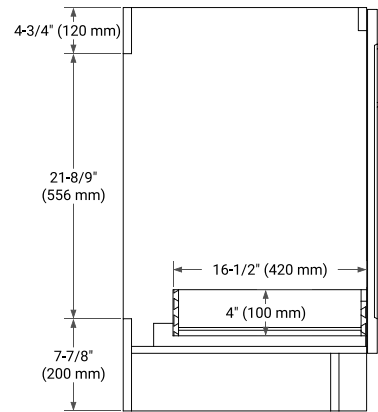

TAYLOR 42" RIGHT OFFSET CABINET

BASE CABINET DIMENSIONS

42" W x 21.6" D x 34.5" H

FEATURES

- Solid wood frame & plywood panels
- Dovetail drawers and joints
- Soft closing doors & drawers

HARDWARE FINISHES*

White Grey Midnight Blue

FRONT VIEW

SIDE VIEW

PLAN VIEW

42" RIGHT RECTANGLE SINK COUNTERTOP WITH 1.5 IN. THICKNESS

ARIEL

OVERALL DIMENSIONS

42.25" W x 22" D x 1.5" H

COUNTERTOP PLAN VIEW

EDGE SIDE VIEW

THREE DIMENSIONAL COUNTERTOP VIEW