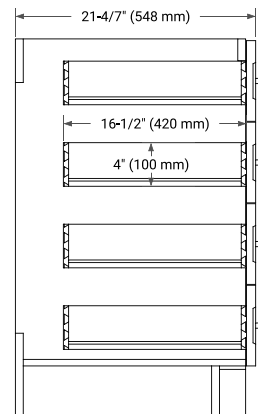

TAYLOR 42" RIGHT OFFSET CABINET

BASE CABINET DIMENSIONS

42" W x 21.6" D x 34.5" H

FEATURES

- Solid wood frame & plywood panels
- Dovetail drawers and joints
- Soft closing doors & drawers

HARDWARE FINISHES*

White Grey Midnight Blue

FRONT VIEW

SIDE VIEW

PLAN VIEW

42" RIGHT OVAL SINK COUNTERTOP WITH 1.5 IN. THICKNESS

ARIEL

OVERALL DIMENSIONS

42.25" W x 22" D x 1.5" H

COUNTERTOP PLAN VIEW

EDGE SIDE VIEW

THREE DIMENSIONAL COUNTERTOP VIEW