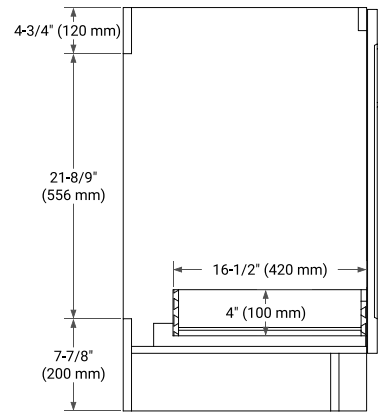

TAYLOR 42" RIGHT OFFSET CABINET

BASE CABINET DIMENSIONS

42" W x 21.6" D x 34.5" H

FEATURES

- Solid wood frame & plywood panels
- Dovetail drawers and joints
- Soft closing doors & drawers

HARDWARE FINISHES*

White Grey Midnight Blue

FRONT VIEW

SIDE VIEW

PLAN VIEW

42" RIGHT OVAL SINK COUNTERTOP WITH 1.5 IN. THICKNESS

ARIEL

OVERALL DIMENSIONS

42.25" W x 22" D x 1.5" H

COUNTERTOP PLAN VIEW

EDGE SIDE VIEW

THREE DIMENSIONAL COUNTERTOP VIEW