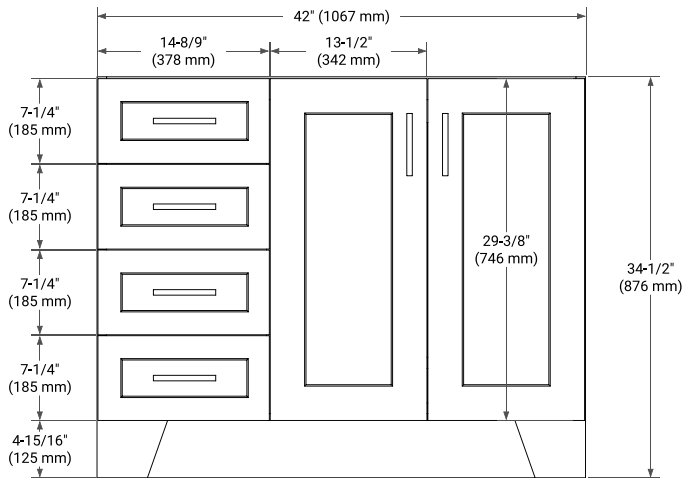

TAYLOR 42" RIGHT OFFSET CABINET

BASE CABINET DIMENSIONS

42" W x 21.6" D x 34.5" H

FEATURES

- Solid wood frame & plywood panels
- Dovetail drawers and joints
- Soft closing doors & drawers

HARDWARE FINISHES*

White Grey Midnight Blue

FRONT VIEW

SIDE VIEW

PLAN VIEW

42" RIGHT OVAL SINK COUNTERTOP WITH 1.5 IN. THICKNESS

ARIEL

OVERALL DIMENSIONS

42.25" W x 22" D x 1.5" H

COUNTERTOP PLAN VIEW

EDGE SIDE VIEW

THREE DIMENSIONAL COUNTERTOP VIEW