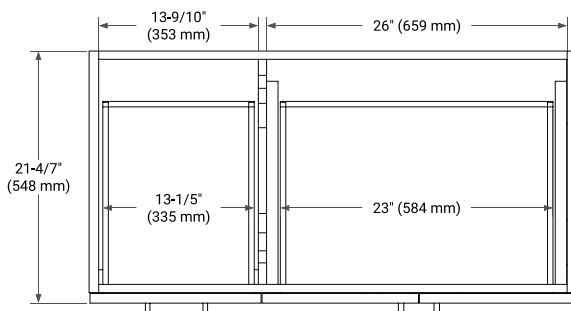

TAYLOR 42" RIGHT OFFSET CABINET

BASE CABINET DIMENSIONS

42" W x 21.6" D x 34.5" H

FEATURES

- Solid wood frame & plywood panels
- Dovetail drawers and joints
- Soft closing doors & drawers

HARDWARE FINISHES*

White Grey Midnight Blue

FRONT VIEW

SIDE VIEW

PLAN VIEW

42" RIGHT OVAL SINK COUNTERTOP WITH 1.5 IN. THICKNESS

ARIEL

OVERALL DIMENSIONS

42.25" W x 22" D x 1.5" H

COUNTERTOP PLAN VIEW

EDGE SIDE VIEW

THREE DIMENSIONAL COUNTERTOP VIEW