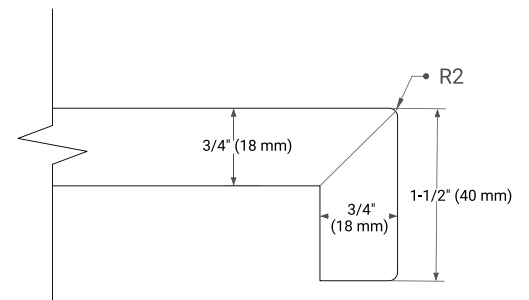

White Grey Midnight Blue

FRONT VIEW

SIDE VIEW

PLAN VIEW

42" RIGHT OVAL SINK COUNTERTOP WITH 1.5 IN. THICKNESS

ARIEL

OVERALL DIMENSIONS

42.25" W x 22" D x 1.5" H

COUNTERTOP OPTIONS

Carrara White Quartz

FEATURES

- Solid countertop with mitered edges & seams
- Undermount white oval sink
- Pre-drilled for 8" widespread faucet

INCLUDED

- Countertop
- Matching Backsplash
- Oval Sink

COUNTERTOP PLAN VIEW

EDGE SIDE VIEW

THREE DIMENSIONAL COUNTERTOP VIEW