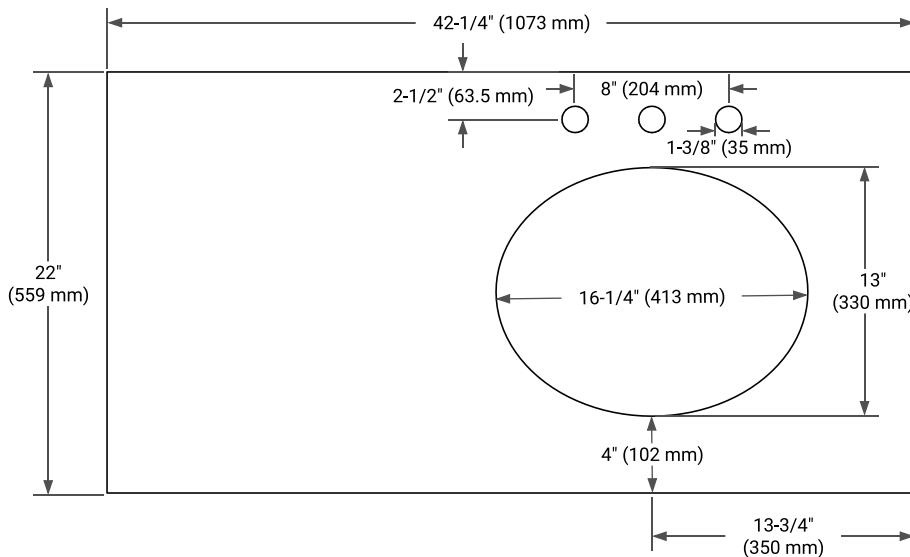

TAYLOR 42" RIGHT OFFSET CABINET

BASE CABINET DIMENSIONS

42" W x 21.6" D x 34.5" H

FEATURES

- Solid wood frame & plywood panels
- Dovetail drawers and joints
- Soft closing doors & drawers

HARDWARE FINISHES*

White Grey Midnight Blue

FRONT VIEW

SIDE VIEW

PLAN VIEW

42" RIGHT OVAL SINK COUNTERTOP WITH 1.5 IN. THICKNESS

ARIEL

OVERALL DIMENSIONS

42.25" W x 22" D x 1.5" H

COUNTERTOP OPTIONS

Carrara White Quartz

FEATURES

- Solid countertop with mitered edges & seams
- Undermount white oval sink
- Pre-drilled for 8" widespread faucet

INCLUDED

- Countertop
- Matching Backsplash
- Oval Sink

COUNTERTOP PLAN VIEW

EDGE SIDE VIEW

THREE DIMENSIONAL COUNTERTOP VIEW