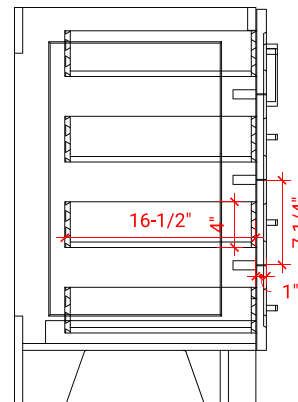

TAYLOR 42" LEFT OFFSET CABINET

ARIEL

Q042S-L

BASE CABINET DIMENSIONS

42" W x 21.6" D x 34.5" H

FEATURES

- Solid wood frame & plywood panels
- Dovetail drawers and joints
- Soft closing doors & drawers

HARDWARE FINISHES

Brushed Nickel Satin Brass Matte Black Polished Chrome

AVAILABLE COLORS

White Grey Midnight Blue

FRONT VIEW

SIDE VIEW

PLAN VIEW

42" LEFT RECTANGLE SINK COUNTERTOP WITH 1.5 IN. THICKNESS

ARIEL

OVERALL DIMENSIONS

42.25" W x 22" D x 1.5" H

COUNTERTOP OPTIONS

Carrara White Quartz
CQ-042S-L-REC-CT

FEATURES

- Solid countertop with mitered edges & seams
- Undermount white rectangular sink
- Pre-drilled for 8" widespread faucet

INCLUDED

- Countertop
- Matching Backsplash
- Rectangle Sink

COUNTERTOP PLAN VIEW

EDGE SIDE VIEW

THREE DIMENSIONAL COUNTERTOP VIEW