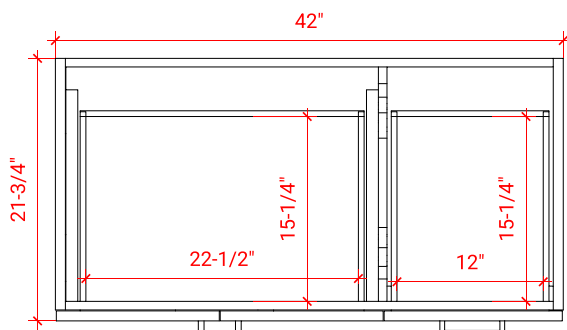

TAYLOR 42" LEFT OFFSET CABINET

ARIEL

Q042S-L

BASE CABINET DIMENSIONS

42" W x 21.6" D x 34.5" H

FEATURES

- Solid wood frame & plywood panels
- Dovetail drawers and joints
- Soft closing doors & drawers

HARDWARE FINISHES

Brushed Nickel Satin Brass Matte Black Polished Chrome

AVAILABLE COLORS

White Grey Midnight Blue

FRONT VIEW

SIDE VIEW

PLAN VIEW

42" LEFT RECTANGLE SINK COUNTERTOP WITH 1.5 IN. THICKNESS

ARIEL

OVERALL DIMENSIONS

42.25" W x 22" D x 1.5" H

COUNTERTOP OPTIONS

Carrara White Quartz
CQ-042S-L-REC-CT

FEATURES

- Solid countertop with mitered edges & seams
- Undermount white rectangular sink
- Pre-drilled for 8" widespread faucet

INCLUDED

- Countertop
- Matching Backsplash
- Rectangle Sink

COUNTERTOP PLAN VIEW

EDGE SIDE VIEW

THREE DIMENSIONAL COUNTERTOP VIEW