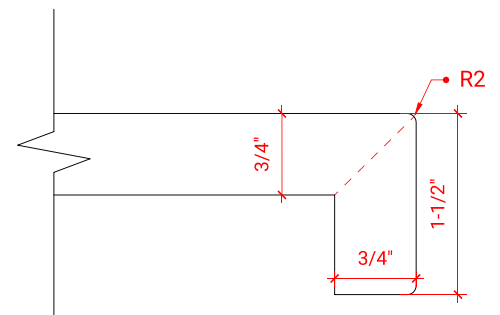

TAYLOR 42" LEFT OFFSET CABINET

ARIEL

Q042S-L

BASE CABINET DIMENSIONS

42" W x 21.6" D x 34.5" H

FEATURES

- Solid wood frame & plywood panels
- Dovetail drawers and joints
- Soft closing doors & drawers

HARDWARE FINISHES

OVERALL DIMENSIONS

42.25" W x 22" D x 1.5" H

COUNTERTOP OPTIONS

Carrara White Quartz
CQ-042S-L-REC-CT

FEATURES

- Solid countertop with mitered edges & seams
- Undermount white rectangular sink
- Pre-drilled for 8" widespread faucet

INCLUDED

- Countertop
- Matching Backsplash
- Rectangle Sink

COUNTERTOP PLAN VIEW

EDGE SIDE VIEW

THREE DIMENSIONAL COUNTERTOP VIEW