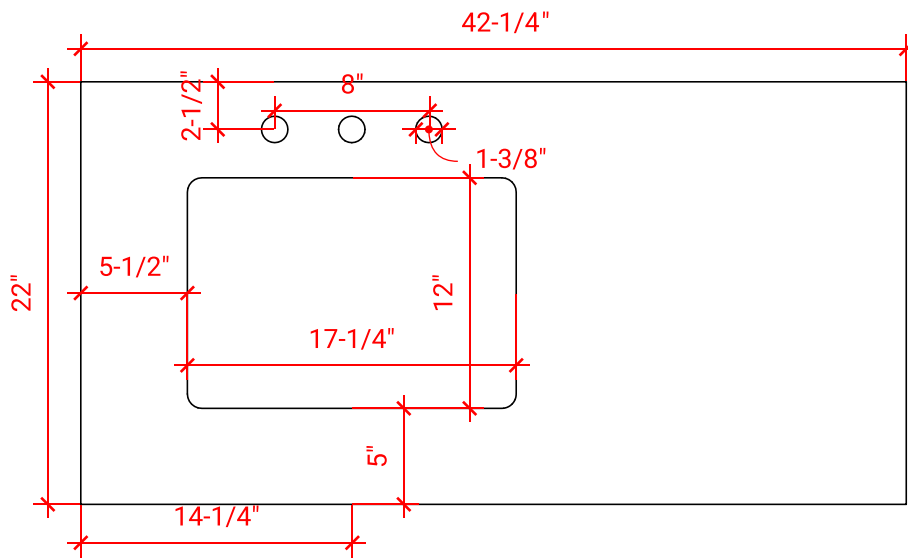

TAYLOR 42" LEFT OFFSET CABINET

ARIEL

Q042S-L

BASE CABINET DIMENSIONS

42" W x 21.6" D x 34.5" H

FEATURES

- Solid wood frame & plywood panels
- Dovetail drawers and joints
- Soft closing doors & drawers

HARDWARE FINISHES

Brushed Nickel Satin Brass Matte Black Polished Chrome

AVAILABLE COLORS

White Grey Midnight Blue

FRONT VIEW

SIDE VIEW

PLAN VIEW

42" LEFT RECTANGLE SINK COUNTERTOP WITH 1.5 IN. THICKNESS

ARIEL

OVERALL DIMENSIONS

42.25" W x 22" D x 1.5" H

COUNTERTOP OPTIONS

Carrara White Quartz
CQ-042S-L-REC-CT

FEATURES

- Solid countertop with mitered edges & seams
- Undermount white rectangular sink
- Pre-drilled for 8" widespread faucet

INCLUDED

- Countertop
- Matching Backsplash
- Rectangle Sink

COUNTERTOP PLAN VIEW

EDGE SIDE VIEW

THREE DIMENSIONAL COUNTERTOP VIEW