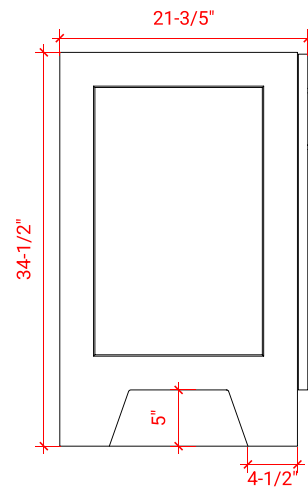

TAYLOR 42" LEFT OFFSET CABINET

ARIEL

Q042S-L

BASE CABINET DIMENSIONS

42" W x 21.6" D x 34.5" H

FEATURES

- Solid wood frame & plywood panels
- Dovetail drawers and joints
- Soft closing doors & drawers

HARDWARE FINISHES

Brushed Nickel Satin Brass Matte Black Polished Chrome

AVAILABLE COLORS

White Grey Midnight Blue

FRONT VIEW

SIDE VIEW

PLAN VIEW

42" LEFT RECTANGLE SINK COUNTERTOP WITH 1.5 IN. THICKNESS

ARIEL

OVERALL DIMENSIONS

42.25" W x 22" D x 1.5" H

COUNTERTOP OPTIONS

Carrara White Quartz
CQ-042S-L-REC-CT

FEATURES

- Solid countertop with mitered edges & seams
- Undermount white rectangular sink
- Pre-drilled for 8" widespread faucet

INCLUDED

- Countertop
- Matching Backsplash
- Rectangle Sink

COUNTERTOP PLAN VIEW

EDGE SIDE VIEW

THREE DIMENSIONAL COUNTERTOP VIEW