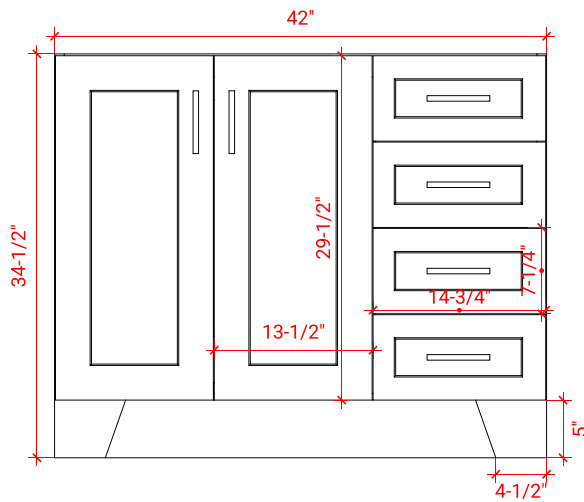

TAYLOR 42" LEFT OFFSET CABINET

ARIEL

Q042S-L

BASE CABINET DIMENSIONS

42" W x 21.6" D x 34.5" H

FEATURES

- Solid wood frame & plywood panels
- Dovetail drawers and joints
- Soft closing doors & drawers

HARDWARE FINISHES

Brushed Nickel Satin Brass Matte Black Polished Chrome

AVAILABLE COLORS

White Grey Midnight Blue

FRONT VIEW

SIDE VIEW

PLAN VIEW

42" LEFT RECTANGLE SINK COUNTERTOP WITH 1.5 IN. THICKNESS

ARIEL

OVERALL DIMENSIONS

42.25" W x 22" D x 1.5" H

COUNTERTOP OPTIONS

Carrara White Quartz
CQ-042S-L-REC-CT

FEATURES

- Solid countertop with mitered edges & seams
- Undermount white rectangular sink
- Pre-drilled for 8" widespread faucet

INCLUDED

- Countertop
- Matching Backsplash
- Rectangle Sink

COUNTERTOP PLAN VIEW

EDGE SIDE VIEW

THREE DIMENSIONAL COUNTERTOP VIEW