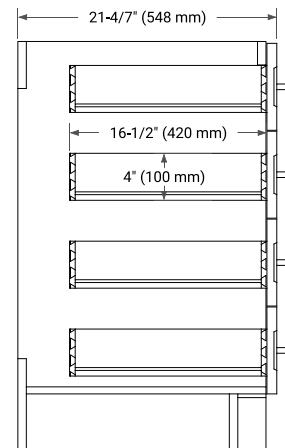

TAYLOR 36" RIGHT OFFSET CABINET

BASE CABINET DIMENSIONS

36" W x 21.6" D x 34.5" H

FEATURES

- Solid wood frame & plywood panels
- Dovetail drawers and joints
- Soft closing doors & drawers

HARDWARE FINISHES*

White Grey Midnight Blue

FRONT VIEW

SIDE VIEW

PLAN VIEW

36" RIGHT RECTANGLE SINK COUNTERTOP WITH 1.5 IN. THICKNESS

ARIEL

OVERALL DIMENSIONS

36.25" W x 22" D x 1.5" H

COUNTERTOP PLAN VIEW

EDGE SIDE VIEW

THREE DIMENSIONAL COUNTERTOP VIEW