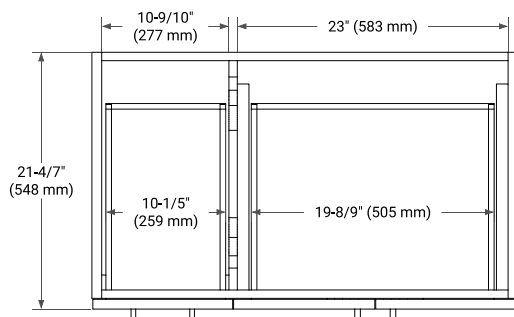

TAYLOR 36" RIGHT OFFSET CABINET

BASE CABINET DIMENSIONS

36" W x 21.6" D x 34.5" H

FEATURES

- Solid wood frame & plywood panels
- Dovetail drawers and joints
- Soft closing doors & drawers

HARDWARE FINISHES*

White Grey Midnight Blue

FRONT VIEW

SIDE VIEW

PLAN VIEW

36" RIGHT RECTANGLE SINK COUNTERTOP WITH 1.5 IN. THICKNESS

ARIEL

OVERALL DIMENSIONS

36.25" W x 22" D x 1.5" H

COUNTERTOP OPTIONS

Carrara White Quartz

FEATURES

- Solid countertop with mitered edges & seams
- Undermount white rectangular sink
- Pre-drilled for 8" widespread faucet

INCLUDED

- Countertop
- Matching Backsplash
- Rectangle Sink

COUNTERTOP PLAN VIEW

EDGE SIDE VIEW

THREE DIMENSIONAL COUNTERTOP VIEW