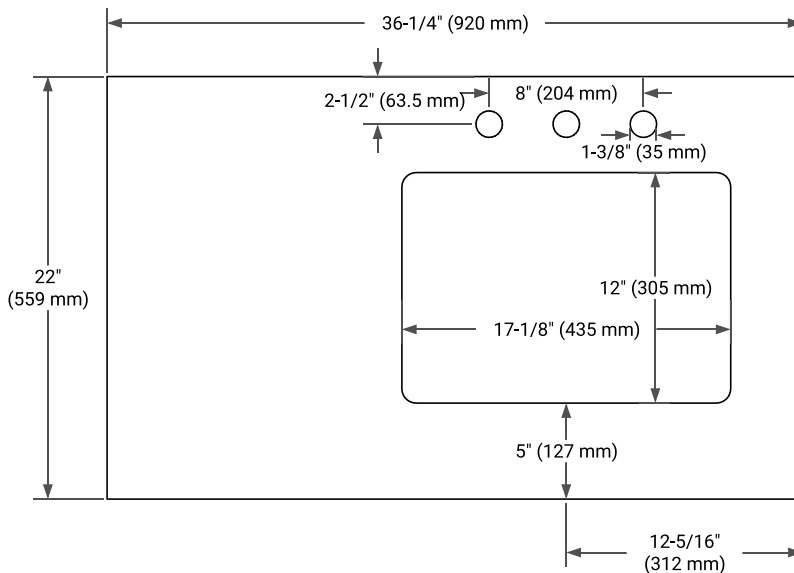

TAYLOR 36" RIGHT OFFSET CABINET

BASE CABINET DIMENSIONS

36" W x 21.6" D x 34.5" H

FEATURES

- Solid wood frame & plywood panels
- Dovetail drawers and joints
- Soft closing doors & drawers

HARDWARE FINISHES*

White Grey Midnight Blue

FRONT VIEW

SIDE VIEW

PLAN VIEW

36" RIGHT RECTANGLE SINK COUNTERTOP WITH 1.5 IN. THICKNESS

ARIEL

OVERALL DIMENSIONS

36.25" W x 22" D x 1.5" H

COUNTERTOP OPTIONS

Carrara White Quartz

FEATURES

- Solid countertop with mitered edges & seams
- Undermount white rectangular sink
- Pre-drilled for 8" widespread faucet

INCLUDED

- Countertop
- Matching Backsplash
- Rectangle Sink

COUNTERTOP PLAN VIEW

EDGE SIDE VIEW

THREE DIMENSIONAL COUNTERTOP VIEW