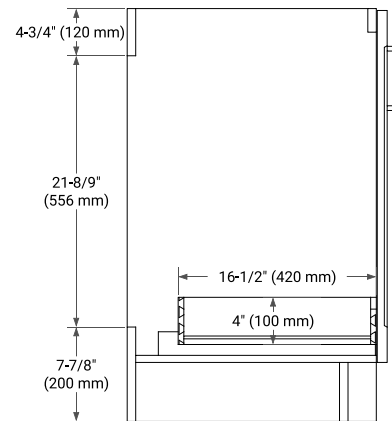

TAYLOR 36" RIGHT OFFSET CABINET

BASE CABINET DIMENSIONS

36" W x 21.6" D x 34.5" H

FEATURES

- Solid wood frame & plywood panels
- Dovetail drawers and joints
- Soft closing doors & drawers

HARDWARE FINISHES*

White Grey Midnight Blue

FRONT VIEW

SIDE VIEW

PLAN VIEW

36" RIGHT RECTANGLE SINK COUNTERTOP WITH 1.5 IN. THICKNESS

ARIEL

OVERALL DIMENSIONS

36.25" W x 22" D x 1.5" H

COUNTERTOP PLAN VIEW

EDGE SIDE VIEW

THREE DIMENSIONAL COUNTERTOP VIEW