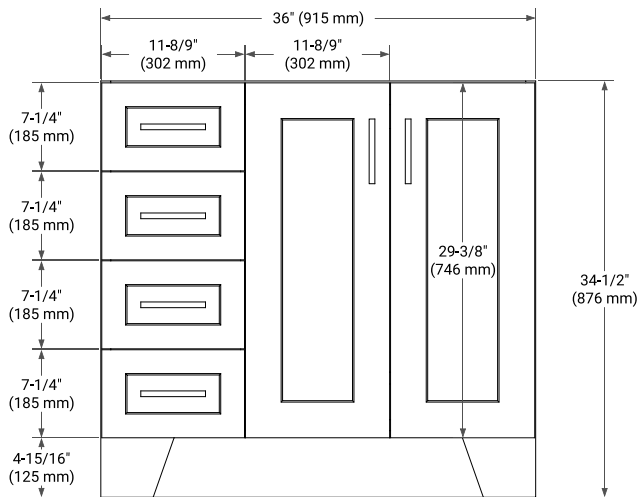

TAYLOR 36" RIGHT OFFSET CABINET

BASE CABINET DIMENSIONS

36" W x 21.6" D x 34.5" H

FEATURES

- Solid wood frame & plywood panels
- Dovetail drawers and joints
- Soft closing doors & drawers

HARDWARE FINISHES*

White Grey Midnight Blue

FRONT VIEW

SIDE VIEW

PLAN VIEW

36" RIGHT RECTANGLE SINK COUNTERTOP WITH 1.5 IN. THICKNESS

ARIEL

OVERALL DIMENSIONS

36.25" W x 22" D x 1.5" H

COUNTERTOP OPTIONS

Carrara White Quartz

FEATURES

- Solid countertop with mitered edges & seams
- Undermount white rectangular sink
- Pre-drilled for 8" widespread faucet

INCLUDED

- Countertop
- Matching Backsplash
- Rectangle Sink

COUNTERTOP PLAN VIEW

EDGE SIDE VIEW

THREE DIMENSIONAL COUNTERTOP VIEW