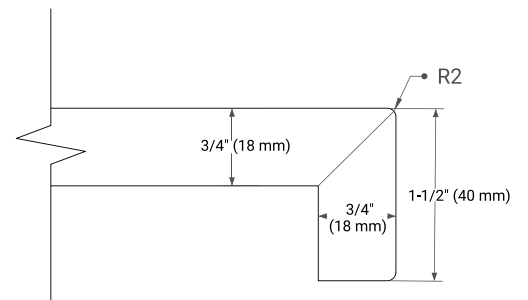

TAYLOR 36" RIGHT OFFSET CABINET

BASE CABINET DIMENSIONS

36" W x 21.6" D x 34.5" H

FEATURES

- Solid wood frame & plywood panels
- Dovetail drawers and joints
- Soft closing doors & drawers

HARDWARE FINISHES*

White Grey Midnight Blue

FRONT VIEW

SIDE VIEW

PLAN VIEW

36" RIGHT RECTANGLE SINK COUNTERTOP WITH 1.5 IN. THICKNESS

ARIEL

OVERALL DIMENSIONS

36.25" W x 22" D x 1.5" H

COUNTERTOP OPTIONS

Carrara White Quartz

FEATURES

- Solid countertop with mitered edges & seams
- Undermount white rectangular sink
- Pre-drilled for 8" widespread faucet

INCLUDED

- Countertop
- Matching Backsplash
- Rectangle Sink

COUNTERTOP PLAN VIEW

EDGE SIDE VIEW

THREE DIMENSIONAL COUNTERTOP VIEW