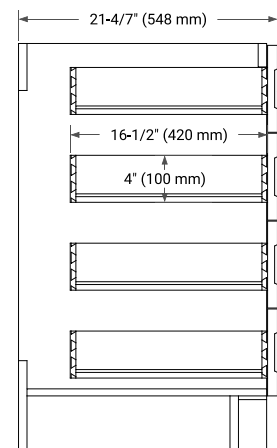

TAYLOR 36" LEFT OFFSET CABINET

BASE CABINET DIMENSIONS

36" W x 21.6" D x 34.5" H

FEATURES

- Solid wood frame & plywood panels
- Dovetail drawers and joints
- Soft closing doors & drawers

HARDWARE FINISHES*

White Grey Midnight Blue

FRONT VIEW

SIDE VIEW

PLAN VIEW

36" LEFT RECTANGLE SINK COUNTERTOP WITH 1.5 IN. THICKNESS

ARIEL

OVERALL DIMENSIONS

36.25" W x 22" D x 1.5" H

COUNTERTOP PLAN VIEW

EDGE SIDE VIEW

THREE DIMENSIONAL COUNTERTOP VIEW