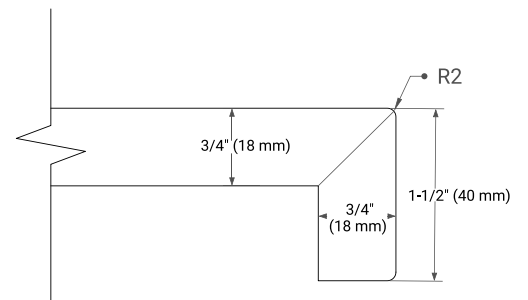

White Grey Midnight Blue

FRONT VIEW

SIDE VIEW

PLAN VIEW

36" LEFT RECTANGLE SINK COUNTERTOP WITH 1.5 IN. THICKNESS

ARIEL

OVERALL DIMENSIONS

36.25" W x 22" D x 1.5" H

COUNTERTOP OPTIONS

Carrara White Quartz

FEATURES

- Solid countertop with mitered edges & seams
- Undermount white rectangular sink
- Pre-drilled for 8" widespread faucet

INCLUDED

- Countertop
- Matching Backsplash
- Rectangle Sink

COUNTERTOP PLAN VIEW

EDGE SIDE VIEW

THREE DIMENSIONAL COUNTERTOP VIEW