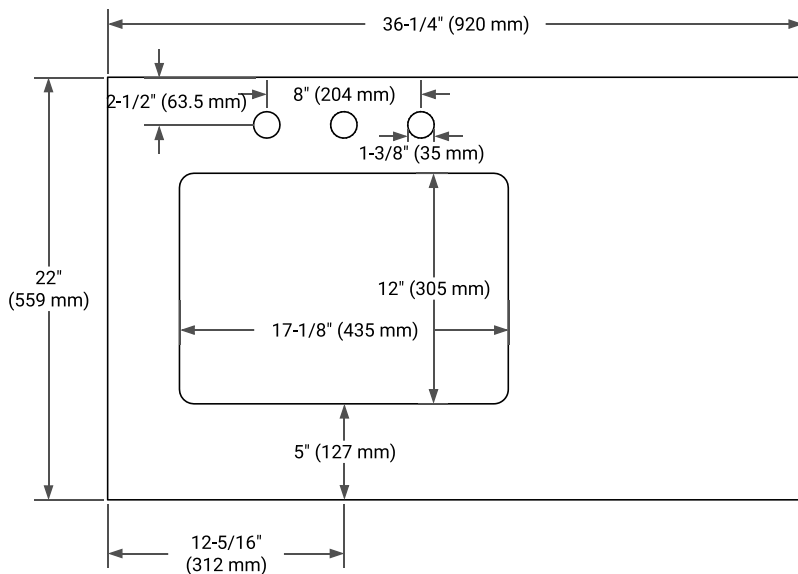

TAYLOR 36" LEFT OFFSET CABINET

BASE CABINET DIMENSIONS

36" W x 21.6" D x 34.5" H

FEATURES

- Solid wood frame & plywood panels
- Dovetail drawers and joints
- Soft closing doors & drawers

HARDWARE FINISHES*

White Grey Midnight Blue

FRONT VIEW

SIDE VIEW

PLAN VIEW

36" LEFT RECTANGLE SINK COUNTERTOP WITH 1.5 IN. THICKNESS

ARIEL

OVERALL DIMENSIONS

36.25" W x 22" D x 1.5" H

COUNTERTOP OPTIONS

Carrara White Quartz

FEATURES

- Solid countertop with mitered edges & seams
- Undermount white rectangular sink
- Pre-drilled for 8" widespread faucet

INCLUDED

- Countertop
- Matching Backsplash
- Rectangle Sink

COUNTERTOP PLAN VIEW

EDGE SIDE VIEW

THREE DIMENSIONAL COUNTERTOP VIEW