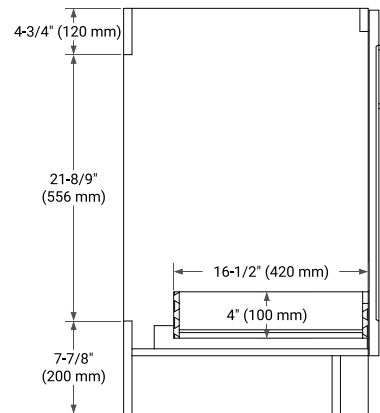

TAYLOR 36" LEFT OFFSET CABINET

BASE CABINET DIMENSIONS

36" W x 21.6" D x 34.5" H

FEATURES

- Solid wood frame & plywood panels
- Dovetail drawers and joints
- Soft closing doors & drawers

HARDWARE FINISHES*

White Grey Midnight Blue

FRONT VIEW

SIDE VIEW

PLAN VIEW

36" LEFT RECTANGLE SINK COUNTERTOP WITH 1.5 IN. THICKNESS

ARIEL

OVERALL DIMENSIONS

36.25" W x 22" D x 1.5" H

COUNTERTOP PLAN VIEW

EDGE SIDE VIEW

THREE DIMENSIONAL COUNTERTOP VIEW