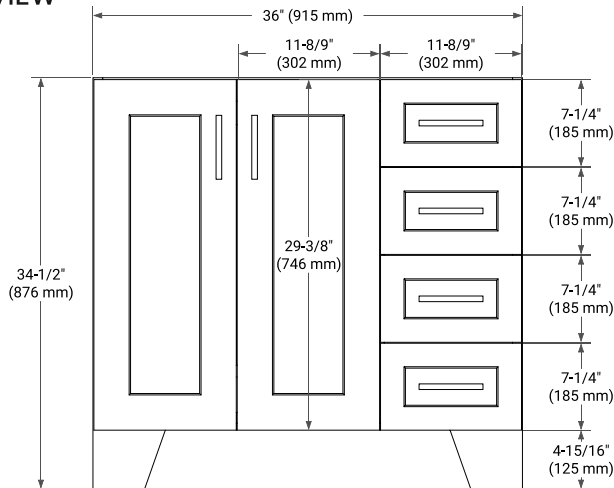

TAYLOR 36" LEFT OFFSET CABINET

BASE CABINET DIMENSIONS

36" W x 21.6" D x 34.5" H

FEATURES

- Solid wood frame & plywood panels
- Dovetail drawers and joints
- Soft closing doors & drawers

HARDWARE FINISHES*

White Grey Midnight Blue

FRONT VIEW

SIDE VIEW

PLAN VIEW

36" LEFT RECTANGLE SINK COUNTERTOP WITH 1.5 IN. THICKNESS

ARIEL

OVERALL DIMENSIONS

36.25" W x 22" D x 1.5" H

COUNTERTOP OPTIONS

Carrara White Quartz

FEATURES

- Solid countertop with mitered edges & seams
- Undermount white rectangular sink
- Pre-drilled for 8" widespread faucet

INCLUDED

- Countertop
- Matching Backsplash
- Rectangle Sink

COUNTERTOP PLAN VIEW

EDGE SIDE VIEW

THREE DIMENSIONAL COUNTERTOP VIEW