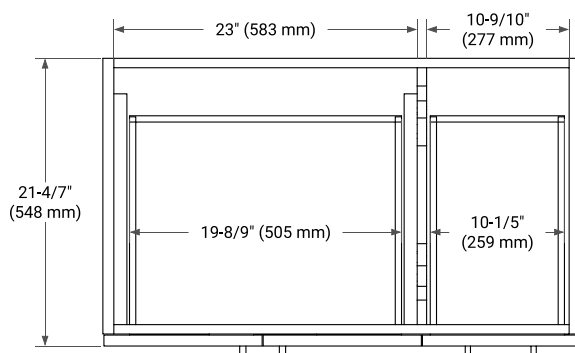

TAYLOR 36" LEFT OFFSET CABINET

BASE CABINET DIMENSIONS

36" W x 21.6" D x 34.5" H

FEATURES

- Solid wood frame & plywood panels
- Dovetail drawers and joints
- Soft closing doors & drawers

HARDWARE FINISHES*

White Grey Midnight Blue

FRONT VIEW

SIDE VIEW

PLAN VIEW

36" LEFT RECTANGLE SINK COUNTERTOP WITH 1.5 IN. THICKNESS

ARIEL

OVERALL DIMENSIONS

36.25" W x 22" D x 1.5" H

COUNTERTOP OPTIONS

Carrara White Quartz

FEATURES

- Solid countertop with mitered edges & seams
- Undermount white rectangular sink
- Pre-drilled for 8" widespread faucet

INCLUDED

- Countertop
- Matching Backsplash
- Rectangle Sink

COUNTERTOP PLAN VIEW

EDGE SIDE VIEW

THREE DIMENSIONAL COUNTERTOP VIEW