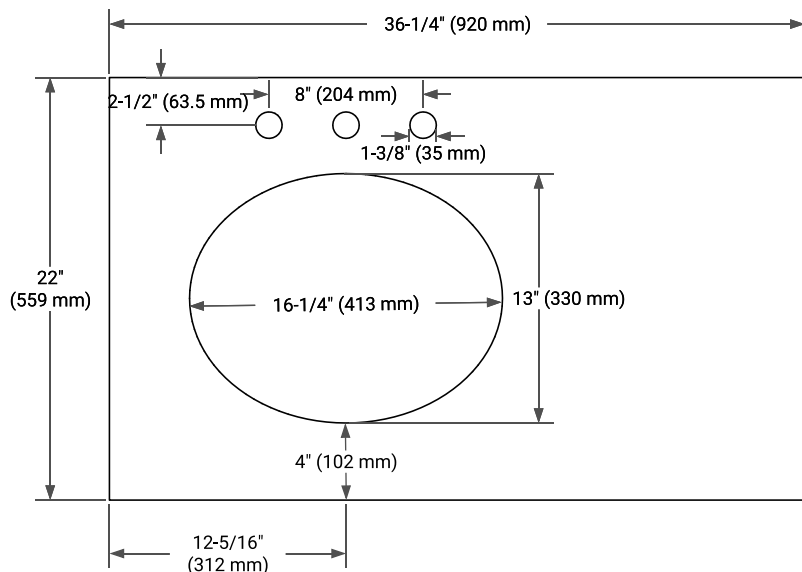

TAYLOR 36" LEFT OFFSET CABINET

BASE CABINET DIMENSIONS

36" W x 21.6" D x 34.5" H

FEATURES

- Solid wood frame & plywood panels
- Dovetail drawers and joints
- Soft closing doors & drawers

HARDWARE FINISHES*

White Grey Midnight Blue

FRONT VIEW

SIDE VIEW

PLAN VIEW

OVERALL DIMENSIONS

36.25" W x 22" D x 1.5" H

COUNTERTOP OPTIONS

Carrara White Quartz

FEATURES

- Solid countertop with mitered edges & seams
- Undermount white oval sink
- Pre-drilled for 8" widespread faucet

INCLUDED

- Countertop
- Matching Backsplash
- Oval Sink

COUNTERTOP PLAN VIEW

EDGE SIDE VIEW

THREE DIMENSIONAL COUNTERTOP VIEW