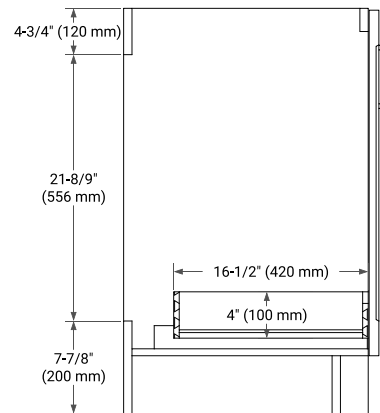

TAYLOR 36" LEFT OFFSET CABINET

BASE CABINET DIMENSIONS

36" W x 21.6" D x 34.5" H

FEATURES

- Solid wood frame & plywood panels
- Dovetail drawers and joints
- Soft closing doors & drawers

HARDWARE FINISHES*

White Grey Midnight Blue

FRONT VIEW

SIDE VIEW

PLAN VIEW

OVERALL DIMENSIONS

36.25" W x 22" D x 1.5" H

COUNTERTOP OPTIONS

Carrara White Quartz

FEATURES

- Solid countertop with mitered edges & seams
- Undermount white oval sink
- Pre-drilled for 8" widespread faucet

INCLUDED

- Countertop
- Matching Backsplash
- Oval Sink

COUNTERTOP PLAN VIEW

EDGE SIDE VIEW

THREE DIMENSIONAL COUNTERTOP VIEW