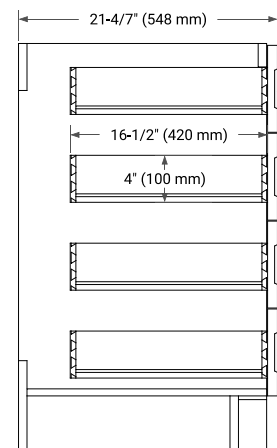

TAYLOR 36" LEFT OFFSET CABINET

BASE CABINET DIMENSIONS

36" W x 21.6" D x 34.5" H

FEATURES

- Solid wood frame & plywood panels
- Dovetail drawers and joints
- Soft closing doors & drawers

HARDWARE FINISHES*

White Grey Midnight Blue

FRONT VIEW

SIDE VIEW

PLAN VIEW

OVERALL DIMENSIONS

36.25" W x 22" D x 1.5" H

COUNTERTOP OPTIONS

Carrara White Quartz

FEATURES

- Solid countertop with mitered edges & seams
- Undermount white oval sink
- Pre-drilled for 8" widespread faucet

INCLUDED

- Countertop
- Matching Backsplash
- Oval Sink

COUNTERTOP PLAN VIEW

EDGE SIDE VIEW

THREE DIMENSIONAL COUNTERTOP VIEW