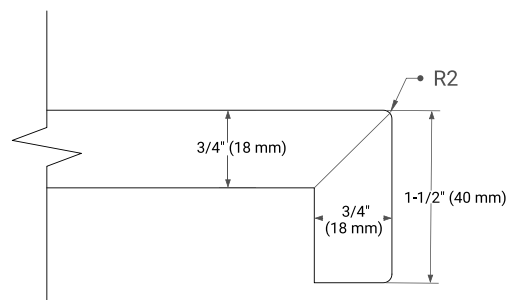

TAYLOR 36" LEFT OFFSET CABINET

BASE CABINET DIMENSIONS

36" W x 21.6" D x 34.5" H

FEATURES

- Solid wood frame & plywood panels
- Dovetail drawers and joints
- Soft closing doors & drawers

HARDWARE FINISHES*

White Grey Midnight Blue

FRONT VIEW

SIDE VIEW

PLAN VIEW

OVERALL DIMENSIONS

36.25" W x 22" D x 1.5" H

COUNTERTOP OPTIONS

Carrara White Quartz

FEATURES

- Solid countertop with mitered edges & seams
- Undermount white oval sink
- Pre-drilled for 8" widespread faucet

INCLUDED

- Countertop
- Matching Backsplash
- Oval Sink

COUNTERTOP PLAN VIEW

EDGE SIDE VIEW

THREE DIMENSIONAL COUNTERTOP VIEW