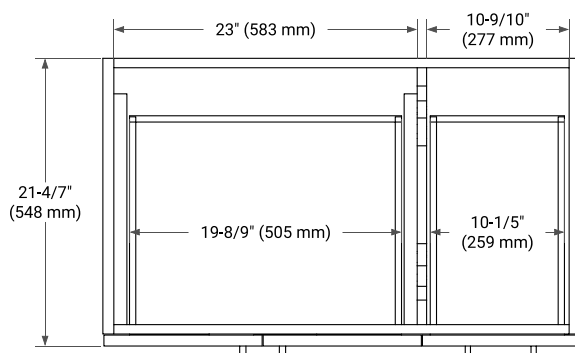

TAYLOR 36" LEFT OFFSET CABINET

BASE CABINET DIMENSIONS

36" W x 21.6" D x 34.5" H

FEATURES

- Solid wood frame & plywood panels
- Dovetail drawers and joints
- Soft closing doors & drawers

HARDWARE FINISHES*

White Grey Midnight Blue

FRONT VIEW

SIDE VIEW

PLAN VIEW

OVERALL DIMENSIONS

36.25" W x 22" D x 1.5" H

COUNTERTOP OPTIONS

Carrara White Quartz

FEATURES

- Solid countertop with mitered edges & seams
- Undermount white oval sink
- Pre-drilled for 8" widespread faucet

INCLUDED

- Countertop
- Matching Backsplash
- Oval Sink

COUNTERTOP PLAN VIEW

EDGE SIDE VIEW

THREE DIMENSIONAL COUNTERTOP VIEW