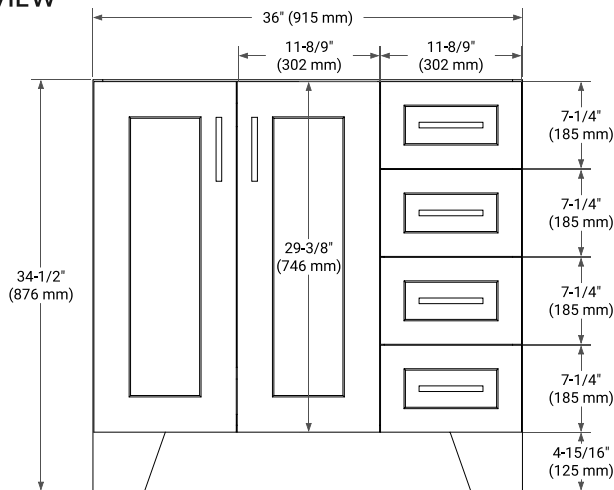

TAYLOR 36" LEFT OFFSET CABINET

BASE CABINET DIMENSIONS

36" W x 21.6" D x 34.5" H

FEATURES

- Solid wood frame & plywood panels
- Dovetail drawers and joints
- Soft closing doors & drawers

HARDWARE FINISHES*

White Grey Midnight Blue

FRONT VIEW

SIDE VIEW

PLAN VIEW

OVERALL DIMENSIONS

36.25" W x 22" D x 1.5" H

COUNTERTOP OPTIONS

Carrara White Quartz

FEATURES

- Solid countertop with mitered edges & seams
- Undermount white oval sink
- Pre-drilled for 8" widespread faucet

INCLUDED

- Countertop
- Matching Backsplash
- Oval Sink

COUNTERTOP PLAN VIEW

EDGE SIDE VIEW

THREE DIMENSIONAL COUNTERTOP VIEW