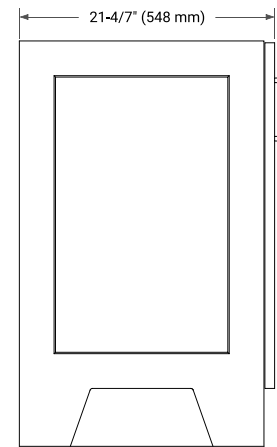

## BASE CABINET DIMENSIONS

30" W x 21.6" D x 34.5" H

## FRONT VIEW

## SIDE VIEW

## OVERALL DIMENSIONS

30.25" W x 22" D x 1.5" H