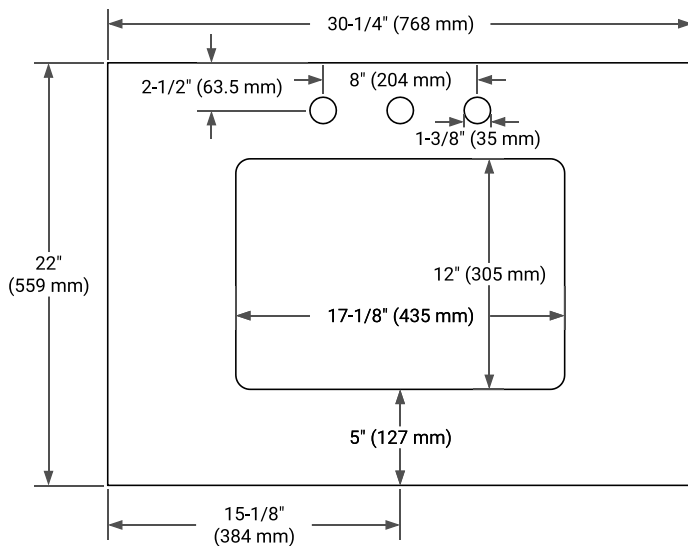

## PLAN VIEW

## OVERALL DIMENSIONS

30.25" W x 22" D x 1.5" H

## FEATURES

- Solid countertop with mitered edges & seams
- Undermount white rectangular sink
- Pre-drilled for 8" widespread faucet

## COUNTERTOP PLAN VIEW