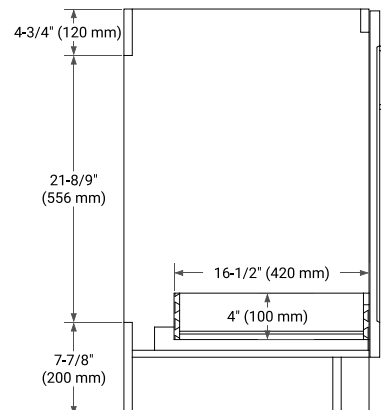

## BASE CABINET DIMENSIONS

30" W x 21.6" D x 34.5" H

## SIDE VIEW

## PLAN VIEW

## OVERALL DIMENSIONS

30.25" W x 22" D x 1.5" H