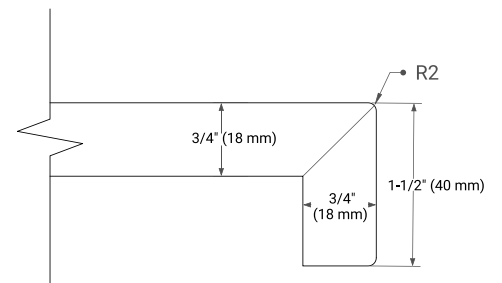

EDGE SIDE VIEW