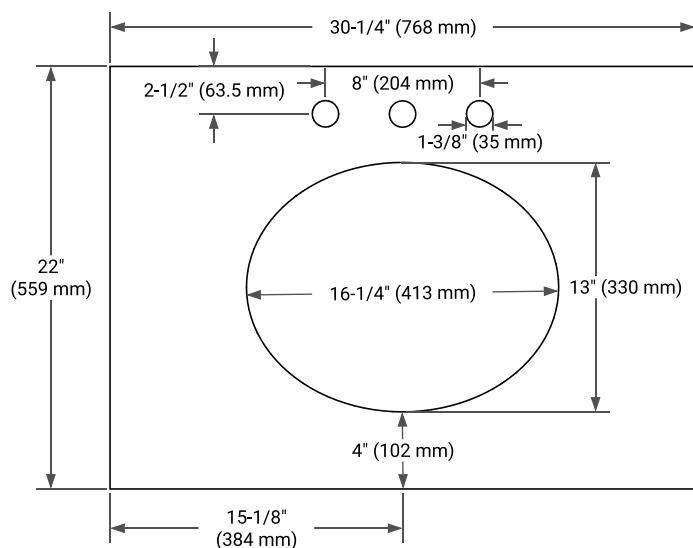

TAYLOR 30" SINGLE SINK BASE CABINET

BASE CABINET DIMENSIONS

30" W x 21.6" D x 34.5" H

FEATURES

- Solid wood frame & plywood panels
- Dovetail drawers and joints
- Soft closing doors & drawers

HARDWARE FINISHES*

White Grey Midnight Blue

FRONT VIEW

SIDE VIEW

PLAN VIEW

30" SINGLE OVAL SINK COUNTERTOP WITH 1.5 IN. THICKNESS

ARIEL

OVERALL DIMENSIONS

30.25" W x 22" D x 1.5" H

COUNTERTOP OPTIONS

Carrara White Quartz

FEATURES

- Solid countertop with mitered edges & seams
- Undermount white oval sink
- Pre-drilled for 8" widespread faucet

INCLUDED

- Countertop
- Matching Backsplash
- Oval Sink

COUNTERTOP PLAN VIEW

EDGE SIDE VIEW

THREE DIMENSIONAL COUNTERTOP VIEW