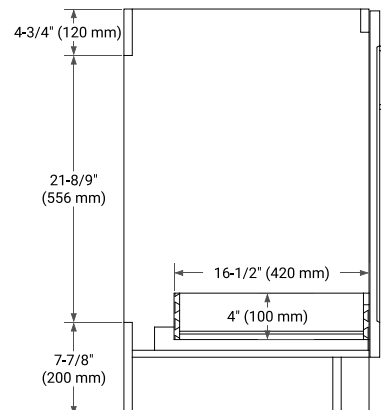

TAYLOR 30" SINGLE SINK BASE CABINET

BASE CABINET DIMENSIONS

30" W x 21.6" D x 34.5" H

FEATURES

- Solid wood frame & plywood panels
- Dovetail drawers and joints
- Soft closing doors & drawers

HARDWARE FINISHES*

White Grey Midnight Blue

FRONT VIEW

SIDE VIEW

PLAN VIEW

30" SINGLE OVAL SINK COUNTERTOP WITH 1.5 IN. THICKNESS

ARIEL

OVERALL DIMENSIONS

30.25" W x 22" D x 1.5" H

COUNTERTOP OPTIONS

Carrara White Quartz

FEATURES

- Solid countertop with mitered edges & seams
- Undermount white oval sink
- Pre-drilled for 8" widespread faucet

INCLUDED

- Countertop
- Matching Backsplash
- Oval Sink

COUNTERTOP PLAN VIEW

EDGE SIDE VIEW

THREE DIMENSIONAL COUNTERTOP VIEW