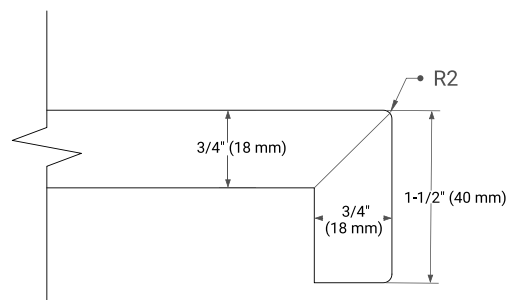

White Grey Midnight Blue

FRONT VIEW

SIDE VIEW

PLAN VIEW

30" SINGLE OVAL SINK COUNTERTOP WITH 1.5 IN. THICKNESS

ARIEL

OVERALL DIMENSIONS

30.25" W x 22" D x 1.5" H

COUNTERTOP OPTIONS

Carrara White Quartz

FEATURES

- Solid countertop with mitered edges & seams
- Undermount white oval sink
- Pre-drilled for 8" widespread faucet

INCLUDED

- Countertop
- Matching Backsplash
- Oval Sink

COUNTERTOP PLAN VIEW

EDGE SIDE VIEW

THREE DIMENSIONAL COUNTERTOP VIEW