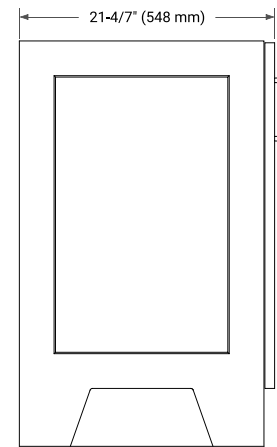

TAYLOR 30" SINGLE SINK BASE CABINET

BASE CABINET DIMENSIONS

30" W x 21.6" D x 34.5" H

FEATURES

- Solid wood frame & plywood panels
- Dovetail drawers and joints
- Soft closing doors & drawers

HARDWARE FINISHES*

White Grey Midnight Blue

FRONT VIEW

SIDE VIEW

PLAN VIEW

30" SINGLE OVAL SINK COUNTERTOP WITH 1.5 IN. THICKNESS

ARIEL

OVERALL DIMENSIONS

30.25" W x 22" D x 1.5" H

COUNTERTOP PLAN VIEW

EDGE SIDE VIEW

THREE DIMENSIONAL COUNTERTOP VIEW