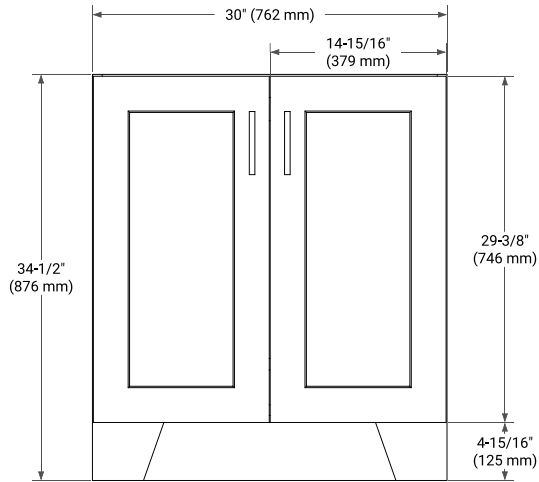

TAYLOR 30" SINGLE SINK BASE CABINET

BASE CABINET DIMENSIONS

30" W x 21.6" D x 34.5" H

FEATURES

- Solid wood frame & plywood panels
- Dovetail drawers and joints
- Soft closing doors & drawers

HARDWARE FINISHES*

White Grey Midnight Blue

FRONT VIEW

SIDE VIEW

PLAN VIEW

30" SINGLE OVAL SINK COUNTERTOP WITH 1.5 IN. THICKNESS

ARIEL

OVERALL DIMENSIONS

30.25" W x 22" D x 1.5" H

COUNTERTOP PLAN VIEW

EDGE SIDE VIEW

THREE DIMENSIONAL COUNTERTOP VIEW