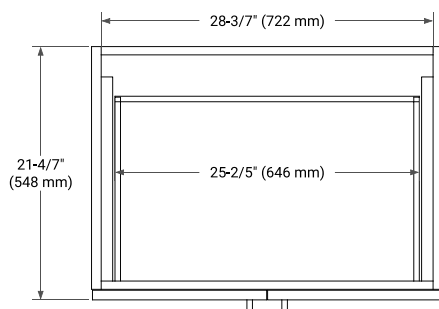

TAYLOR 30" SINGLE SINK BASE CABINET

BASE CABINET DIMENSIONS

30" W x 21.6" D x 34.5" H

FEATURES

- Solid wood frame & plywood panels
- Dovetail drawers and joints
- Soft closing doors & drawers

HARDWARE FINISHES*

White Grey Midnight Blue

FRONT VIEW

SIDE VIEW

PLAN VIEW

30" SINGLE OVAL SINK COUNTERTOP WITH 1.5 IN. THICKNESS

ARIEL

OVERALL DIMENSIONS

30.25" W x 22" D x 1.5" H

COUNTERTOP PLAN VIEW

EDGE SIDE VIEW

THREE DIMENSIONAL COUNTERTOP VIEW