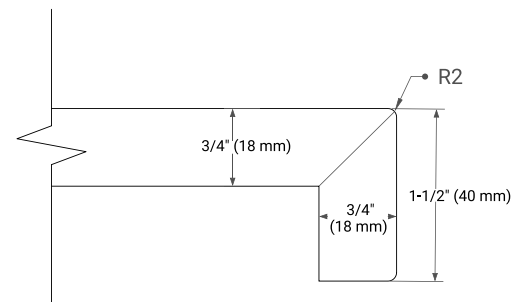

White Grey Midnight Blue Black

FRONT VIEW

SIDE VIEW

PLAN VIEW

72" DOUBLE RECTANGLE SINK COUNTERTOP WITH 1.5 IN. THICKNESS

ARIEL

OVERALL DIMENSIONS

72.25" W x 22" D x 1.5" H

COUNTERTOP OPTIONS

Carrara White Quartz

FEATURES

- Solid countertop with mitered edges & seams
- Undermount white rectangular sink
- Pre-drilled for 8" widespread faucet

INCLUDED

- Countertop
- Matching Backsplash
- Rectangle Sinks

COUNTERTOP PLAN VIEW

EDGE SIDE VIEW

THREE DIMENSIONAL COUNTERTOP VIEW