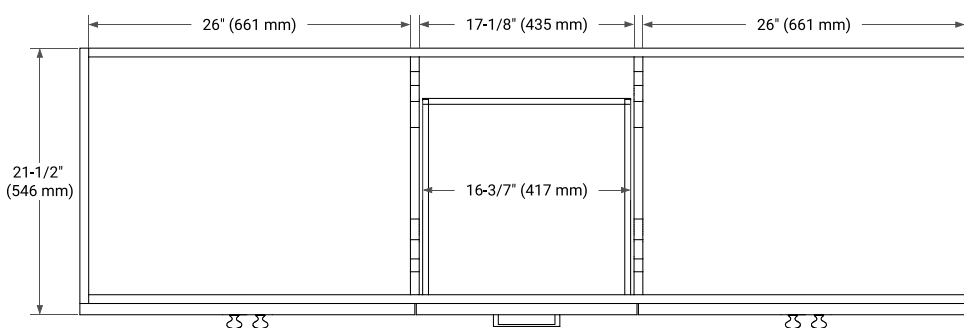

HAMLET 72" DOUBLE SINK BASE CABINET

BASE CABINET DIMENSIONS

72" W x 21.5" D x 34.5" H

FEATURES

- Solid wood frame & plywood panels
- Dovetail drawers and joints
- Soft closing doors & drawers

HARDWARE FINISHES*

White Grey Midnight Blue Black

FRONT VIEW

SIDE VIEW

PLAN VIEW

72" DOUBLE RECTANGLE SINK COUNTERTOP WITH 1.5 IN. THICKNESS

ARIEL

OVERALL DIMENSIONS

72.25" W x 22" D x 1.5" H

COUNTERTOP OPTIONS

Carrara White Quartz

FEATURES

- Solid countertop with mitered edges & seams
- Undermount white rectangular sink
- Pre-drilled for 8" widespread faucet

INCLUDED

- Countertop
- Matching Backsplash
- Rectangle Sinks

COUNTERTOP PLAN VIEW

EDGE SIDE VIEW

THREE DIMENSIONAL COUNTERTOP VIEW