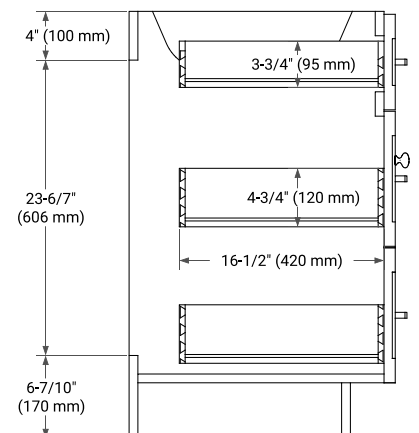

HAMLET 72" DOUBLE SINK BASE CABINET

BASE CABINET DIMENSIONS

72" W x 21.5" D x 34.5" H

FEATURES

- Solid wood frame & plywood panels
- Dovetail drawers and joints
- Soft closing doors & drawers

HARDWARE FINISHES*

White Grey Midnight Blue Black

FRONT VIEW

SIDE VIEW

PLAN VIEW

72" DOUBLE RECTANGLE SINK COUNTERTOP WITH 1.5 IN. THICKNESS

ARIEL

OVERALL DIMENSIONS

72.25" W x 22" D x 1.5" H

COUNTERTOP OPTIONS

Carrara White Quartz

FEATURES

- Solid countertop with mitered edges & seams
- Undermount white rectangular sink
- Pre-drilled for 8" widespread faucet

INCLUDED

- Countertop
- Matching Backsplash
- Rectangle Sinks

COUNTERTOP PLAN VIEW

EDGE SIDE VIEW

THREE DIMENSIONAL COUNTERTOP VIEW