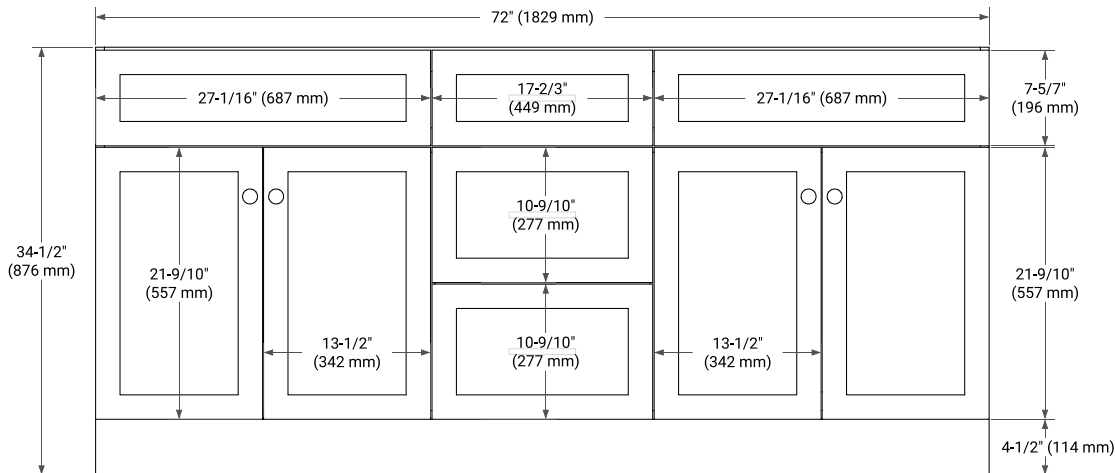

HAMLET 72" DOUBLE SINK BASE CABINET

BASE CABINET DIMENSIONS

72" W x 21.5" D x 34.5" H

FEATURES

- Solid wood frame & plywood panels
- Dovetail drawers and joints
- Soft closing doors & drawers

HARDWARE FINISHES*

White Grey Midnight Blue Black

FRONT VIEW

SIDE VIEW

PLAN VIEW

72" DOUBLE RECTANGLE SINK COUNTERTOP WITH 1.5 IN. THICKNESS

ARIEL

OVERALL DIMENSIONS

72.25" W x 22" D x 1.5" H

COUNTERTOP OPTIONS

Carrara White Quartz

FEATURES

- Solid countertop with mitered edges & seams
- Undermount white rectangular sink
- Pre-drilled for 8" widespread faucet

INCLUDED

- Countertop
- Matching Backsplash
- Rectangle Sinks

COUNTERTOP PLAN VIEW

EDGE SIDE VIEW

THREE DIMENSIONAL COUNTERTOP VIEW