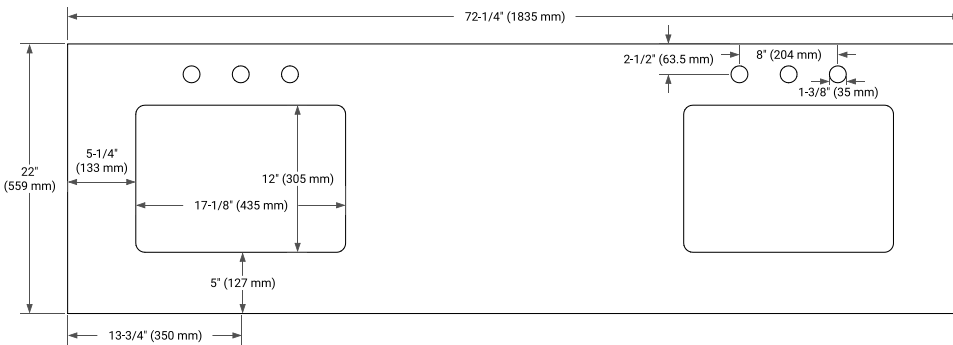

HAMLET 72" DOUBLE SINK BASE CABINET

BASE CABINET DIMENSIONS

72" W x 21.5" D x 34.5" H

FEATURES

- Solid wood frame & plywood panels
- Dovetail drawers and joints
- Soft closing doors & drawers

HARDWARE FINISHES*

White Grey Midnight Blue Black

FRONT VIEW

SIDE VIEW

PLAN VIEW

72" DOUBLE RECTANGLE SINK COUNTERTOP WITH 1.5 IN. THICKNESS

ARIEL

OVERALL DIMENSIONS

72.25" W x 22" D x 1.5" H

COUNTERTOP OPTIONS

Carrara White Quartz

FEATURES

- Solid countertop with mitered edges & seams
- Undermount white rectangular sink
- Pre-drilled for 8" widespread faucet

INCLUDED

- Countertop
- Matching Backsplash
- Rectangle Sinks

COUNTERTOP PLAN VIEW

EDGE SIDE VIEW

THREE DIMENSIONAL COUNTERTOP VIEW