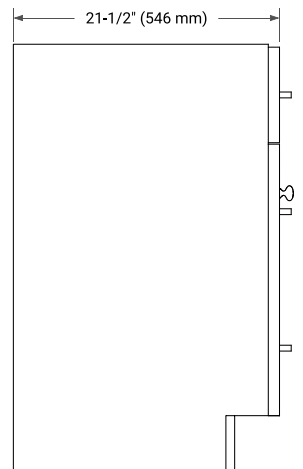

HAMLET 72" DOUBLE SINK BASE CABINET

BASE CABINET DIMENSIONS

72" W x 21.5" D x 34.5" H

FEATURES

- Solid wood frame & plywood panels
- Dovetail drawers and joints
- Soft closing doors & drawers

HARDWARE FINISHES*

White Grey Midnight Blue Black

FRONT VIEW

SIDE VIEW

PLAN VIEW

72" DOUBLE RECTANGLE SINK COUNTERTOP WITH 1.5 IN. THICKNESS

ARIEL

OVERALL DIMENSIONS

72.25" W x 22" D x 1.5" H

COUNTERTOP OPTIONS

Carrara White Quartz

FEATURES

- Solid countertop with mitered edges & seams
- Undermount white rectangular sink
- Pre-drilled for 8" widespread faucet

INCLUDED

- Countertop
- Matching Backsplash
- Rectangle Sinks

COUNTERTOP PLAN VIEW

EDGE SIDE VIEW

THREE DIMENSIONAL COUNTERTOP VIEW