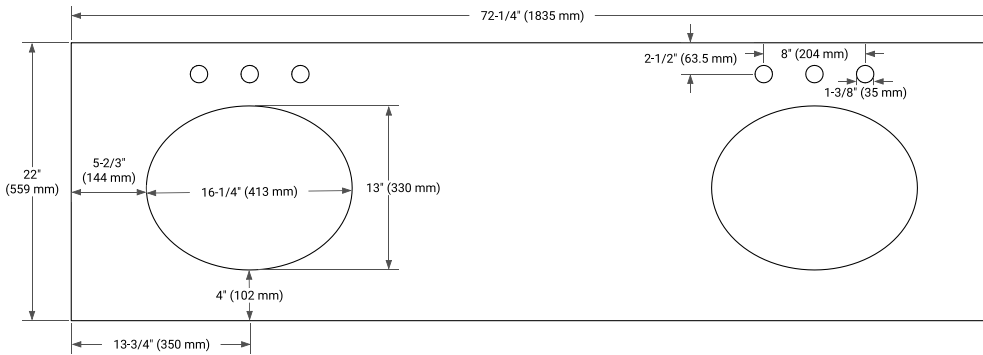

72" DOUBLE OVAL SINK COUNTERTOP WITH 1.5 IN. THICKNESS

ARIEL

OVERALL DIMENSIONS

72.25" W x 22" D x 1.5" H

COUNTERTOP OPTIONS

FEATURES

- Solid countertop with mitered edges & seams
- Undermount white oval sink
- Pre-drilled for 8" widespread faucet

INCLUDED

- Countertop
- Matching Backsplash
- Oval Sinks

COUNTERTOP PLAN VIEW