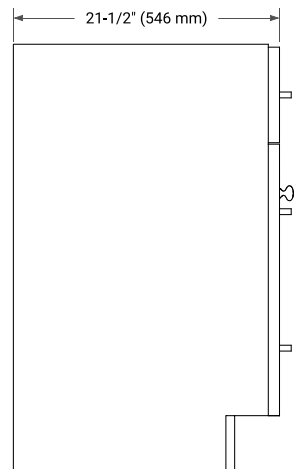

HAMLET 72" DOUBLE SINK BASE CABINET

BASE CABINET DIMENSIONS

72" W x 21.5" D x 34.5" H

FEATURES

- Solid wood frame & plywood panels
- Dovetail drawers and joints
- Soft closing doors & drawers

HARDWARE FINISHES*

Brushed Nickel   Satin Brass   Matte Black   Polished Chrome

Hardware comes preinstalled with the illustrated option. Other finishes are available on our online store if you prefer a different one.

AVAILABLE COLORS

White   Grey   Midnight Blue   Black

FRONT VIEW

SIDE VIEW

PLAN VIEW