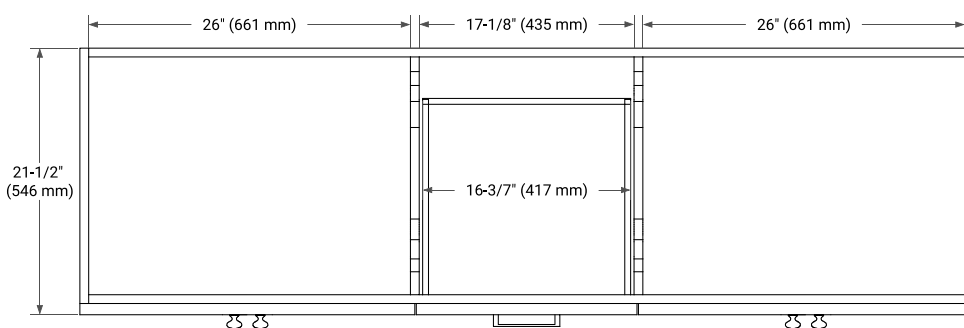

HAMLET 72" DOUBLE SINK BASE CABINET

BASE CABINET DIMENSIONS

72" W x 21.5" D x 34.5" H

FEATURES

- Solid wood frame & plywood panels
- Dovetail drawers and joints
- Soft closing doors & drawers

HARDWARE FINISHES*

Brushed Nickel   Satin Brass   Matte Black   Polished Chrome

Hardware comes preinstalled with the illustrated option. Other finishes are available on our online store if you prefer a different one.

AVAILABLE COLORS

White   Grey   Midnight Blue   Black

FRONT VIEW

SIDE VIEW

PLAN VIEW