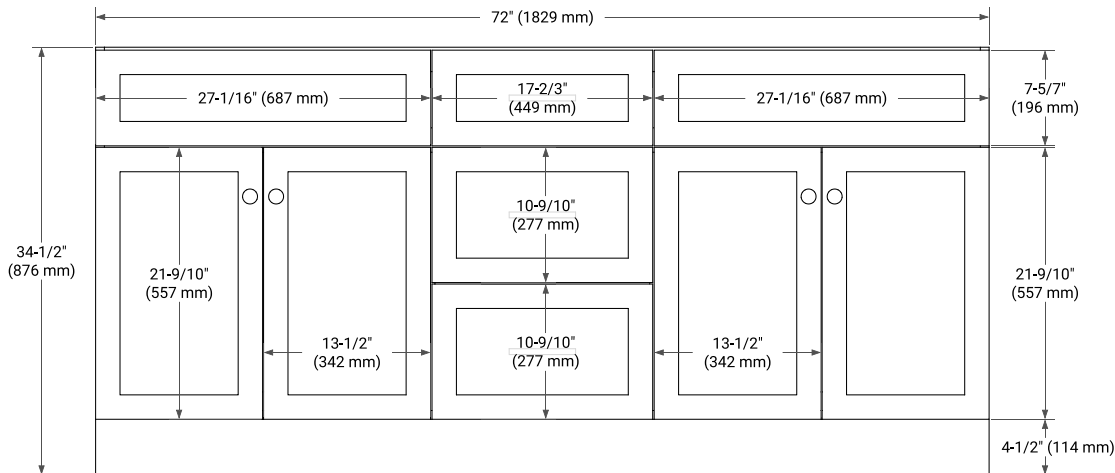

HAMLET 72" DOUBLE SINK BASE CABINET

BASE CABINET DIMENSIONS

72" W x 21.5" D x 34.5" H

FEATURES

- Solid wood frame & plywood panels
- Dovetail drawers and joints
- Soft closing doors & drawers

HARDWARE FINISHES*

Brushed Nickel   Satin Brass   Matte Black   Polished Chrome

Hardware comes preinstalled with the illustrated option. Other finishes are available on our online store if you prefer a different one.

AVAILABLE COLORS

White   Grey   Midnight Blue   Black

FRONT VIEW

SIDE VIEW

PLAN VIEW