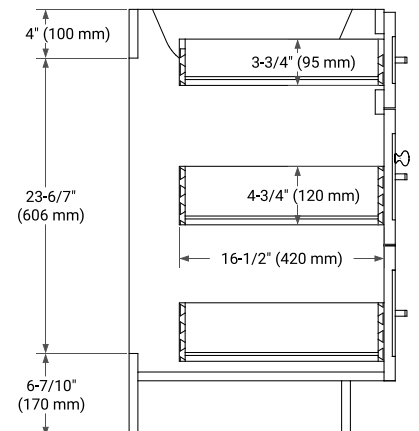

HAMLET 72" DOUBLE SINK BASE CABINET

BASE CABINET DIMENSIONS

72" W x 21.5" D x 34.5" H

FEATURES

- Solid wood frame & plywood panels
- Dovetail drawers and joints
- Soft closing doors & drawers

HARDWARE FINISHES*

Brushed Nickel   Satin Brass   Matte Black   Polished Chrome

Hardware comes preinstalled with the illustrated option. Other finishes are available on our online store if you prefer a different one.

AVAILABLE COLORS

White   Grey   Midnight Blue   Black

FRONT VIEW

SIDE VIEW

PLAN VIEW