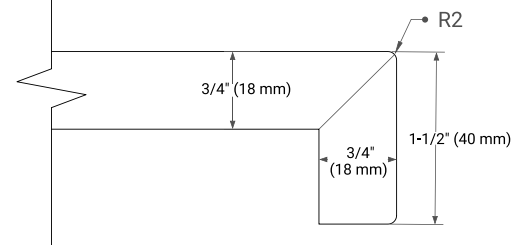

EDGE SIDE VIEW