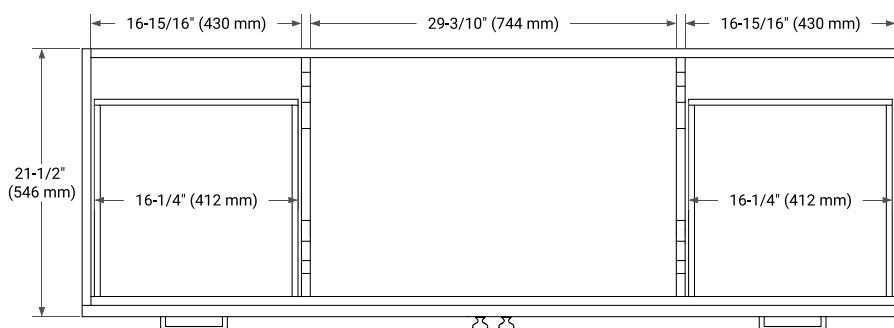

HAMLET 66" SINGLE SINK BASE CABINET

BASE CABINET DIMENSIONS

66" W x 21.5" D x 34.5" H

FEATURES

- Solid wood frame & plywood panels
- Dovetail drawers and joints
- Soft closing doors & drawers

HARDWARE FINISHES*

Brushed Nickel   Satin Brass   Matte Black   Polished Chrome

Hardware comes preinstalled with the illustrated option. Other finishes are available on our online store if you prefer a different one.

AVAILABLE COLORS

White   Grey   Midnight Blue   Black

FRONT VIEW

SIDE VIEW

PLAN VIEW