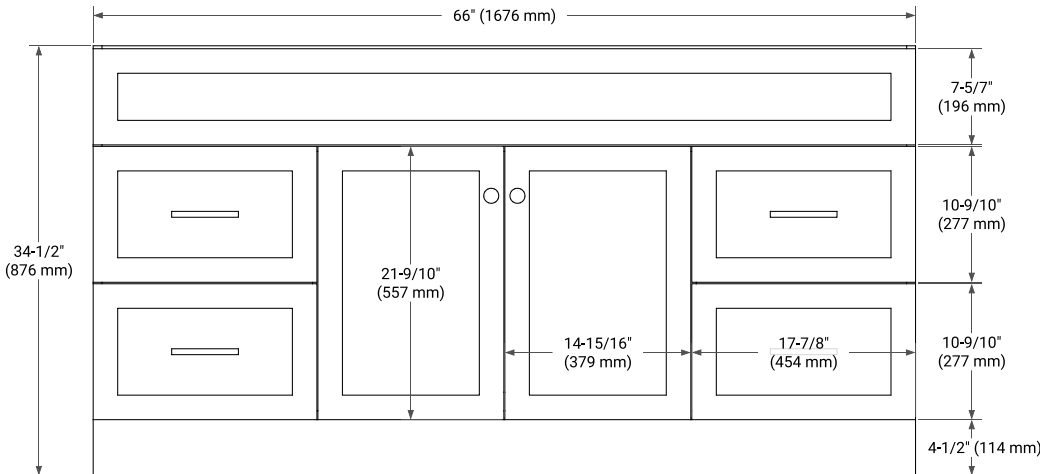

HAMLET 66" SINGLE SINK BASE CABINET

BASE CABINET DIMENSIONS

66" W x 21.5" D x 34.5" H

FEATURES

- Solid wood frame & plywood panels
- Dovetail drawers and joints
- Soft closing doors & drawers

HARDWARE FINISHES*

Brushed Nickel   Satin Brass   Matte Black   Polished Chrome

Hardware comes preinstalled with the illustrated option. Other finishes are available on our online store if you prefer a different one.

AVAILABLE COLORS

White   Grey   Midnight Blue   Black

FRONT VIEW

SIDE VIEW

PLAN VIEW