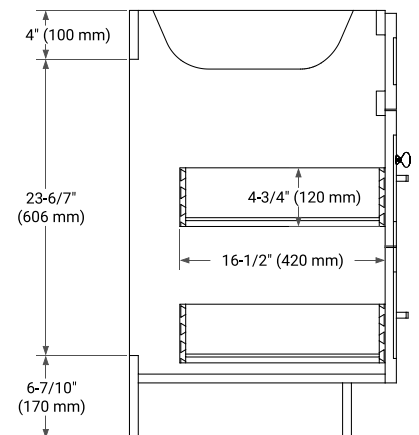

HAMLET 66" SINGLE SINK BASE CABINET

BASE CABINET DIMENSIONS

66" W x 21.5" D x 34.5" H

FEATURES

- Solid wood frame & plywood panels
- Dovetail drawers and joints
- Soft closing doors & drawers

HARDWARE FINISHES*

Brushed Nickel   Satin Brass   Matte Black   Polished Chrome

Hardware comes preinstalled with the illustrated option. Other finishes are available on our online store if you prefer a different one.

AVAILABLE COLORS

White   Grey   Midnight Blue   Black

FRONT VIEW

SIDE VIEW

PLAN VIEW