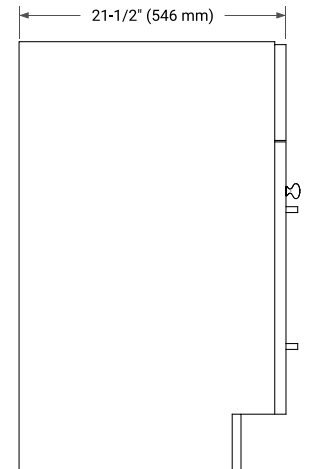

HAMLET 66" SINGLE SINK BASE CABINET

BASE CABINET DIMENSIONS

66" W x 21.5" D x 34.5" H

FEATURES

- Solid wood frame & plywood panels
- Dovetail drawers and joints
- Soft closing doors & drawers

HARDWARE FINISHES*

Brushed Nickel   Satin Brass   Matte Black   Polished Chrome

Hardware comes preinstalled with the illustrated option. Other finishes are available on our online store if you prefer a different one.

AVAILABLE COLORS

White   Grey   Midnight Blue   Black

FRONT VIEW

SIDE VIEW

PLAN VIEW