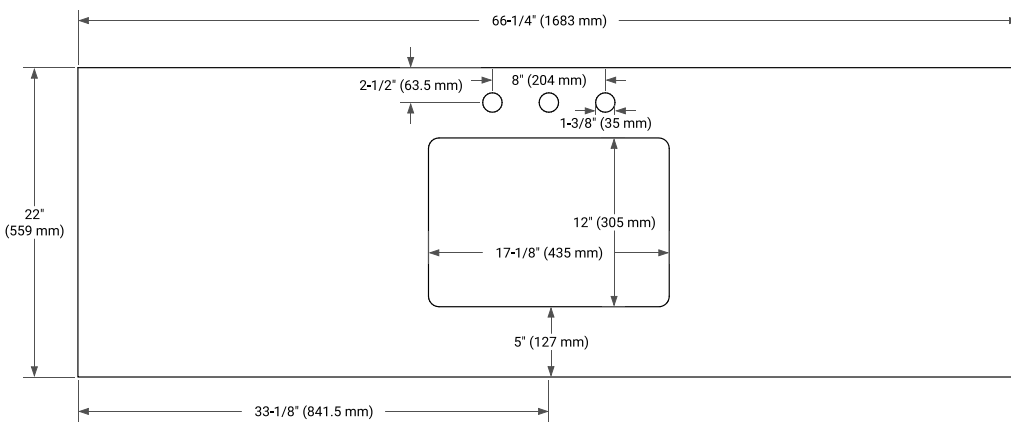

66" SINGLE RECTANGLE SINK COUNTERTOP WITH 1.5 IN. THICKNESS

ARIEL

OVERALL DIMENSIONS

66.25" W x 22" D x 1.5" H

COUNTERTOP OPTIONS

FEATURES

- Solid countertop with mitered edges & seams
- Undermount white rectangular sink
- Pre-drilled for 8" widespread faucet

INCLUDED

- Countertop
- Matching Backsplash
- Rectangle Sink

COUNTERTOP PLAN VIEW