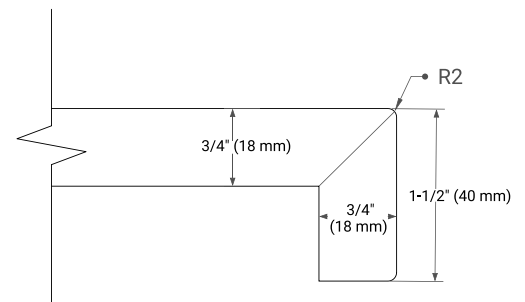

EDGE SIDE VIEW