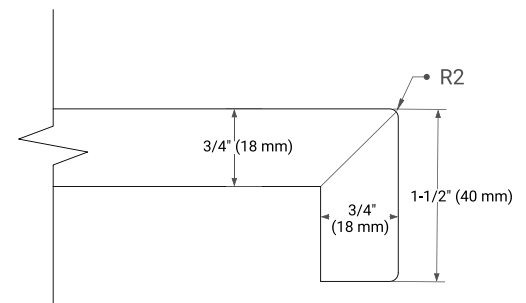

White Grey Midnight Blue Black

FRONT VIEW

SIDE VIEW

PLAN VIEW

60" DOUBLE RECTANGLE SINK COUNTERTOP WITH 1.5 IN. THICKNESS

ARIEL

OVERALL DIMENSIONS

60.25" W x 22" D x 1.5" H

COUNTERTOP OPTIONS

Carrara White Quartz

FEATURES

- Solid countertop with mitered edges & seams
- Undermount white rectangular sink
- Pre-drilled for 8" widespread faucet

INCLUDED

- Countertop
- Matching Backsplash
- Rectangle Sinks

COUNTERTOP PLAN VIEW

EDGE SIDE VIEW

THREE DIMENSIONAL COUNTERTOP VIEW