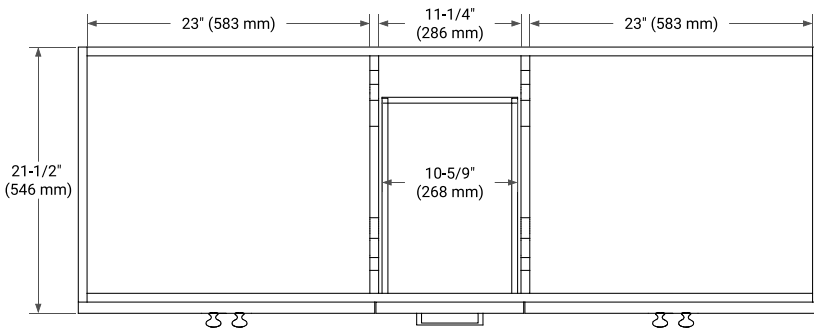

HAMLET 60" DOUBLE SINK BASE CABINET

BASE CABINET DIMENSIONS

60" W x 21.5" D x 34.5" H

FEATURES

- Solid wood frame & plywood panels
- Dovetail drawers and joints
- Soft closing doors & drawers

HARDWARE FINISHES*

White Grey Midnight Blue Black

FRONT VIEW

SIDE VIEW

PLAN VIEW

60" DOUBLE RECTANGLE SINK COUNTERTOP WITH 1.5 IN. THICKNESS

ARIEL

OVERALL DIMENSIONS

60.25" W x 22" D x 1.5" H

COUNTERTOP OPTIONS

Carrara White Quartz

FEATURES

- Solid countertop with mitered edges & seams
- Undermount white rectangular sink
- Pre-drilled for 8" widespread faucet

INCLUDED

- Countertop
- Matching Backsplash
- Rectangle Sinks

COUNTERTOP PLAN VIEW

EDGE SIDE VIEW

THREE DIMENSIONAL COUNTERTOP VIEW