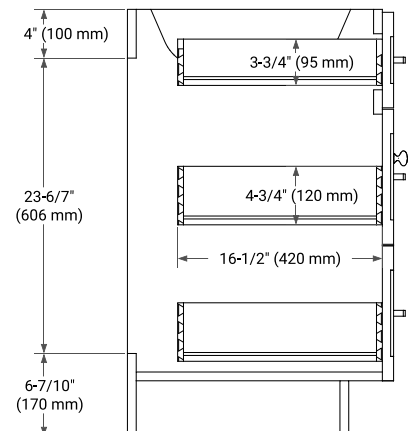

HAMLET 60" DOUBLE SINK BASE CABINET

BASE CABINET DIMENSIONS

60" W x 21.5" D x 34.5" H

FEATURES

- Solid wood frame & plywood panels
- Dovetail drawers and joints
- Soft closing doors & drawers

HARDWARE FINISHES*

White Grey Midnight Blue Black

FRONT VIEW

SIDE VIEW

PLAN VIEW

60" DOUBLE RECTANGLE SINK COUNTERTOP WITH 1.5 IN. THICKNESS

ARIEL

OVERALL DIMENSIONS

60.25" W x 22" D x 1.5" H

COUNTERTOP PLAN VIEW

EDGE SIDE VIEW

THREE DIMENSIONAL COUNTERTOP VIEW