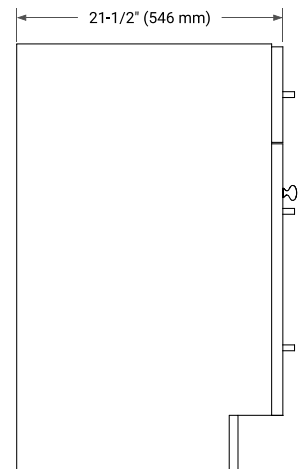

HAMLET 60" DOUBLE SINK BASE CABINET

BASE CABINET DIMENSIONS

60" W x 21.5" D x 34.5" H

FEATURES

- Solid wood frame & plywood panels
- Dovetail drawers and joints
- Soft closing doors & drawers

HARDWARE FINISHES*

White Grey Midnight Blue Black

FRONT VIEW

SIDE VIEW

PLAN VIEW

60" DOUBLE RECTANGLE SINK COUNTERTOP WITH 1.5 IN. THICKNESS

ARIEL

OVERALL DIMENSIONS

60.25" W x 22" D x 1.5" H

COUNTERTOP PLAN VIEW

EDGE SIDE VIEW

THREE DIMENSIONAL COUNTERTOP VIEW