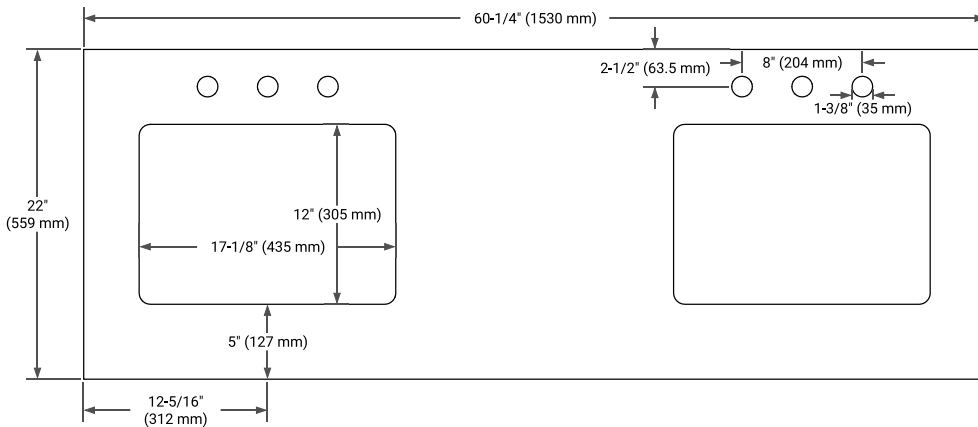

HAMLET 60" DOUBLE SINK BASE CABINET

BASE CABINET DIMENSIONS

60" W x 21.5" D x 34.5" H

FEATURES

- Solid wood frame & plywood panels
- Dovetail drawers and joints
- Soft closing doors & drawers

HARDWARE FINISHES*

White Grey Midnight Blue Black

FRONT VIEW

SIDE VIEW

PLAN VIEW

60" DOUBLE RECTANGLE SINK COUNTERTOP WITH 1.5 IN. THICKNESS

ARIEL

OVERALL DIMENSIONS

60.25" W x 22" D x 1.5" H

COUNTERTOP OPTIONS

Carrara White Quartz

FEATURES

- Solid countertop with mitered edges & seams
- Undermount white rectangular sink
- Pre-drilled for 8" widespread faucet

INCLUDED

- Countertop
- Matching Backsplash
- Rectangle Sinks

COUNTERTOP PLAN VIEW

EDGE SIDE VIEW

THREE DIMENSIONAL COUNTERTOP VIEW