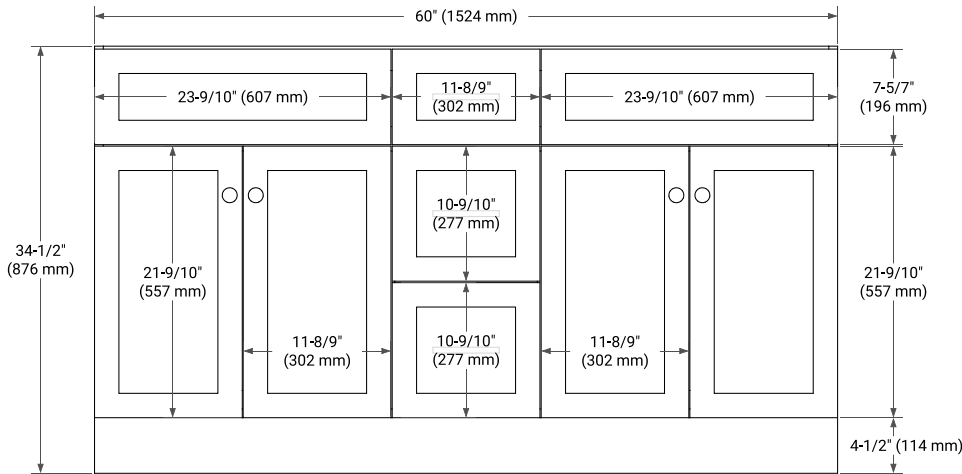

HAMLET 60" DOUBLE SINK BASE CABINET

BASE CABINET DIMENSIONS

60" W x 21.5" D x 34.5" H

FEATURES

- Solid wood frame & plywood panels
- Dovetail drawers and joints
- Soft closing doors & drawers

HARDWARE FINISHES*

White Grey Midnight Blue Black

FRONT VIEW

SIDE VIEW

PLAN VIEW

60" DOUBLE RECTANGLE SINK COUNTERTOP WITH 1.5 IN. THICKNESS

ARIEL

OVERALL DIMENSIONS

60.25" W x 22" D x 1.5" H

COUNTERTOP OPTIONS

Carrara White Quartz

FEATURES

- Solid countertop with mitered edges & seams
- Undermount white rectangular sink
- Pre-drilled for 8" widespread faucet

INCLUDED

- Countertop
- Matching Backsplash
- Rectangle Sinks

COUNTERTOP PLAN VIEW

EDGE SIDE VIEW

THREE DIMENSIONAL COUNTERTOP VIEW