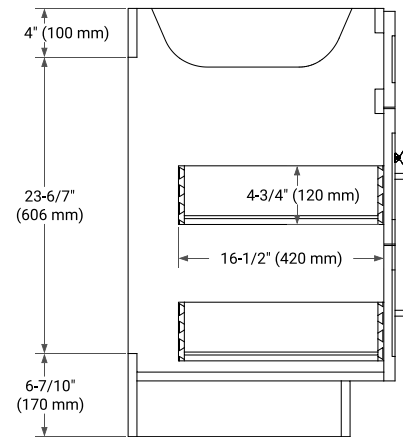

## BASE CABINET DIMENSIONS

54" W x 21.5" D x 34.5" H

### SIDE VIEW

# 54" SINGLE RECTANGLE SINK COUNTERTOP WITH 1.5 IN. THICKNESS

## OVERALL DIMENSIONS

54.25" W x 22" D x 1.5" H