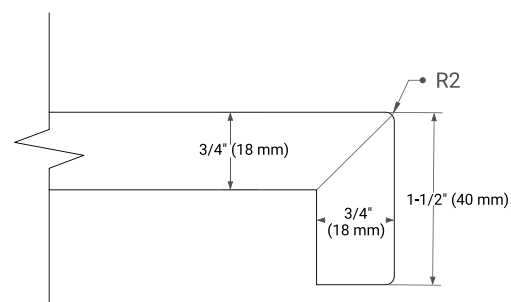

EDGE SIDE VIEW