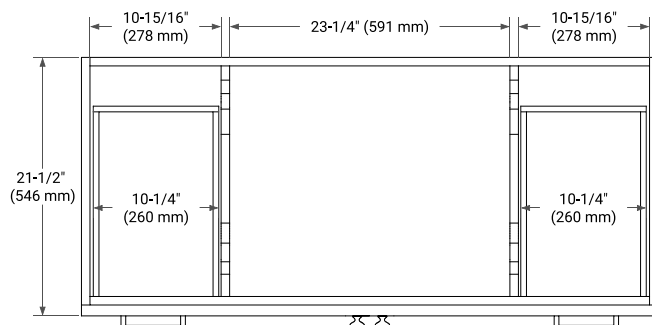

HAMLET 48" SINGLE SINK BASE CABINET

BASE CABINET DIMENSIONS

48" W x 21.5" D x 34.5" H

FEATURES

- Solid wood frame & plywood panels
- Dovetail drawers and joints
- Soft closing doors & drawers

HARDWARE FINISHES*

White Grey Midnight Blue Black

FRONT VIEW

SIDE VIEW

PLAN VIEW

48" SINGLE OVAL SINK COUNTERTOP WITH 1.5 IN. THICKNESS

ARIEL

OVERALL DIMENSIONS

48.25" W x 22" D x 1.5" H

COUNTERTOP PLAN VIEW

EDGE SIDE VIEW

THREE DIMENSIONAL COUNTERTOP VIEW