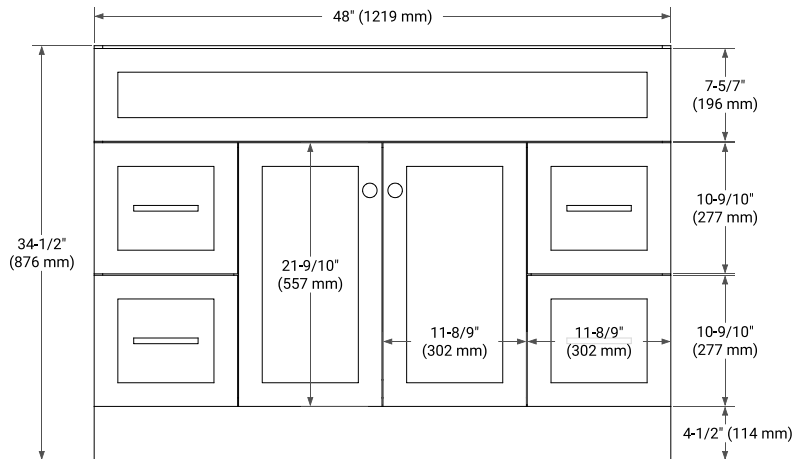

HAMLET 48" SINGLE SINK BASE CABINET

BASE CABINET DIMENSIONS

48" W x 21.5" D x 34.5" H

FEATURES

- Solid wood frame & plywood panels
- Dovetail drawers and joints
- Soft closing doors & drawers

HARDWARE FINISHES*

White Grey Midnight Blue Black

FRONT VIEW

SIDE VIEW

PLAN VIEW

48" SINGLE OVAL SINK COUNTERTOP WITH 1.5 IN. THICKNESS

ARIEL

OVERALL DIMENSIONS

48.25" W x 22" D x 1.5" H

COUNTERTOP PLAN VIEW

EDGE SIDE VIEW

THREE DIMENSIONAL COUNTERTOP VIEW