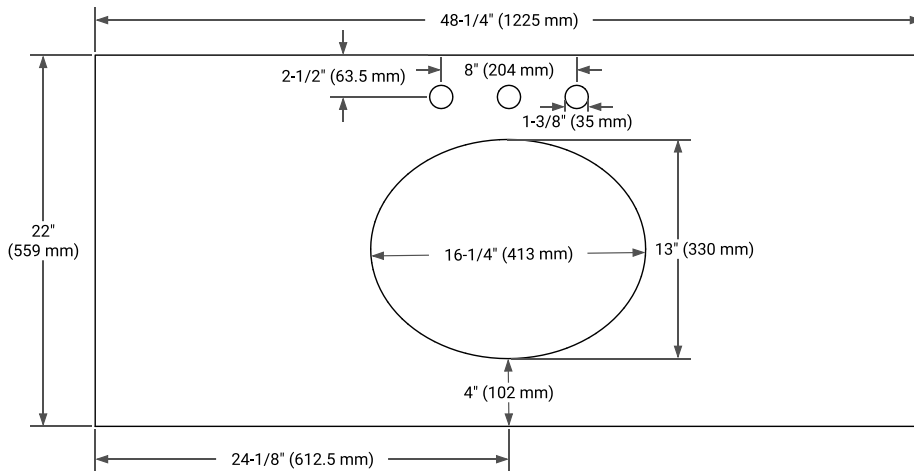

HAMLET 48" SINGLE SINK BASE CABINET

BASE CABINET DIMENSIONS

48" W x 21.5" D x 34.5" H

FEATURES

- Solid wood frame & plywood panels
- Dovetail drawers and joints
- Soft closing doors & drawers

HARDWARE FINISHES*

White Grey Midnight Blue Black

FRONT VIEW

SIDE VIEW

PLAN VIEW

48" SINGLE OVAL SINK COUNTERTOP WITH 1.5 IN. THICKNESS

ARIEL

OVERALL DIMENSIONS

48.25" W x 22" D x 1.5" H

COUNTERTOP OPTIONS

Carrara White Quartz

FEATURES

- Solid countertop with mitered edges & seams
- Undermount white oval sink
- Pre-drilled for 8" widespread faucet

INCLUDED

- Countertop
- Matching Backsplash
- Oval Sink

COUNTERTOP PLAN VIEW

EDGE SIDE VIEW

THREE DIMENSIONAL COUNTERTOP VIEW