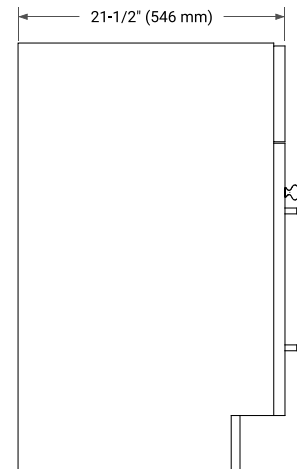

HAMLET 48" SINGLE SINK BASE CABINET

BASE CABINET DIMENSIONS

48" W x 21.5" D x 34.5" H

FEATURES

- Solid wood frame & plywood panels
- Dovetail drawers and joints
- Soft closing doors & drawers

HARDWARE FINISHES*

White Grey Midnight Blue Black

FRONT VIEW

SIDE VIEW

PLAN VIEW

48" SINGLE OVAL SINK COUNTERTOP WITH 1.5 IN. THICKNESS

ARIEL

OVERALL DIMENSIONS

48.25" W x 22" D x 1.5" H

COUNTERTOP PLAN VIEW

EDGE SIDE VIEW

THREE DIMENSIONAL COUNTERTOP VIEW