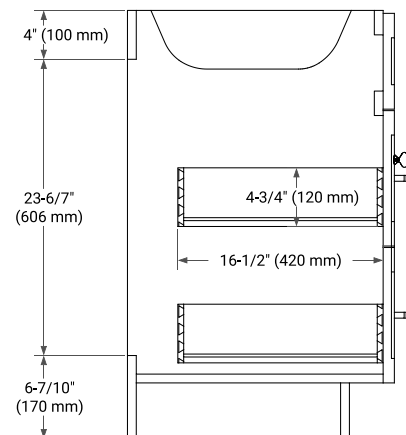

HAMLET 48" SINGLE SINK BASE CABINET

BASE CABINET DIMENSIONS

48" W x 21.5" D x 34.5" H

FEATURES

- Solid wood frame & plywood panels
- Dovetail drawers and joints
- Soft closing doors & drawers

HARDWARE FINISHES*

White Grey Midnight Blue Black

FRONT VIEW

SIDE VIEW

PLAN VIEW

48" SINGLE OVAL SINK COUNTERTOP WITH 1.5 IN. THICKNESS

ARIEL

OVERALL DIMENSIONS

48.25" W x 22" D x 1.5" H

COUNTERTOP PLAN VIEW

EDGE SIDE VIEW

THREE DIMENSIONAL COUNTERTOP VIEW