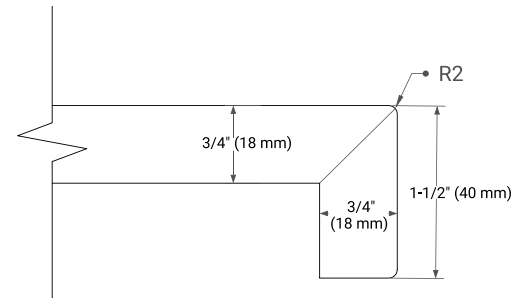

White Grey Midnight Blue Black

FRONT VIEW

SIDE VIEW

PLAN VIEW

48" SINGLE OVAL SINK COUNTERTOP WITH 1.5 IN. THICKNESS

ARIEL

OVERALL DIMENSIONS

48.25" W x 22" D x 1.5" H

COUNTERTOP OPTIONS

Carrara White Quartz

FEATURES

- Solid countertop with mitered edges & seams
- Undermount white oval sink
- Pre-drilled for 8" widespread faucet

INCLUDED

- Countertop
- Matching Backsplash
- Oval Sink

COUNTERTOP PLAN VIEW

EDGE SIDE VIEW

THREE DIMENSIONAL COUNTERTOP VIEW