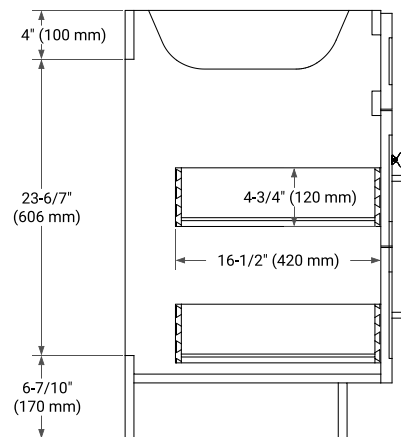

## BASE CABINET DIMENSIONS

42" W x 21.5" D x 34.5" H

### SIDE VIEW

# 42" LEFT OVAL SINK COUNTERTOP WITH 1.5 IN. THICKNESS

## OVERALL DIMENSIONS

42.25" W x 22" D x 1.5" H