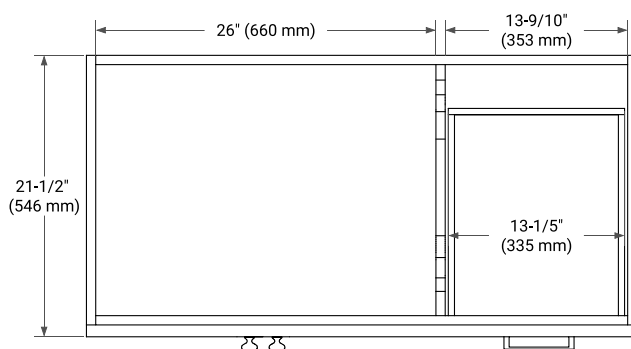

HAMLET 42" LEFT OFFSET CABINET

BASE CABINET DIMENSIONS

42" W x 21.5" D x 34.5" H

FEATURES

- Solid wood frame & plywood panels
- Dovetail drawers and joints
- Soft closing doors & drawers

HARDWARE FINISHES*

Brushed Nickel   Satin Brass   Matte Black   Polished Chrome

Hardware comes preinstalled with the illustrated option. Other finishes are available on our online store if you prefer a different one.

AVAILABLE COLORS

White   Grey   Midnight Blue   Black

FRONT VIEW

SIDE VIEW

PLAN VIEW