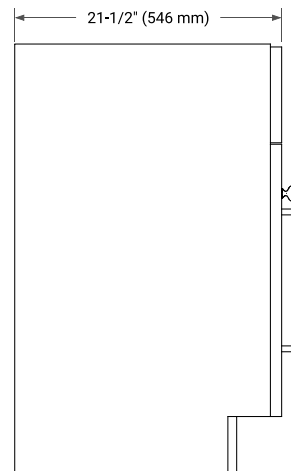

HAMLET 42" LEFT OFFSET CABINET

BASE CABINET DIMENSIONS

42" W x 21.5" D x 34.5" H

FEATURES

- Solid wood frame & plywood panels
- Dovetail drawers and joints
- Soft closing doors & drawers

HARDWARE FINISHES*

Brushed Nickel   Satin Brass   Matte Black   Polished Chrome

Hardware comes preinstalled with the illustrated option. Other finishes are available on our online store if you prefer a different one.

AVAILABLE COLORS

White   Grey   Midnight Blue   Black

FRONT VIEW

SIDE VIEW

PLAN VIEW