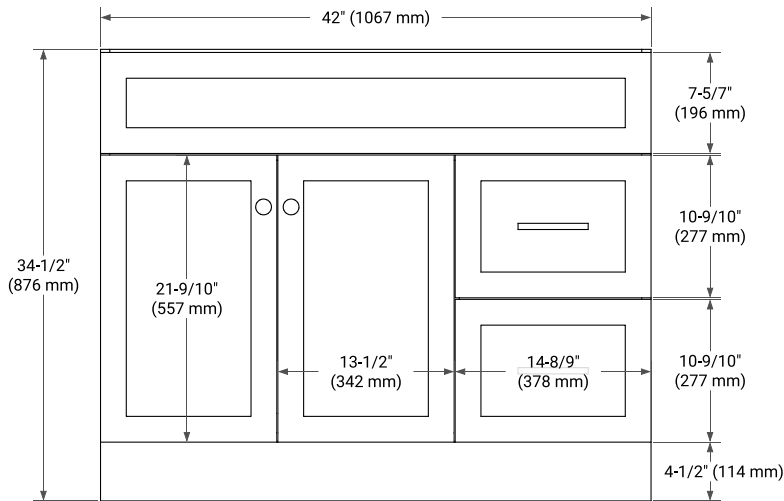

HAMLET 42" LEFT OFFSET CABINET

BASE CABINET DIMENSIONS

42" W x 21.5" D x 34.5" H

FEATURES

- Solid wood frame & plywood panels
- Dovetail drawers and joints
- Soft closing doors & drawers

HARDWARE FINISHES*

Brushed Nickel   Satin Brass   Matte Black   Polished Chrome

Hardware comes preinstalled with the illustrated option. Other finishes are available on our online store if you prefer a different one.

AVAILABLE COLORS

White   Grey   Midnight Blue   Black

FRONT VIEW

SIDE VIEW

PLAN VIEW