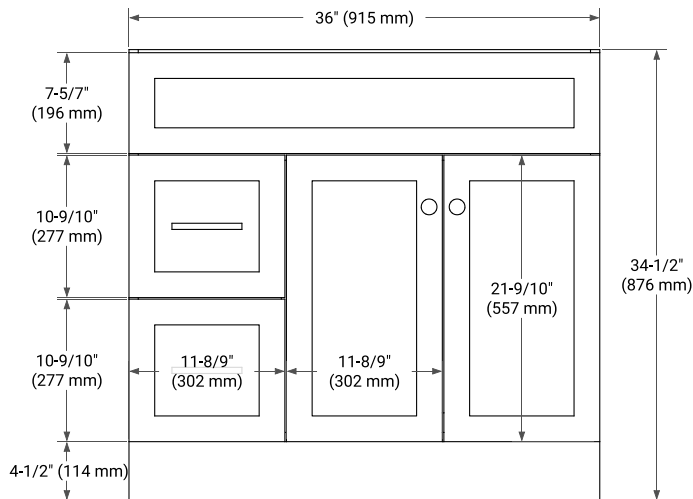

HAMLET 36" RIGHT OFFSET CABINET

BASE CABINET DIMENSIONS

36" W x 21.5" D x 34.5" H

FEATURES

- Solid wood frame & plywood panels
- Dovetail drawers and joints
- Soft closing doors & drawers

HARDWARE FINISHES*

White Grey Midnight Blue Black

FRONT VIEW

SIDE VIEW

PLAN VIEW

OVERALL DIMENSIONS

36.25" W x 22" D x 1.5" H

COUNTERTOP OPTIONS

Carrara White Quartz

FEATURES

- Solid countertop with mitered edges & seams
- Undermount white oval sink
- Pre-drilled for 8" widespread faucet

INCLUDED

- Countertop
- Matching Backsplash
- Oval Sink

COUNTERTOP PLAN VIEW

EDGE SIDE VIEW

THREE DIMENSIONAL COUNTERTOP VIEW