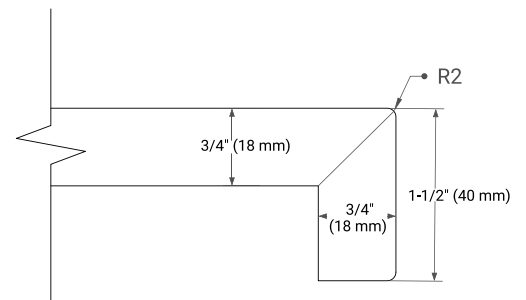

HAMLET 36" RIGHT OFFSET CABINET

BASE CABINET DIMENSIONS

36" W x 21.5" D x 34.5" H

FEATURES

- Solid wood frame & plywood panels
- Dovetail drawers and joints
- Soft closing doors & drawers

HARDWARE FINISHES*

White Grey Midnight Blue Black

FRONT VIEW

SIDE VIEW

PLAN VIEW

OVERALL DIMENSIONS

36.25" W x 22" D x 1.5" H

COUNTERTOP OPTIONS

Carrara White Quartz

FEATURES

- Solid countertop with mitered edges & seams
- Undermount white oval sink
- Pre-drilled for 8" widespread faucet

INCLUDED

- Countertop
- Matching Backsplash
- Oval Sink

COUNTERTOP PLAN VIEW

EDGE SIDE VIEW

THREE DIMENSIONAL COUNTERTOP VIEW