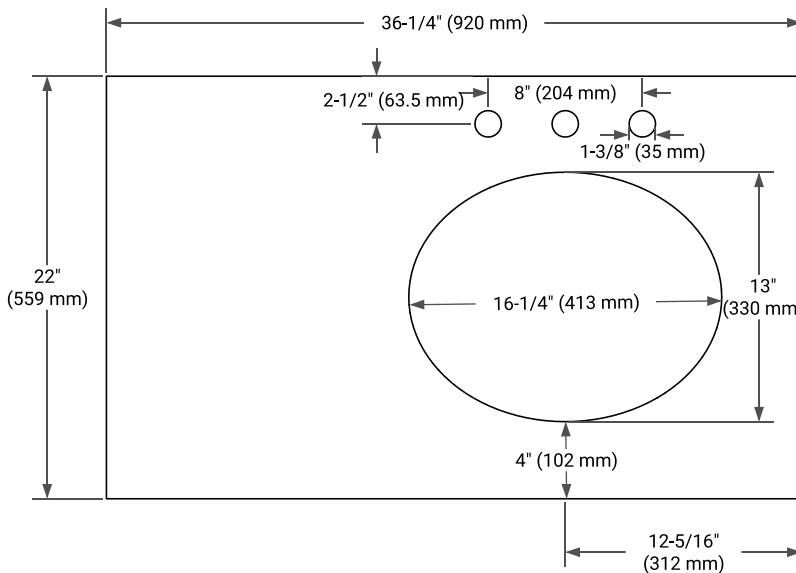

HAMLET 36" RIGHT OFFSET CABINET

BASE CABINET DIMENSIONS

36" W x 21.5" D x 34.5" H

FEATURES

- Solid wood frame & plywood panels
- Dovetail drawers and joints
- Soft closing doors & drawers

HARDWARE FINISHES*

White Grey Midnight Blue Black

FRONT VIEW

SIDE VIEW

PLAN VIEW

OVERALL DIMENSIONS

36.25" W x 22" D x 1.5" H

COUNTERTOP OPTIONS

Carrara White Quartz

FEATURES

- Solid countertop with mitered edges & seams
- Undermount white oval sink
- Pre-drilled for 8" widespread faucet

INCLUDED

- Countertop
- Matching Backsplash
- Oval Sink

COUNTERTOP PLAN VIEW

EDGE SIDE VIEW

THREE DIMENSIONAL COUNTERTOP VIEW