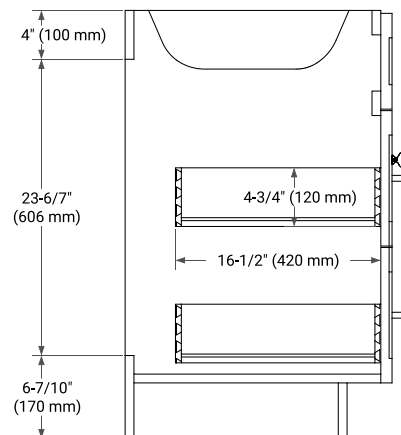

HAMLET 36" RIGHT OFFSET CABINET

BASE CABINET DIMENSIONS

36" W x 21.5" D x 34.5" H

FEATURES

- Solid wood frame & plywood panels
- Dovetail drawers and joints
- Soft closing doors & drawers

HARDWARE FINISHES*

White Grey Midnight Blue Black

FRONT VIEW

SIDE VIEW

PLAN VIEW

OVERALL DIMENSIONS

36.25" W x 22" D x 1.5" H

COUNTERTOP OPTIONS

Carrara White Quartz

FEATURES

- Solid countertop with mitered edges & seams
- Undermount white oval sink
- Pre-drilled for 8" widespread faucet

INCLUDED

- Countertop
- Matching Backsplash
- Oval Sink

COUNTERTOP PLAN VIEW

EDGE SIDE VIEW

THREE DIMENSIONAL COUNTERTOP VIEW