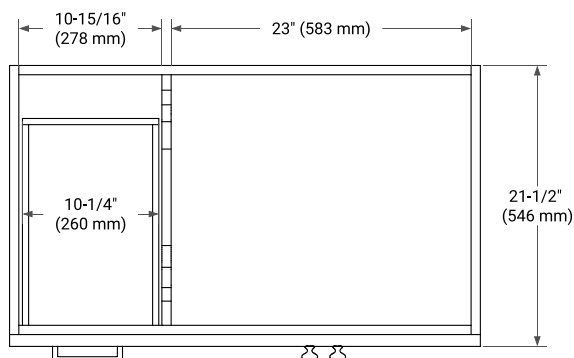

HAMLET 36" RIGHT OFFSET CABINET

BASE CABINET DIMENSIONS

36" W x 21.5" D x 34.5" H

FEATURES

- Solid wood frame & plywood panels
- Dovetail drawers and joints
- Soft closing doors & drawers

HARDWARE FINISHES*

White Grey Midnight Blue Black

FRONT VIEW

SIDE VIEW

PLAN VIEW

OVERALL DIMENSIONS

36.25" W x 22" D x 1.5" H

COUNTERTOP OPTIONS

Carrara White Quartz

FEATURES

- Solid countertop with mitered edges & seams
- Undermount white oval sink
- Pre-drilled for 8" widespread faucet

INCLUDED

- Countertop
- Matching Backsplash
- Oval Sink

COUNTERTOP PLAN VIEW

EDGE SIDE VIEW

THREE DIMENSIONAL COUNTERTOP VIEW