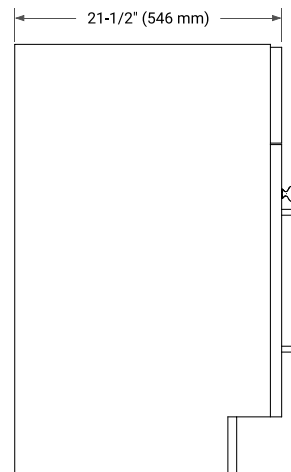

HAMLET 36" RIGHT OFFSET CABINET

BASE CABINET DIMENSIONS

36" W x 21.5" D x 34.5" H

FEATURES

- Solid wood frame & plywood panels
- Dovetail drawers and joints
- Soft closing doors & drawers

HARDWARE FINISHES*

White Grey Midnight Blue Black

FRONT VIEW

SIDE VIEW

PLAN VIEW

OVERALL DIMENSIONS

36.25" W x 22" D x 1.5" H

COUNTERTOP OPTIONS

Carrara White Quartz

FEATURES

- Solid countertop with mitered edges & seams
- Undermount white oval sink
- Pre-drilled for 8" widespread faucet

INCLUDED

- Countertop
- Matching Backsplash
- Oval Sink

COUNTERTOP PLAN VIEW

EDGE SIDE VIEW

THREE DIMENSIONAL COUNTERTOP VIEW