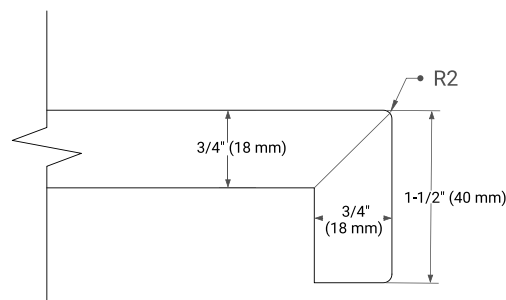

### SIDE VIEW

### PLAN VIEW

**OVERALL DIMENSIONS**

36.25" W x 22" D x 1.5" H

**COUNTERTOP OPTIONS**

Carrara White Quartz

**FEATURES**

- Solid countertop with mitered edges & seams
- Undermount white oval sink
- Pre-drilled for 8" widespread faucet

**INCLUDED**

- Countertop
- Matching Backsplash
- Oval Sink

**COUNTERTOP PLAN VIEW**

**EDGE SIDE VIEW**

**THREE DIMENSIONAL COUNTERTOP VIEW**