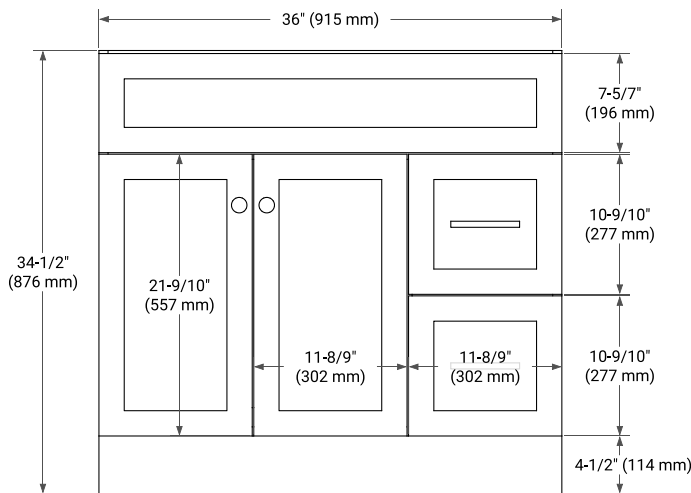

HAMLET 36" LEFT OFFSET CABINET

BASE CABINET DIMENSIONS

36" W x 21.5" D x 34.5" H

FEATURES

- Solid wood frame & plywood panels
- Dovetail drawers and joints
- Soft closing doors & drawers

HARDWARE FINISHES*

Brushed Nickel   Satin Brass   Matte Black   Polished Chrome

Hardware comes preinstalled with the illustrated option. Other finishes are available on our online store if you prefer a different one.

AVAILABLE COLORS

White   Grey   Midnight Blue   Black

FRONT VIEW

SIDE VIEW

PLAN VIEW