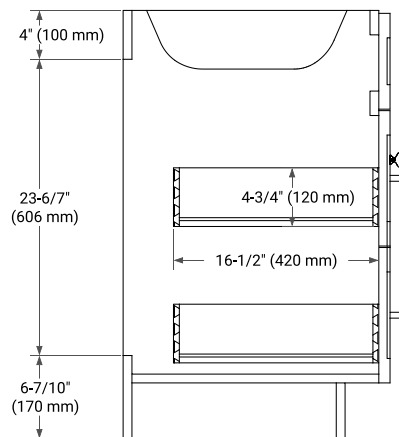

## BASE CABINET DIMENSIONS

36" W x 21.5" D x 34.5" H

### FRONT VIEW

### SIDE VIEW

### PLAN VIEW

**OVERALL DIMENSIONS**

36.25" W x 22" D x 1.5" H

**COUNTERTOP OPTIONS**

Carrara White Quartz

**FEATURES**

- Solid countertop with mitered edges & seams
- Undermount white oval sink
- Pre-drilled for 8" widespread faucet