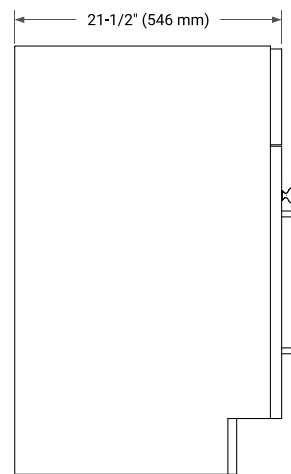

# HAMLET 36" LEFT OFFSET CABINET

## BASE CABINET DIMENSIONS

36" W x 21.5" D x 34.5" H

### SIDE VIEW

### PLAN VIEW

**OVERALL DIMENSIONS**

36.25" W x 22" D x 1.5" H

**COUNTERTOP OPTIONS**

Carrara White Quartz

**FEATURES**

- Solid countertop with mitered edges & seams
- Undermount white oval sink
- Pre-drilled for 8" widespread faucet