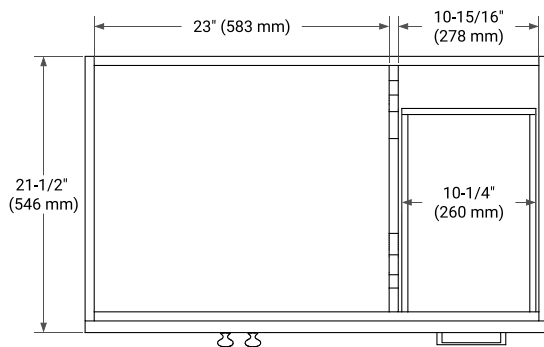

## BASE CABINET DIMENSIONS

36" W x 21.5" D x 34.5" H

### PLAN VIEW

**OVERALL DIMENSIONS**

36.25" W x 22" D x 1.5" H

**COUNTERTOP OPTIONS**

Carrara White Quartz

**FEATURES**

- Solid countertop with mitered edges & seams
- Undermount white oval sink
- Pre-drilled for 8" widespread faucet