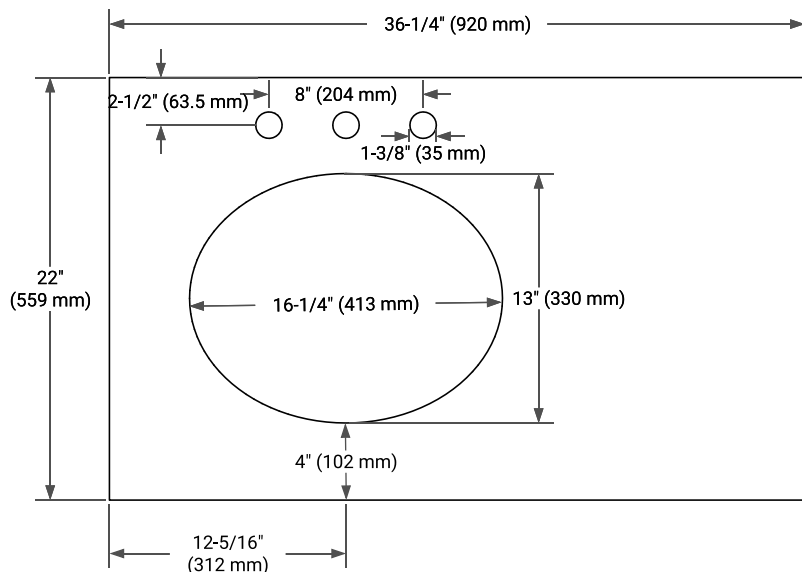

## BASE CABINET DIMENSIONS

36" W x 21.5" D x 34.5" H

### SIDE VIEW

### PLAN VIEW

**OVERALL DIMENSIONS**

36.25" W x 22" D x 1.5" H

**COUNTERTOP OPTIONS**

Carrara White Quartz

**FEATURES**

- Solid countertop with mitered edges & seams
- Undermount white oval sink
- Pre-drilled for 8" widespread faucet

**INCLUDED**

- Countertop
- Matching Backsplash
- Oval Sink

**COUNTERTOP PLAN VIEW**

**EDGE SIDE VIEW**

**THREE DIMENSIONAL COUNTERTOP VIEW**