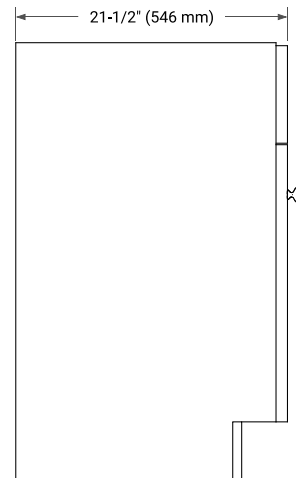

BASE CABINET DIMENSIONS

30" W x 21.5" D x 34.5" H

FEATURES

- Solid wood frame & plywood panels
- Dovetail drawers and joints
- Soft closing doors & drawers

HARDWARE FINISHES*

Brushed Nickel Satin Brass Matte Black Polished Chrome

PLAN VIEW

30" SINGLE RECTANGLE SINK COUNTERTOP WITH 1.5 IN. THICKNESS

ARIEL

OVERALL DIMENSIONS

30.25" W x 22" D x 1.5" H

COUNTERTOP OPTIONS

Carrara White Quartz

FEATURES

- Solid countertop with mitered edges & seams
- Undermount white rectangular sink
- Pre-drilled for 8" widespread faucet

INCLUDED

- Countertop
- Matching Backsplash
- Rectangle Sink

COUNTERTOP PLAN VIEW

EDGE SIDE VIEW

THREE DIMENSIONAL COUNTERTOP VIEW