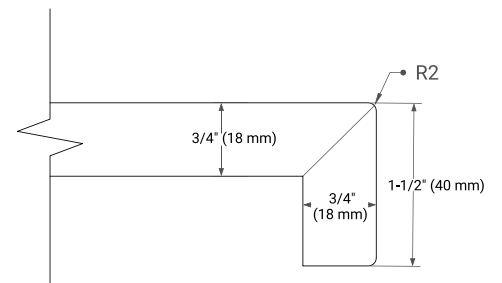

PLAN VIEW

30" SINGLE RECTANGLE SINK COUNTERTOP WITH 1.5 IN. THICKNESS

ARIEL

OVERALL DIMENSIONS

30.25" W x 22" D x 1.5" H

COUNTERTOP OPTIONS

Carrara White Quartz

FEATURES

- Solid countertop with mitered edges & seams
- Undermount white rectangular sink
- Pre-drilled for 8" widespread faucet

INCLUDED

- Countertop
- Matching Backsplash
- Rectangle Sink

COUNTERTOP PLAN VIEW

EDGE SIDE VIEW

THREE DIMENSIONAL COUNTERTOP VIEW