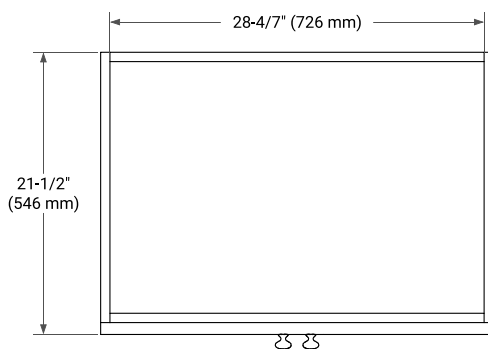

BASE CABINET DIMENSIONS

30" W x 21.5" D x 34.5" H

FEATURES

- Solid wood frame & plywood panels
- Dovetail drawers and joints
- Soft closing doors & drawers

HARDWARE FINISHES*

Brushed Nickel Satin Brass Matte Black Polished Chrome

PLAN VIEW

30" SINGLE RECTANGLE SINK COUNTERTOP WITH 1.5 IN. THICKNESS

ARIEL

OVERALL DIMENSIONS

30.25" W x 22" D x 1.5" H

COUNTERTOP OPTIONS

Carrara White Quartz

FEATURES

- Solid countertop with mitered edges & seams
- Undermount white rectangular sink
- Pre-drilled for 8" widespread faucet

INCLUDED

- Countertop
- Matching Backsplash
- Rectangle Sink

COUNTERTOP PLAN VIEW

EDGE SIDE VIEW

THREE DIMENSIONAL COUNTERTOP VIEW