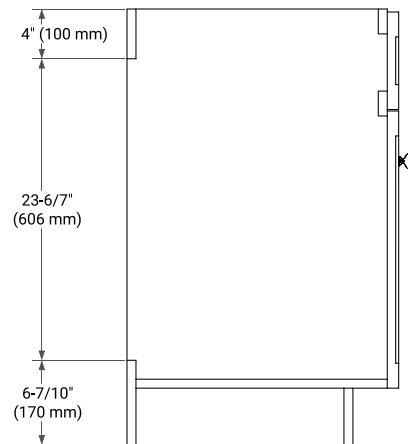

BASE CABINET DIMENSIONS

30" W x 21.5" D x 34.5" H

FEATURES

- Solid wood frame & plywood panels
- Dovetail drawers and joints
- Soft closing doors & drawers

HARDWARE FINISHES*

Brushed Nickel Satin Brass Matte Black Polished Chrome

PLAN VIEW

30" SINGLE RECTANGLE SINK COUNTERTOP WITH 1.5 IN. THICKNESS

ARIEL

OVERALL DIMENSIONS

30.25" W x 22" D x 1.5" H

COUNTERTOP OPTIONS

Carrara White Quartz

FEATURES

- Solid countertop with mitered edges & seams
- Undermount white rectangular sink
- Pre-drilled for 8" widespread faucet

INCLUDED

- Countertop
- Matching Backsplash
- Rectangle Sink

COUNTERTOP PLAN VIEW

EDGE SIDE VIEW

THREE DIMENSIONAL COUNTERTOP VIEW