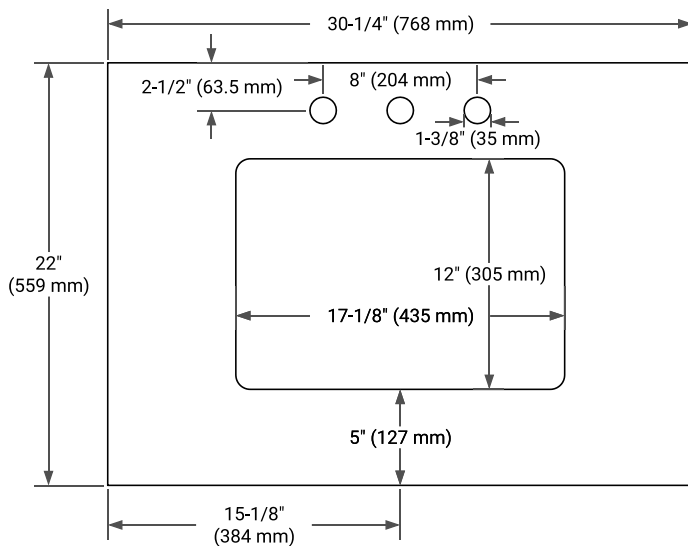

PLAN VIEW

30" SINGLE RECTANGLE SINK COUNTERTOP WITH 1.5 IN. THICKNESS

ARIEL

OVERALL DIMENSIONS

30.25" W x 22" D x 1.5" H

COUNTERTOP OPTIONS

Carrara White Quartz

FEATURES

- Solid countertop with mitered edges & seams
- Undermount white rectangular sink
- Pre-drilled for 8" widespread faucet

INCLUDED

- Countertop
- Matching Backsplash
- Rectangle Sink

COUNTERTOP PLAN VIEW

EDGE SIDE VIEW

THREE DIMENSIONAL COUNTERTOP VIEW