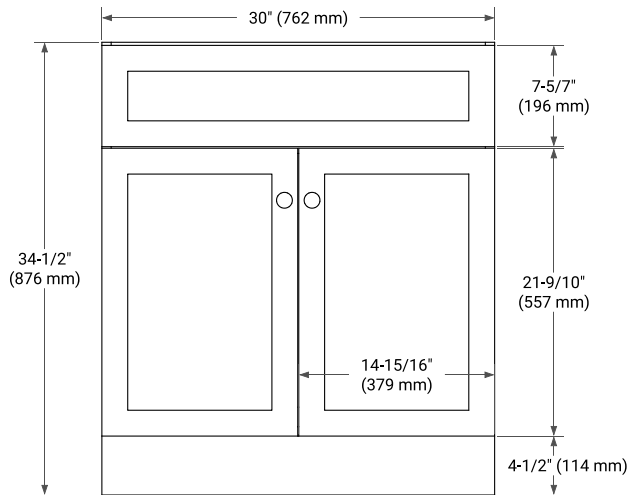

BASE CABINET DIMENSIONS

30" W x 21.5" D x 34.5" H

FEATURES

- Solid wood frame & plywood panels
- Dovetail drawers and joints
- Soft closing doors & drawers

HARDWARE FINISHES*

Brushed Nickel   Satin Brass   Matte Black   Polished Chrome

Hardware comes preinstalled with the illustrated option. Other finishes are available on our online store if you prefer a different one.

AVAILABLE COLORS

White   Grey   Midnight Blue   Black

FRONT VIEW

SIDE VIEW

PLAN VIEW