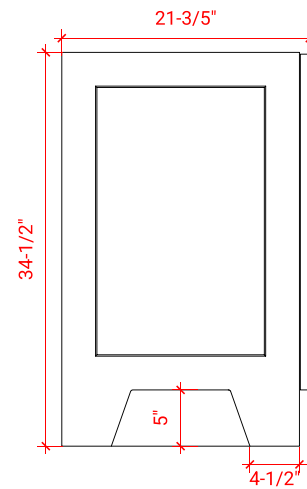

TAYLOR 48" SINGLE SINK BASE CABINET

ARIEL

Q048S

BASE CABINET DIMENSIONS

48" W x 21.6" D x 34.5" H

FEATURES

- Solid wood frame & plywood panels
- Dovetail drawers and joints
- Soft closing doors & drawers

HARDWARE FINISHES

Brushed Nickel Satin Brass Matte Black Polished Chrome

AVAILABLE COLORS

White Grey Midnight Blue

FRONT VIEW

SIDE VIEW

PLAN VIEW

48" SINGLE RECTANGLE SINK COUNTERTOP WITH 1.5 IN. THICKNESS

ARIEL

OVERALL DIMENSIONS

48.25" W x 22" D x 1.5" H

COUNTERTOP OPTIONS

Carrara White Quartz
CQ-048S-REC-CT

FEATURES

- Solid countertop with mitered edges & seams
- Undermount white rectangular sink
- Pre-drilled for 8" widespread faucet

INCLUDED

- Countertop
- Matching Backsplash
- Rectangle Sink

COUNTERTOP PLAN VIEW

EDGE SIDE VIEW

THREE DIMENSIONAL COUNTERTOP VIEW