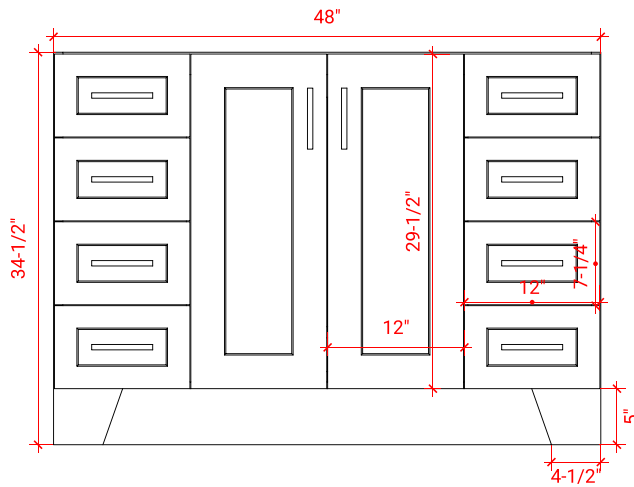

TAYLOR 48" SINGLE SINK BASE CABINET

ARIEL

Q048S

BASE CABINET DIMENSIONS

48" W x 21.6" D x 34.5" H

FEATURES

- Solid wood frame & plywood panels
- Dovetail drawers and joints
- Soft closing doors & drawers

HARDWARE FINISHES

Brushed Nickel Satin Brass Matte Black Polished Chrome

AVAILABLE COLORS

White Grey Midnight Blue

FRONT VIEW

SIDE VIEW

PLAN VIEW

48" SINGLE RECTANGLE SINK COUNTERTOP WITH 1.5 IN. THICKNESS

ARIEL

OVERALL DIMENSIONS

48.25" W x 22" D x 1.5" H

COUNTERTOP OPTIONS

Carrara White Quartz
CQ-048S-REC-CT

FEATURES

- Solid countertop with mitered edges & seams
- Undermount white rectangular sink
- Pre-drilled for 8" widespread faucet

INCLUDED

- Countertop
- Matching Backsplash
- Rectangle Sink

COUNTERTOP PLAN VIEW

EDGE SIDE VIEW

THREE DIMENSIONAL COUNTERTOP VIEW