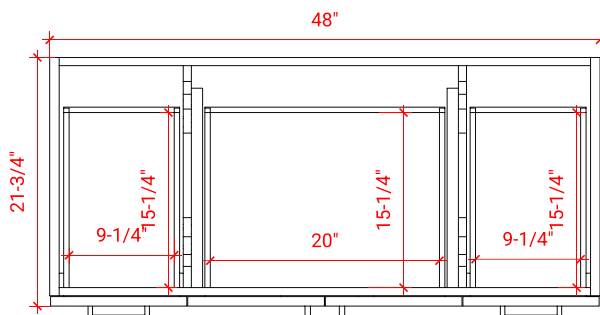

TAYLOR 48" SINGLE SINK BASE CABINET

ARIEL

Q048S

BASE CABINET DIMENSIONS

48" W x 21.6" D x 34.5" H

FEATURES

- Solid wood frame & plywood panels
- Dovetail drawers and joints
- Soft closing doors & drawers

HARDWARE FINISHES

Brushed Nickel Satin Brass Matte Black Polished Chrome

AVAILABLE COLORS

White Grey Midnight Blue

FRONT VIEW

SIDE VIEW

PLAN VIEW

48" SINGLE RECTANGLE SINK COUNTERTOP WITH 1.5 IN. THICKNESS

ARIEL

OVERALL DIMENSIONS

48.25" W x 22" D x 1.5" H

COUNTERTOP OPTIONS

Carrara White Quartz
CQ-048S-REC-CT

FEATURES

- Solid countertop with mitered edges & seams
- Undermount white rectangular sink
- Pre-drilled for 8" widespread faucet

INCLUDED

- Countertop
- Matching Backsplash
- Rectangle Sink

COUNTERTOP PLAN VIEW

EDGE SIDE VIEW

THREE DIMENSIONAL COUNTERTOP VIEW