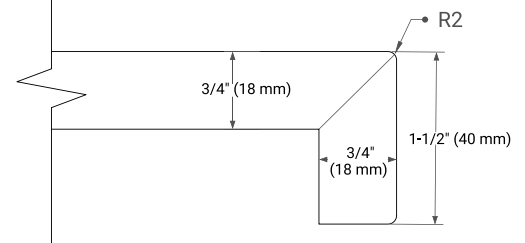

White Grey Midnight Blue Oak

FRONT VIEW

SIDE VIEW

PLAN VIEW

72" DOUBLE OVAL SINK COUNTERTOP WITH 1.5 IN. THICKNESS

ARIEL

OVERALL DIMENSIONS

72.25" W x 22" D x 1.5" H

COUNTERTOP OPTIONS

Carrara White Quartz

FEATURES

- Solid countertop with mitered edges & seams
- Undermount white oval sink
- Pre-drilled for 8" widespread faucet

INCLUDED

- Countertop
- Matching Backsplash
- Oval Sinks

COUNTERTOP PLAN VIEW

EDGE SIDE VIEW

THREE DIMENSIONAL COUNTERTOP VIEW