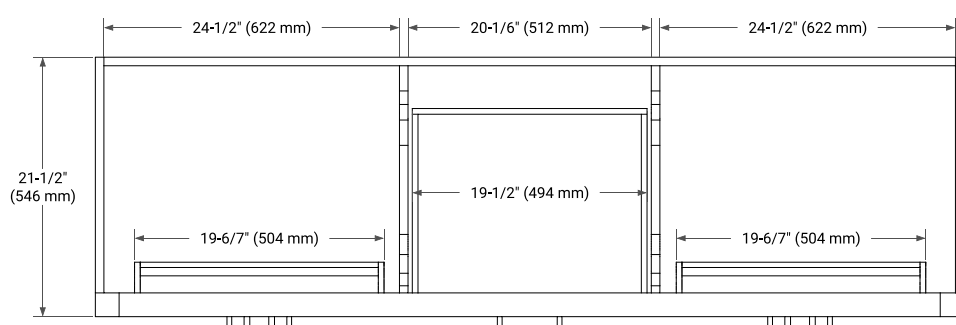

HEPBURN 72" DOUBLE SINK BASE CABINET

BASE CABINET DIMENSIONS

72" W x 21.5" D x 34.5" H

FEATURES

- Solid wood frame & plywood panels
- Dovetail drawers and joints
- Soft closing doors & drawers

HARDWARE FINISHES*

White Grey Midnight Blue Oak

FRONT VIEW

SIDE VIEW

PLAN VIEW

72" DOUBLE OVAL SINK COUNTERTOP WITH 1.5 IN. THICKNESS

ARIEL

OVERALL DIMENSIONS

72.25" W x 22" D x 1.5" H

COUNTERTOP PLAN VIEW

EDGE SIDE VIEW

THREE DIMENSIONAL COUNTERTOP VIEW