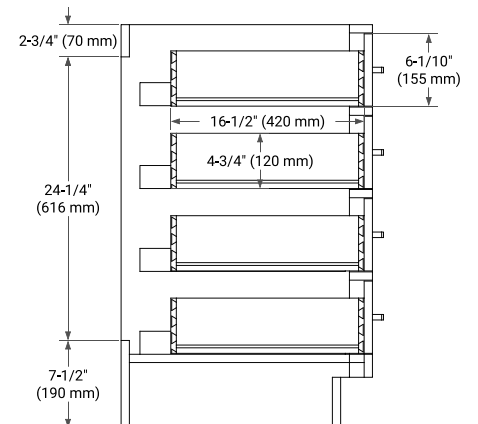

HEPBURN 72" DOUBLE SINK BASE CABINET

BASE CABINET DIMENSIONS

72" W x 21.5" D x 34.5" H

FEATURES

- Solid wood frame & plywood panels
- Dovetail drawers and joints
- Soft closing doors & drawers

HARDWARE FINISHES*

White Grey Midnight Blue Oak

FRONT VIEW

SIDE VIEW

PLAN VIEW

72" DOUBLE OVAL SINK COUNTERTOP WITH 1.5 IN. THICKNESS

ARIEL

OVERALL DIMENSIONS

72.25" W x 22" D x 1.5" H

COUNTERTOP OPTIONS

Carrara White Quartz

FEATURES

- Solid countertop with mitered edges & seams
- Undermount white oval sink
- Pre-drilled for 8" widespread faucet

INCLUDED

- Countertop
- Matching Backsplash
- Oval Sinks

COUNTERTOP PLAN VIEW

EDGE SIDE VIEW

THREE DIMENSIONAL COUNTERTOP VIEW