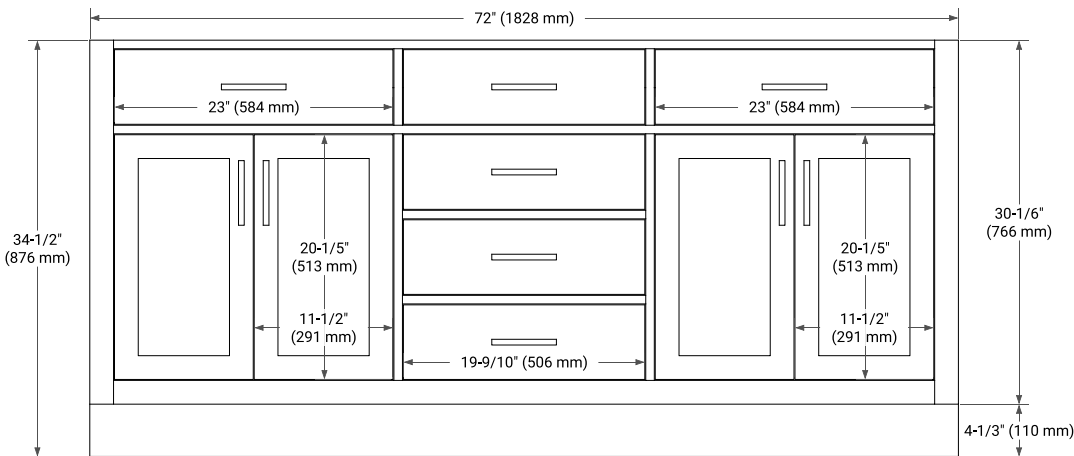

HEPBURN 72" DOUBLE SINK BASE CABINET

BASE CABINET DIMENSIONS

72" W x 21.5" D x 34.5" H

FEATURES

- Solid wood frame & plywood panels
- Dovetail drawers and joints
- Soft closing doors & drawers

HARDWARE FINISHES*

White Grey Midnight Blue Oak

FRONT VIEW

SIDE VIEW

PLAN VIEW

72" DOUBLE OVAL SINK COUNTERTOP WITH 1.5 IN. THICKNESS

ARIEL

OVERALL DIMENSIONS

72.25" W x 22" D x 1.5" H

COUNTERTOP PLAN VIEW

EDGE SIDE VIEW

THREE DIMENSIONAL COUNTERTOP VIEW