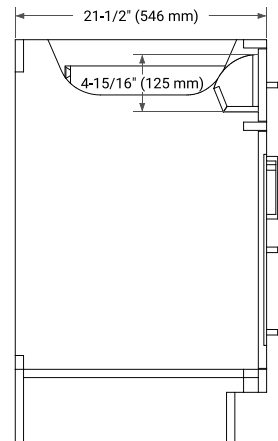

HEPBURN 72" DOUBLE SINK BASE CABINET

BASE CABINET DIMENSIONS

72" W x 21.5" D x 34.5" H

FEATURES

- Solid wood frame & plywood panels
- Dovetail drawers and joints
- Soft closing doors & drawers

HARDWARE FINISHES*

White Grey Midnight Blue Oak

FRONT VIEW

SIDE VIEW

PLAN VIEW

72" DOUBLE OVAL SINK COUNTERTOP WITH 1.5 IN. THICKNESS

ARIEL

OVERALL DIMENSIONS

72.25" W x 22" D x 1.5" H

COUNTERTOP PLAN VIEW

EDGE SIDE VIEW

THREE DIMENSIONAL COUNTERTOP VIEW