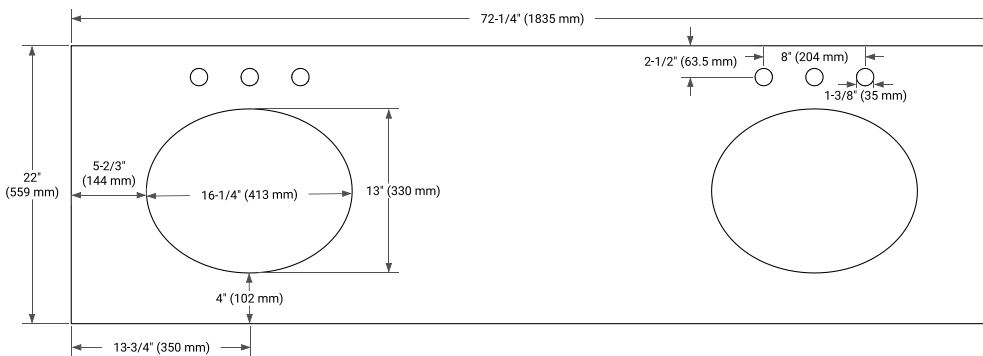

HEPBURN 72" DOUBLE SINK BASE CABINET

BASE CABINET DIMENSIONS

72" W x 21.5" D x 34.5" H

FEATURES

- Solid wood frame & plywood panels
- Dovetail drawers and joints
- Soft closing doors & drawers

HARDWARE FINISHES*

White Grey Midnight Blue Oak

FRONT VIEW

SIDE VIEW

PLAN VIEW

72" DOUBLE OVAL SINK COUNTERTOP WITH 1.5 IN. THICKNESS

ARIEL

OVERALL DIMENSIONS

72.25" W x 22" D x 1.5" H

COUNTERTOP OPTIONS

Carrara White Quartz

FEATURES

- Solid countertop with mitered edges & seams
- Undermount white oval sink
- Pre-drilled for 8" widespread faucet

INCLUDED

- Countertop
- Matching Backsplash
- Oval Sinks

COUNTERTOP PLAN VIEW

EDGE SIDE VIEW

THREE DIMENSIONAL COUNTERTOP VIEW