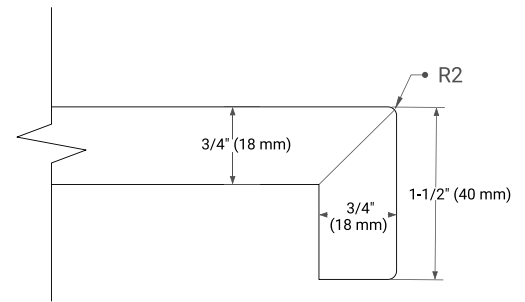

OVERALL DIMENSIONS

66.25" W x 22" D x 1.5" H

COUNTERTOP OPTIONS

Carrara White Quartz

FEATURES

- Solid countertop with mitered edges & seams
- Undermount white oval sink
- Pre-drilled for 8" widespread faucet

INCLUDED

- Countertop
- Matching Backsplash
- Oval Sink

COUNTERTOP PLAN VIEW

EDGE SIDE VIEW

THREE DIMENSIONAL COUNTERTOP VIEW