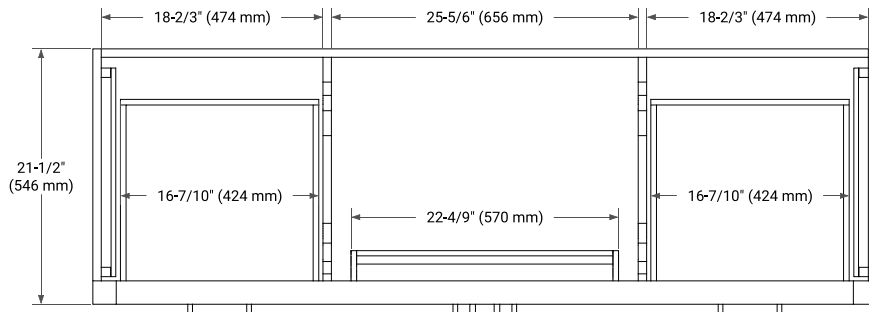

BASE CABINET DIMENSIONS

66" W x 21.5" D x 34.5" H

FEATURES

- Solid wood frame & plywood panels
- Dovetail drawers and joints
- Soft closing doors & drawers

HARDWARE FINISHES*

Brushed Nickel Satin Brass Matte Black Polished Chrome

OVERALL DIMENSIONS

66.25" W x 22" D x 1.5" H

COUNTERTOP OPTIONS

Carrara White Quartz

FEATURES

- Solid countertop with mitered edges & seams
- Undermount white oval sink
- Pre-drilled for 8" widespread faucet

INCLUDED

- Countertop
- Matching Backsplash
- Oval Sink

COUNTERTOP PLAN VIEW

EDGE SIDE VIEW

THREE DIMENSIONAL COUNTERTOP VIEW