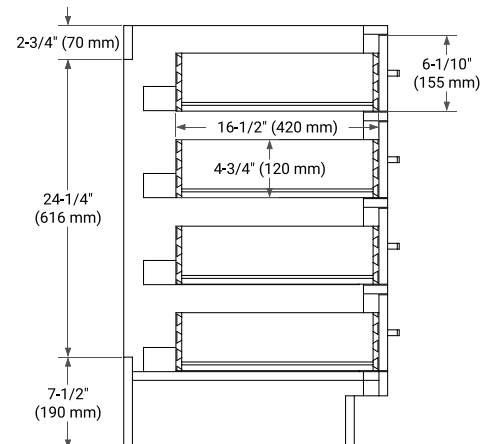

BASE CABINET DIMENSIONS

66" W x 21.5" D x 34.5" H

FEATURES

- Solid wood frame & plywood panels
- Dovetail drawers and joints
- Soft closing doors & drawers

HARDWARE FINISHES*

Brushed Nickel Satin Brass Matte Black Polished Chrome

OVERALL DIMENSIONS

66.25" W x 22" D x 1.5" H

COUNTERTOP OPTIONS

Carrara White Quartz

FEATURES

- Solid countertop with mitered edges & seams
- Undermount white oval sink
- Pre-drilled for 8" widespread faucet

INCLUDED

- Countertop
- Matching Backsplash
- Oval Sink

COUNTERTOP PLAN VIEW

EDGE SIDE VIEW

THREE DIMENSIONAL COUNTERTOP VIEW