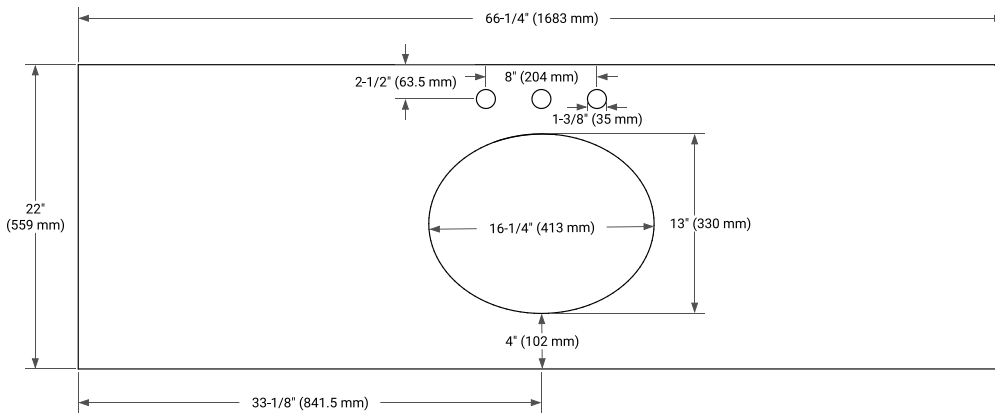

BASE CABINET DIMENSIONS

66" W x 21.5" D x 34.5" H

FEATURES

- Solid wood frame & plywood panels
- Dovetail drawers and joints
- Soft closing doors & drawers

HARDWARE FINISHES*

Brushed Nickel Satin Brass Matte Black Polished Chrome

OVERALL DIMENSIONS

66.25" W x 22" D x 1.5" H

COUNTERTOP OPTIONS

Carrara White Quartz

FEATURES

- Solid countertop with mitered edges & seams
- Undermount white oval sink
- Pre-drilled for 8" widespread faucet

INCLUDED

- Countertop
- Matching Backsplash
- Oval Sink

COUNTERTOP PLAN VIEW

EDGE SIDE VIEW

THREE DIMENSIONAL COUNTERTOP VIEW