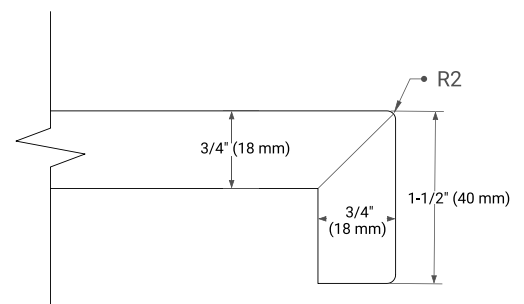

White Grey Midnight Blue Oak

FRONT VIEW

SIDE VIEW

PLAN VIEW

66" DOUBLE OVAL SINK COUNTERTOP WITH 1.5 IN. THICKNESS

ARIEL

OVERALL DIMENSIONS

66.25" W x 22" D x 1.5" H

COUNTERTOP OPTIONS

Carrara White Quartz

FEATURES

- Solid countertop with mitered edges & seams
- Undermount white oval sink
- Pre-drilled for 8" widespread faucet

INCLUDED

- Countertop
- Matching Backsplash
- Oval Sinks

COUNTERTOP PLAN VIEW

EDGE SIDE VIEW

THREE DIMENSIONAL COUNTERTOP VIEW