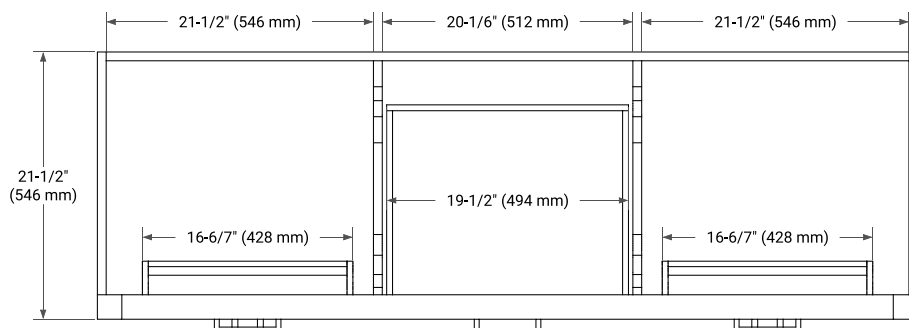

HEPBURN 66" DOUBLE SINK BASE CABINET

BASE CABINET DIMENSIONS

66" W x 21.5" D x 34.5" H

FEATURES

- Solid wood frame & plywood panels
- Dovetail drawers and joints
- Soft closing doors & drawers

HARDWARE FINISHES*

White Grey Midnight Blue Oak

FRONT VIEW

SIDE VIEW

PLAN VIEW

66" DOUBLE OVAL SINK COUNTERTOP WITH 1.5 IN. THICKNESS

ARIEL

OVERALL DIMENSIONS

66.25" W x 22" D x 1.5" H

COUNTERTOP PLAN VIEW

EDGE SIDE VIEW

THREE DIMENSIONAL COUNTERTOP VIEW