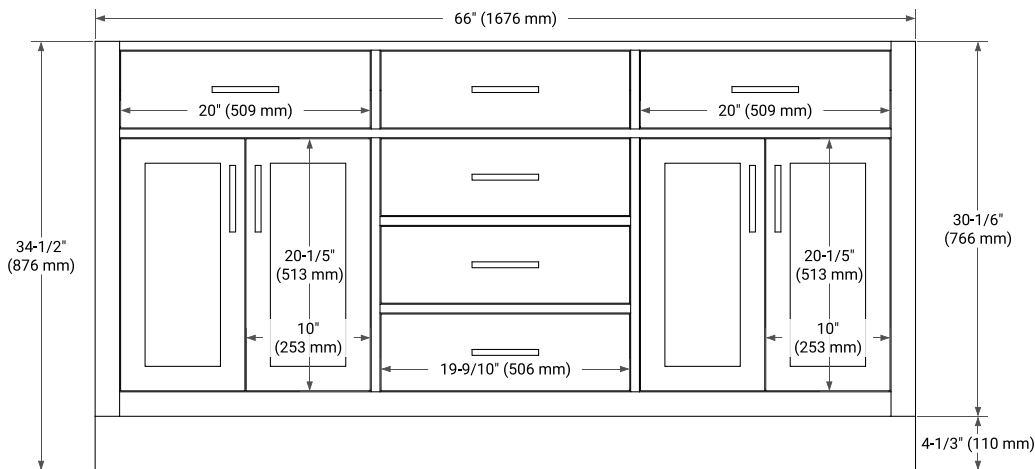

HEPBURN 66" DOUBLE SINK BASE CABINET

BASE CABINET DIMENSIONS

66" W x 21.5" D x 34.5" H

FEATURES

- Solid wood frame & plywood panels
- Dovetail drawers and joints
- Soft closing doors & drawers

HARDWARE FINISHES*

White Grey Midnight Blue Oak

FRONT VIEW

SIDE VIEW

PLAN VIEW

66" DOUBLE OVAL SINK COUNTERTOP WITH 1.5 IN. THICKNESS

ARIEL

OVERALL DIMENSIONS

66.25" W x 22" D x 1.5" H

COUNTERTOP PLAN VIEW

EDGE SIDE VIEW

THREE DIMENSIONAL COUNTERTOP VIEW