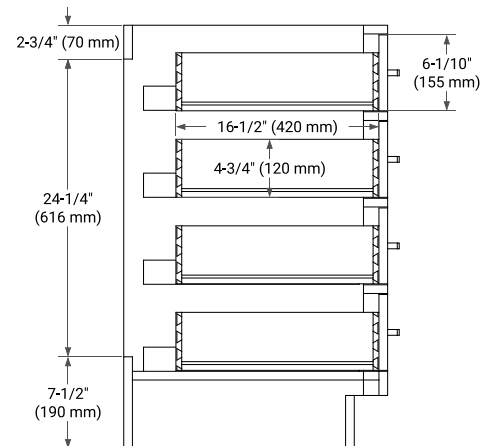

HEPBURN 66" DOUBLE SINK BASE CABINET

BASE CABINET DIMENSIONS

66" W x 21.5" D x 34.5" H

FEATURES

- Solid wood frame & plywood panels
- Dovetail drawers and joints
- Soft closing doors & drawers

HARDWARE FINISHES*

White Grey Midnight Blue Oak

FRONT VIEW

SIDE VIEW

PLAN VIEW

66" DOUBLE OVAL SINK COUNTERTOP WITH 1.5 IN. THICKNESS

ARIEL

OVERALL DIMENSIONS

66.25" W x 22" D x 1.5" H

COUNTERTOP OPTIONS

Carrara White Quartz

FEATURES

- Solid countertop with mitered edges & seams
- Undermount white oval sink
- Pre-drilled for 8" widespread faucet

INCLUDED

- Countertop
- Matching Backsplash
- Oval Sinks

COUNTERTOP PLAN VIEW

EDGE SIDE VIEW

THREE DIMENSIONAL COUNTERTOP VIEW