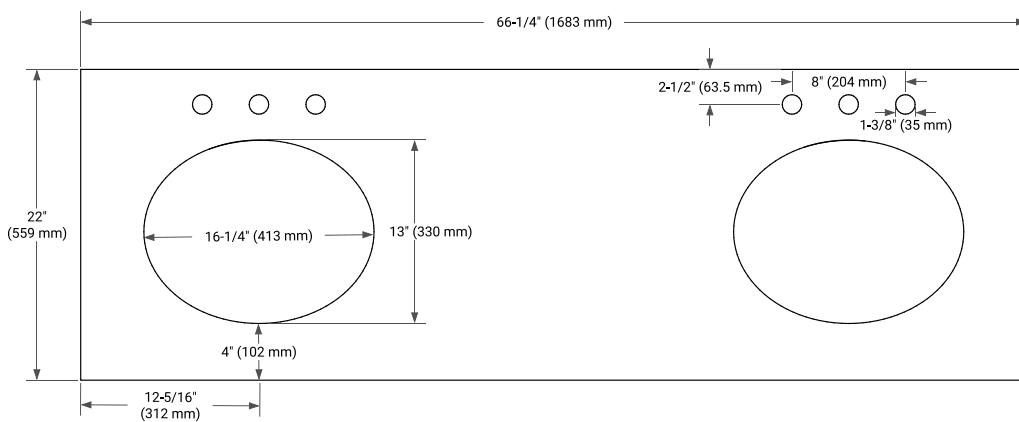

HEPBURN 66" DOUBLE SINK BASE CABINET

BASE CABINET DIMENSIONS

66" W x 21.5" D x 34.5" H

FEATURES

- Solid wood frame & plywood panels
- Dovetail drawers and joints
- Soft closing doors & drawers

HARDWARE FINISHES*

White Grey Midnight Blue Oak

FRONT VIEW

SIDE VIEW

PLAN VIEW

66" DOUBLE OVAL SINK COUNTERTOP WITH 1.5 IN. THICKNESS

ARIEL

OVERALL DIMENSIONS

66.25" W x 22" D x 1.5" H

COUNTERTOP OPTIONS

Carrara White Quartz

FEATURES

- Solid countertop with mitered edges & seams
- Undermount white oval sink
- Pre-drilled for 8" widespread faucet

INCLUDED

- Countertop
- Matching Backsplash
- Oval Sinks

COUNTERTOP PLAN VIEW

EDGE SIDE VIEW

THREE DIMENSIONAL COUNTERTOP VIEW