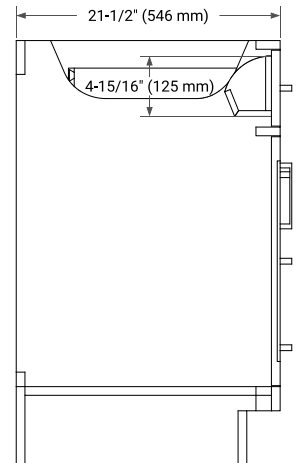

HEPBURN 66" DOUBLE SINK BASE CABINET

BASE CABINET DIMENSIONS

66" W x 21.5" D x 34.5" H

FEATURES

- Solid wood frame & plywood panels
- Dovetail drawers and joints
- Soft closing doors & drawers

HARDWARE FINISHES*

White Grey Midnight Blue Oak

FRONT VIEW

SIDE VIEW

PLAN VIEW

66" DOUBLE OVAL SINK COUNTERTOP WITH 1.5 IN. THICKNESS

ARIEL

OVERALL DIMENSIONS

66.25" W x 22" D x 1.5" H

COUNTERTOP PLAN VIEW

EDGE SIDE VIEW

THREE DIMENSIONAL COUNTERTOP VIEW