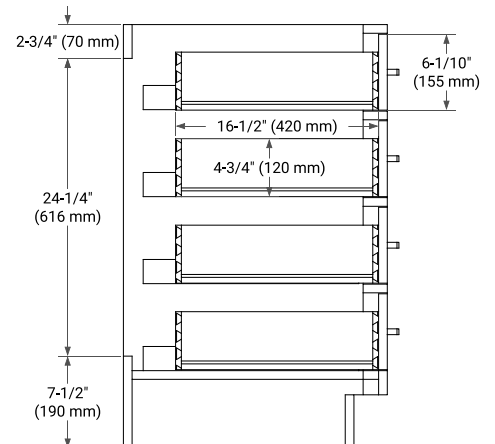

HEPBURN 60" SINGLE SINK BASE CABINET

ARIEL

BASE CABINET DIMENSIONS

60" W x 21.5" D x 34.5" H

FEATURES

- Solid wood frame & plywood panels
- Dovetail drawers and joints
- Soft closing doors & drawers

HARDWARE FINISHES*

White Grey Midnight Blue Oak

FRONT VIEW

SIDE VIEW

PLAN VIEW

60" SINGLE RECTANGLE SINK COUNTERTOP WITH 1.5 IN. THICKNESS

ARIEL

OVERALL DIMENSIONS

60.25" W x 22" D x 1.5" H

COUNTERTOP OPTIONS

Carrara White Quartz

FEATURES

- Solid countertop with mitered edges & seams
- Undermount white rectangular sink
- Pre-drilled for 8" widespread faucet

INCLUDED

- Countertop
- Matching Backsplash
- Rectangle Sink

COUNTERTOP PLAN VIEW

EDGE SIDE VIEW

THREE DIMENSIONAL COUNTERTOP VIEW