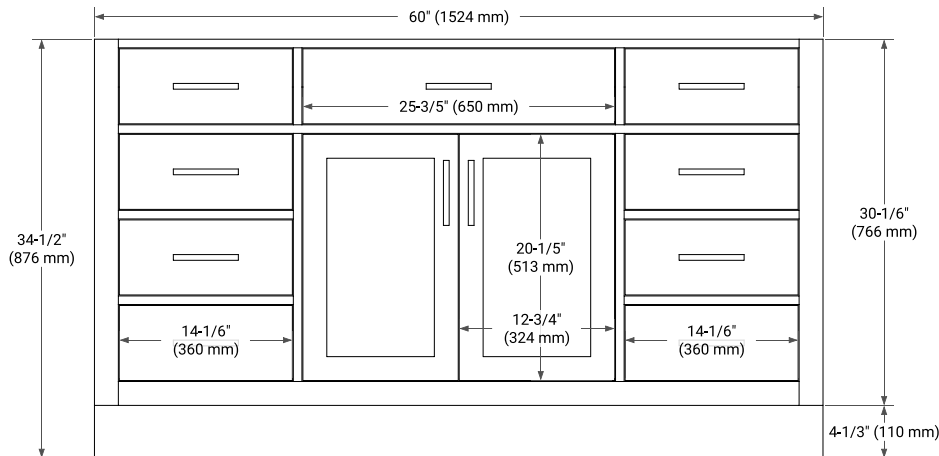

HEPBURN 60" SINGLE SINK BASE CABINET

ARIEL

BASE CABINET DIMENSIONS

60" W x 21.5" D x 34.5" H

FEATURES

- Solid wood frame & plywood panels
- Dovetail drawers and joints
- Soft closing doors & drawers

HARDWARE FINISHES*

White Grey Midnight Blue Oak

FRONT VIEW

SIDE VIEW

PLAN VIEW

60" SINGLE RECTANGLE SINK COUNTERTOP WITH 1.5 IN. THICKNESS

ARIEL

OVERALL DIMENSIONS

60.25" W x 22" D x 1.5" H

COUNTERTOP OPTIONS

Carrara White Quartz

FEATURES

- Solid countertop with mitered edges & seams
- Undermount white rectangular sink
- Pre-drilled for 8" widespread faucet

INCLUDED

- Countertop
- Matching Backsplash
- Rectangle Sink

COUNTERTOP PLAN VIEW

EDGE SIDE VIEW

THREE DIMENSIONAL COUNTERTOP VIEW