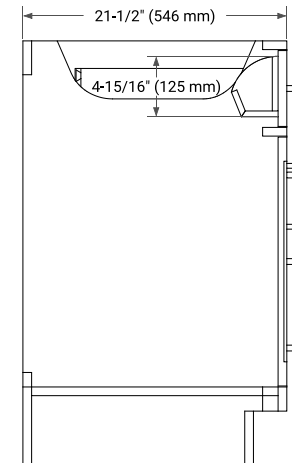

HEPBURN 60" SINGLE SINK BASE CABINET

ARIEL

BASE CABINET DIMENSIONS

60" W x 21.5" D x 34.5" H

FEATURES

- Solid wood frame & plywood panels
- Dovetail drawers and joints
- Soft closing doors & drawers

HARDWARE FINISHES*

White Grey Midnight Blue Oak

FRONT VIEW

SIDE VIEW

PLAN VIEW

60" SINGLE RECTANGLE SINK COUNTERTOP WITH 1.5 IN. THICKNESS

ARIEL

OVERALL DIMENSIONS

60.25" W x 22" D x 1.5" H

COUNTERTOP PLAN VIEW

EDGE SIDE VIEW

THREE DIMENSIONAL COUNTERTOP VIEW