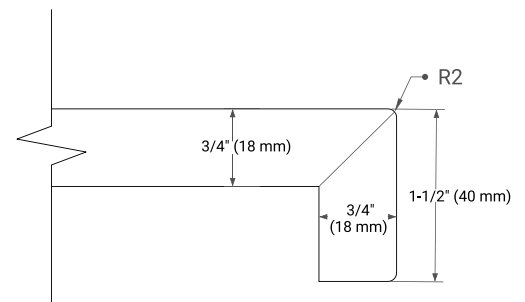

White Grey Midnight Blue Oak

FRONT VIEW

SIDE VIEW

PLAN VIEW

60" SINGLE RECTANGLE SINK COUNTERTOP WITH 1.5 IN. THICKNESS

ARIEL

OVERALL DIMENSIONS

60.25" W x 22" D x 1.5" H

COUNTERTOP OPTIONS

Carrara White Quartz

FEATURES

- Solid countertop with mitered edges & seams
- Undermount white rectangular sink
- Pre-drilled for 8" widespread faucet

INCLUDED

- Countertop
- Matching Backsplash
- Rectangle Sink

COUNTERTOP PLAN VIEW

EDGE SIDE VIEW

THREE DIMENSIONAL COUNTERTOP VIEW