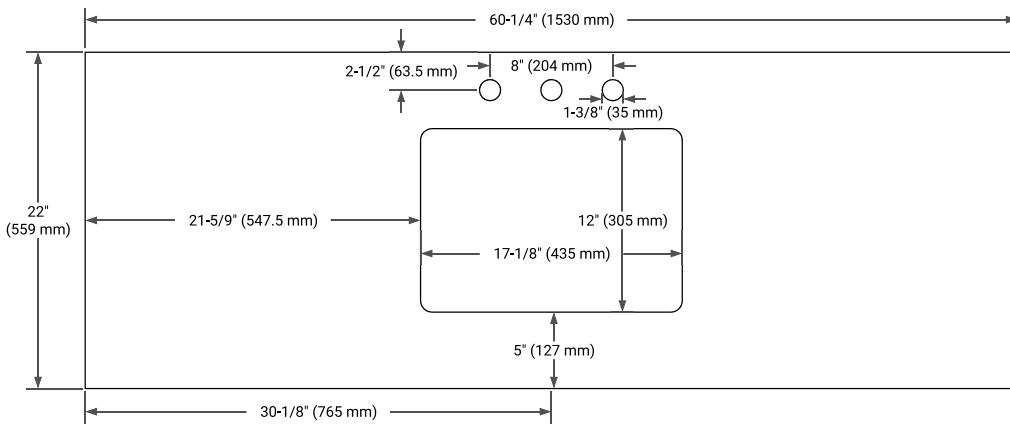

White Grey Midnight Blue Oak

FRONT VIEW

SIDE VIEW

PLAN VIEW

60" SINGLE RECTANGLE SINK COUNTERTOP WITH 1.5 IN. THICKNESS

ARIEL

OVERALL DIMENSIONS

60.25" W x 22" D x 1.5" H

COUNTERTOP OPTIONS

Carrara White Quartz

FEATURES

- Solid countertop with mitered edges & seams
- Undermount white rectangular sink
- Pre-drilled for 8" widespread faucet

INCLUDED

- Countertop
- Matching Backsplash
- Rectangle Sink

COUNTERTOP PLAN VIEW

EDGE SIDE VIEW

THREE DIMENSIONAL COUNTERTOP VIEW