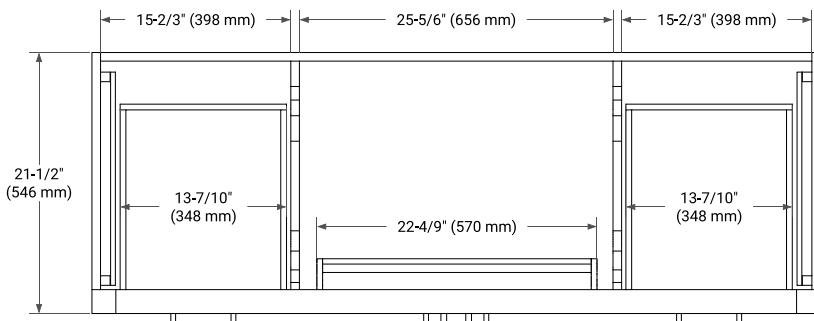

HEPBURN 60" SINGLE SINK BASE CABINET

ARIEL

BASE CABINET DIMENSIONS

60" W x 21.5" D x 34.5" H

FEATURES

- Solid wood frame & plywood panels
- Dovetail drawers and joints
- Soft closing doors & drawers

HARDWARE FINISHES*

White Grey Midnight Blue Oak

FRONT VIEW

SIDE VIEW

PLAN VIEW

60" SINGLE RECTANGLE SINK COUNTERTOP WITH 1.5 IN. THICKNESS

ARIEL

OVERALL DIMENSIONS

60.25" W x 22" D x 1.5" H

COUNTERTOP PLAN VIEW

EDGE SIDE VIEW

THREE DIMENSIONAL COUNTERTOP VIEW