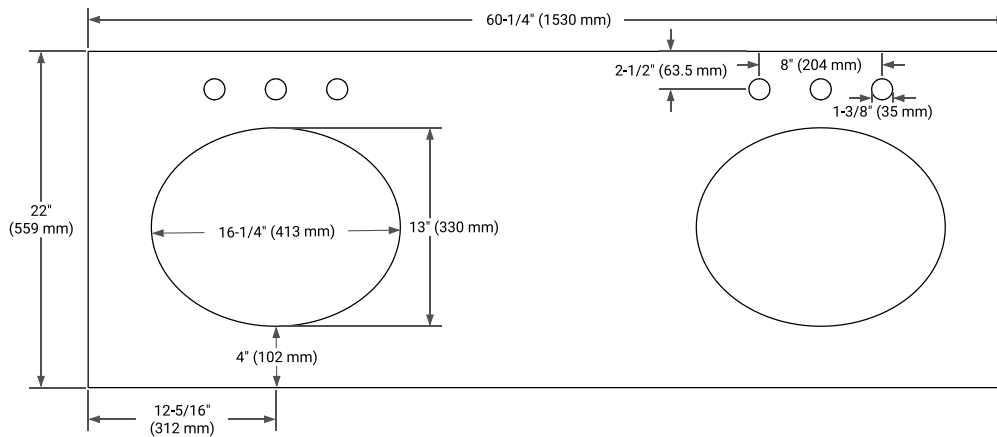

HEPBURN 60" DOUBLE SINK BASE CABINET

ARIEL

BASE CABINET DIMENSIONS

60" W x 21.5" D x 34.5" H

FEATURES

- Solid wood frame & plywood panels
- Dovetail drawers and joints
- Soft closing doors & drawers

HARDWARE FINISHES*

White Grey Midnight Blue Oak

FRONT VIEW

SIDE VIEW

PLAN VIEW

60" DOUBLE OVAL SINK COUNTERTOP WITH 1.5 IN. THICKNESS

ARIEL

OVERALL DIMENSIONS

60.25" W x 22" D x 1.5" H

COUNTERTOP OPTIONS

Carrara White Quartz

FEATURES

- Solid countertop with mitered edges & seams
- Undermount white oval sink
- Pre-drilled for 8" widespread faucet

INCLUDED

- Countertop
- Matching Backsplash
- Oval Sinks

COUNTERTOP PLAN VIEW

EDGE SIDE VIEW

THREE DIMENSIONAL COUNTERTOP VIEW