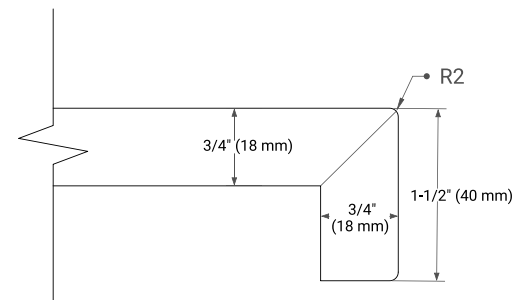

White Grey Midnight Blue Oak

FRONT VIEW

SIDE VIEW

PLAN VIEW

60" DOUBLE OVAL SINK COUNTERTOP WITH 1.5 IN. THICKNESS

ARIEL

OVERALL DIMENSIONS

60.25" W x 22" D x 1.5" H

COUNTERTOP OPTIONS

Carrara White Quartz

FEATURES

- Solid countertop with mitered edges & seams
- Undermount white oval sink
- Pre-drilled for 8" widespread faucet

INCLUDED

- Countertop
- Matching Backsplash
- Oval Sinks

COUNTERTOP PLAN VIEW

EDGE SIDE VIEW

THREE DIMENSIONAL COUNTERTOP VIEW