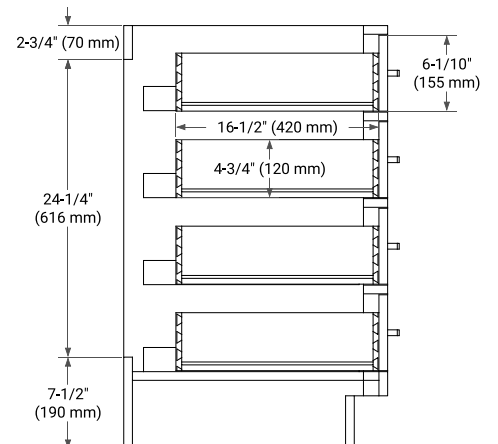

HEPBURN 60" DOUBLE SINK BASE CABINET

ARIEL

BASE CABINET DIMENSIONS

60" W x 21.5" D x 34.5" H

FEATURES

- Solid wood frame & plywood panels
- Dovetail drawers and joints
- Soft closing doors & drawers

HARDWARE FINISHES*

White Grey Midnight Blue Oak

FRONT VIEW

SIDE VIEW

PLAN VIEW

60" DOUBLE OVAL SINK COUNTERTOP WITH 1.5 IN. THICKNESS

ARIEL

OVERALL DIMENSIONS

60.25" W x 22" D x 1.5" H

COUNTERTOP OPTIONS

Carrara White Quartz

FEATURES

- Solid countertop with mitered edges & seams
- Undermount white oval sink
- Pre-drilled for 8" widespread faucet

INCLUDED

- Countertop
- Matching Backsplash
- Oval Sinks

COUNTERTOP PLAN VIEW

EDGE SIDE VIEW

THREE DIMENSIONAL COUNTERTOP VIEW