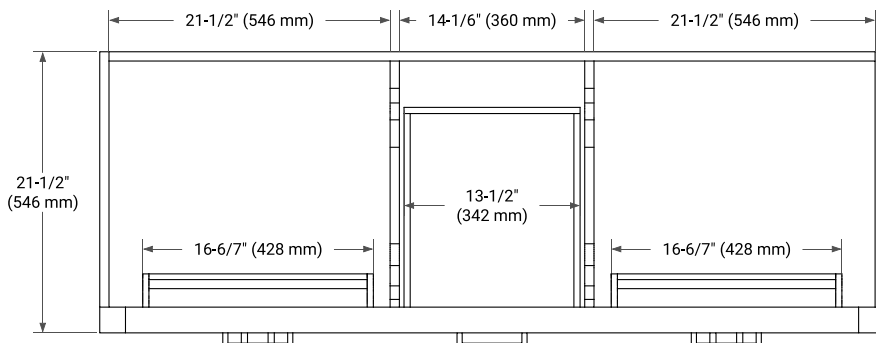

HEPBURN 60" DOUBLE SINK BASE CABINET

ARIEL

BASE CABINET DIMENSIONS

60" W x 21.5" D x 34.5" H

FEATURES

- Solid wood frame & plywood panels
- Dovetail drawers and joints
- Soft closing doors & drawers

HARDWARE FINISHES*

White Grey Midnight Blue Oak

FRONT VIEW

SIDE VIEW

PLAN VIEW

60" DOUBLE OVAL SINK COUNTERTOP WITH 1.5 IN. THICKNESS

ARIEL

OVERALL DIMENSIONS

60.25" W x 22" D x 1.5" H

COUNTERTOP PLAN VIEW

EDGE SIDE VIEW

THREE DIMENSIONAL COUNTERTOP VIEW