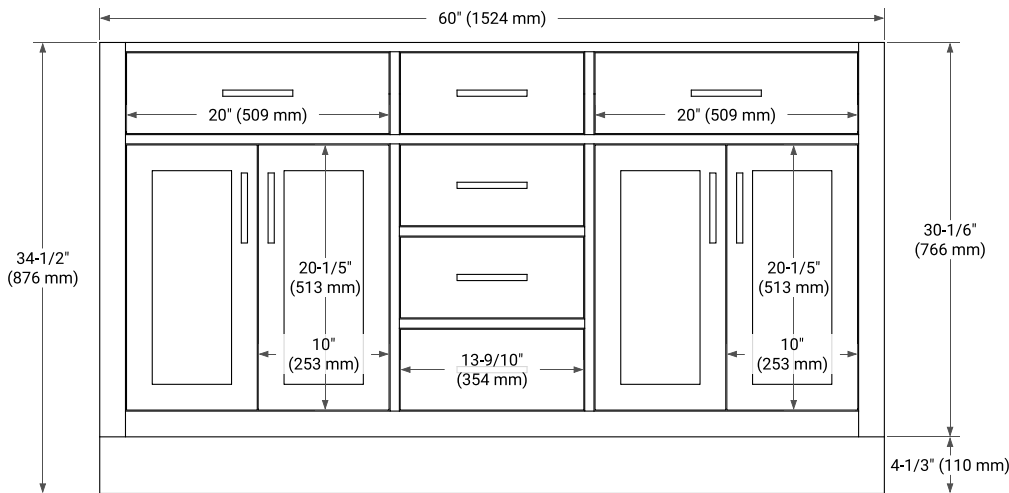

HEPBURN 60" DOUBLE SINK BASE CABINET

ARIEL

BASE CABINET DIMENSIONS

60" W x 21.5" D x 34.5" H

FEATURES

- Solid wood frame & plywood panels
- Dovetail drawers and joints
- Soft closing doors & drawers

HARDWARE FINISHES*

White Grey Midnight Blue Oak

FRONT VIEW

SIDE VIEW

PLAN VIEW

60" DOUBLE OVAL SINK COUNTERTOP WITH 1.5 IN. THICKNESS

ARIEL

OVERALL DIMENSIONS

60.25" W x 22" D x 1.5" H

COUNTERTOP PLAN VIEW

EDGE SIDE VIEW

THREE DIMENSIONAL COUNTERTOP VIEW