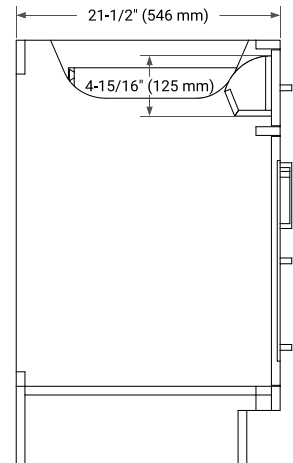

HEPBURN 60" DOUBLE SINK BASE CABINET

ARIEL

BASE CABINET DIMENSIONS

60" W x 21.5" D x 34.5" H

FEATURES

- Solid wood frame & plywood panels
- Dovetail drawers and joints
- Soft closing doors & drawers

HARDWARE FINISHES*

White Grey Midnight Blue Oak

FRONT VIEW

SIDE VIEW

PLAN VIEW

60" DOUBLE OVAL SINK COUNTERTOP WITH 1.5 IN. THICKNESS

ARIEL

OVERALL DIMENSIONS

60.25" W x 22" D x 1.5" H

COUNTERTOP PLAN VIEW

EDGE SIDE VIEW

THREE DIMENSIONAL COUNTERTOP VIEW