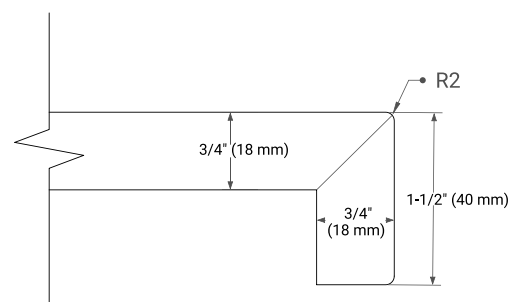

White Grey Midnight Blue Oak

FRONT VIEW

SIDE VIEW

PLAN VIEW

54" SINGLE RECTANGLE SINK COUNTERTOP WITH 1.5 IN. THICKNESS

ARIEL

OVERALL DIMENSIONS

54.25" W x 22" D x 1.5" H

COUNTERTOP OPTIONS

Carrara White Quartz

FEATURES

- Solid countertop with mitered edges & seams
- Undermount white rectangular sink
- Pre-drilled for 8" widespread faucet

INCLUDED

- Countertop
- Matching Backsplash
- Rectangle Sink

COUNTERTOP PLAN VIEW

EDGE SIDE VIEW

THREE DIMENSIONAL COUNTERTOP VIEW