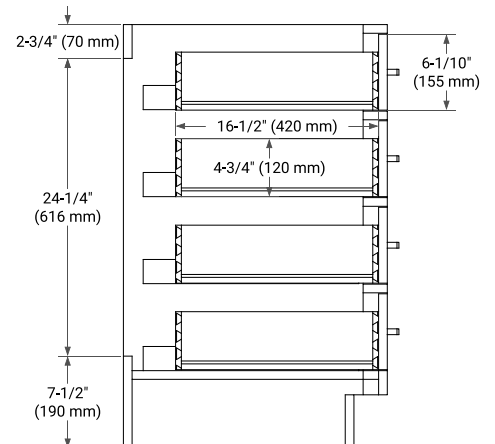

HEPBURN 54" SINGLE SINK BASE CABINET

ARIEL

BASE CABINET DIMENSIONS

54" W x 21.5" D x 34.5" H

FEATURES

- Solid wood frame & plywood panels
- Dovetail drawers and joints
- Soft closing doors & drawers

HARDWARE FINISHES*

White Grey Midnight Blue Oak

FRONT VIEW

SIDE VIEW

PLAN VIEW

54" SINGLE RECTANGLE SINK COUNTERTOP WITH 1.5 IN. THICKNESS

ARIEL

OVERALL DIMENSIONS

54.25" W x 22" D x 1.5" H

COUNTERTOP OPTIONS

Carrara White Quartz

FEATURES

- Solid countertop with mitered edges & seams
- Undermount white rectangular sink
- Pre-drilled for 8" widespread faucet

INCLUDED

- Countertop
- Matching Backsplash
- Rectangle Sink

COUNTERTOP PLAN VIEW

EDGE SIDE VIEW

THREE DIMENSIONAL COUNTERTOP VIEW