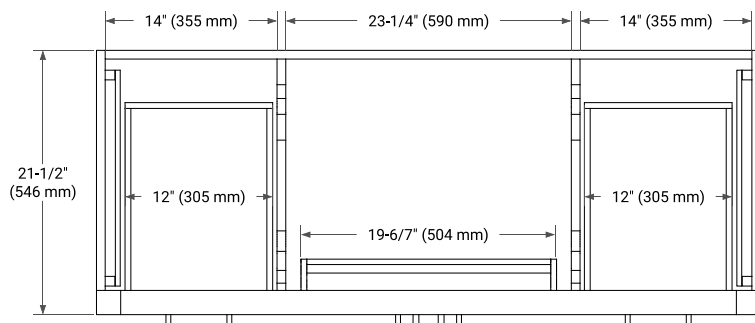

HEPBURN 54" SINGLE SINK BASE CABINET

ARIEL

BASE CABINET DIMENSIONS

54" W x 21.5" D x 34.5" H

FEATURES

- Solid wood frame & plywood panels
- Dovetail drawers and joints
- Soft closing doors & drawers

HARDWARE FINISHES*

White Grey Midnight Blue Oak

FRONT VIEW

SIDE VIEW

PLAN VIEW

54" SINGLE RECTANGLE SINK COUNTERTOP WITH 1.5 IN. THICKNESS

ARIEL

OVERALL DIMENSIONS

54.25" W x 22" D x 1.5" H

COUNTERTOP PLAN VIEW

EDGE SIDE VIEW

THREE DIMENSIONAL COUNTERTOP VIEW