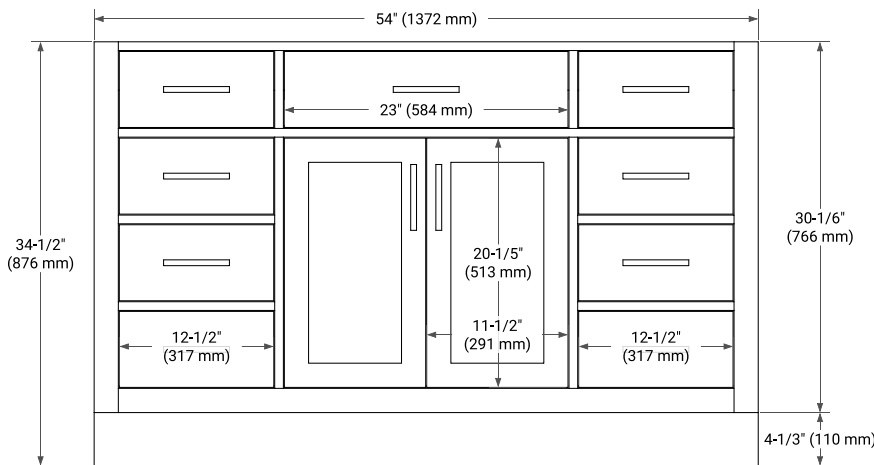

HEPBURN 54" SINGLE SINK BASE CABINET

ARIEL

BASE CABINET DIMENSIONS

54" W x 21.5" D x 34.5" H

FEATURES

- Solid wood frame & plywood panels
- Dovetail drawers and joints
- Soft closing doors & drawers

HARDWARE FINISHES*

White Grey Midnight Blue Oak

FRONT VIEW

SIDE VIEW

PLAN VIEW

54" SINGLE RECTANGLE SINK COUNTERTOP WITH 1.5 IN. THICKNESS

ARIEL

OVERALL DIMENSIONS

54.25" W x 22" D x 1.5" H

COUNTERTOP OPTIONS

Carrara White Quartz

FEATURES

- Solid countertop with mitered edges & seams
- Undermount white rectangular sink
- Pre-drilled for 8" widespread faucet

INCLUDED

- Countertop
- Matching Backsplash
- Rectangle Sink

COUNTERTOP PLAN VIEW

EDGE SIDE VIEW

THREE DIMENSIONAL COUNTERTOP VIEW