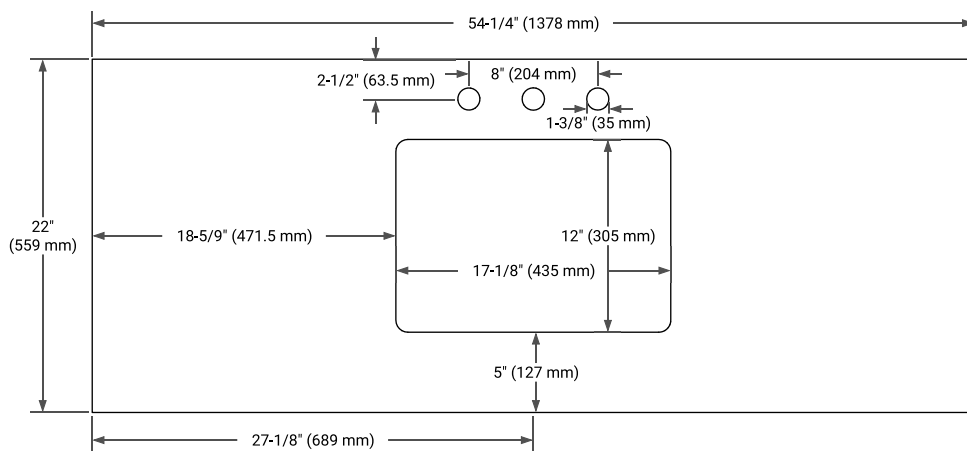

White Grey Midnight Blue Oak

FRONT VIEW

SIDE VIEW

PLAN VIEW

54" SINGLE RECTANGLE SINK COUNTERTOP WITH 1.5 IN. THICKNESS

ARIEL

OVERALL DIMENSIONS

54.25" W x 22" D x 1.5" H

COUNTERTOP OPTIONS

Carrara White Quartz

FEATURES

- Solid countertop with mitered edges & seams
- Undermount white rectangular sink
- Pre-drilled for 8" widespread faucet

INCLUDED

- Countertop
- Matching Backsplash
- Rectangle Sink

COUNTERTOP PLAN VIEW

EDGE SIDE VIEW

THREE DIMENSIONAL COUNTERTOP VIEW