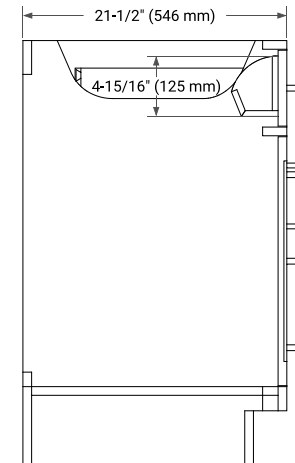

HEPBURN 54" SINGLE SINK BASE CABINET

ARIEL

BASE CABINET DIMENSIONS

54" W x 21.5" D x 34.5" H

FEATURES

- Solid wood frame & plywood panels
- Dovetail drawers and joints
- Soft closing doors & drawers

HARDWARE FINISHES*

White Grey Midnight Blue Oak

FRONT VIEW

SIDE VIEW

PLAN VIEW

54" SINGLE RECTANGLE SINK COUNTERTOP WITH 1.5 IN. THICKNESS

ARIEL

OVERALL DIMENSIONS

54.25" W x 22" D x 1.5" H

COUNTERTOP PLAN VIEW

EDGE SIDE VIEW

THREE DIMENSIONAL COUNTERTOP VIEW