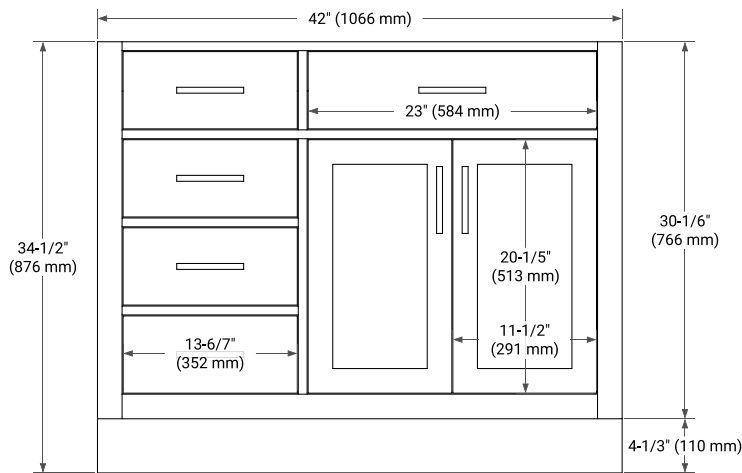

HEPBURN 42" RIGHT OFFSET CABINET

BASE CABINET DIMENSIONS

42" W x 21.5" D x 34.5" H

FEATURES

- Solid wood frame & plywood panels
- Dovetail drawers and joints
- Soft closing doors & drawers

HARDWARE FINISHES*

White Grey Midnight Blue Oak

FRONT VIEW

SIDE VIEW

PLAN VIEW

42" RIGHT OVAL SINK COUNTERTOP WITH 1.5 IN. THICKNESS

ARIEL

OVERALL DIMENSIONS

42.25" W x 22" D x 1.5" H

COUNTERTOP PLAN VIEW

EDGE SIDE VIEW

THREE DIMENSIONAL COUNTERTOP VIEW