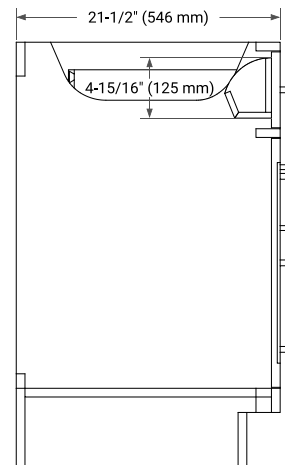

HEPBURN 42" RIGHT OFFSET CABINET

BASE CABINET DIMENSIONS

42" W x 21.5" D x 34.5" H

FEATURES

- Solid wood frame & plywood panels
- Dovetail drawers and joints
- Soft closing doors & drawers

HARDWARE FINISHES*

White Grey Midnight Blue Oak

FRONT VIEW

SIDE VIEW

PLAN VIEW

42" RIGHT OVAL SINK COUNTERTOP WITH 1.5 IN. THICKNESS

ARIEL

OVERALL DIMENSIONS

42.25" W x 22" D x 1.5" H

COUNTERTOP PLAN VIEW

EDGE SIDE VIEW

THREE DIMENSIONAL COUNTERTOP VIEW