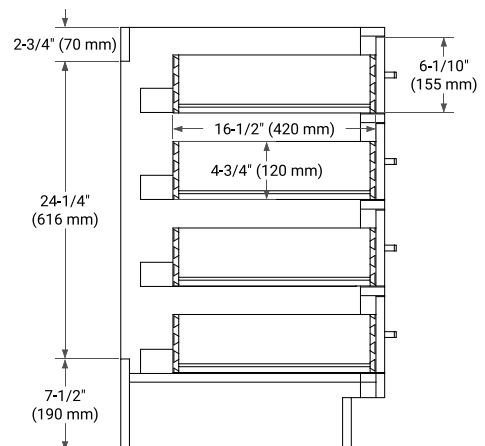

HEPBURN 42" RIGHT OFFSET CABINET

BASE CABINET DIMENSIONS

42" W x 21.5" D x 34.5" H

FEATURES

- Solid wood frame & plywood panels
- Dovetail drawers and joints
- Soft closing doors & drawers

HARDWARE FINISHES*

White Grey Midnight Blue Oak

FRONT VIEW

SIDE VIEW

PLAN VIEW

42" RIGHT OVAL SINK COUNTERTOP WITH 1.5 IN. THICKNESS

ARIEL

OVERALL DIMENSIONS

42.25" W x 22" D x 1.5" H

COUNTERTOP OPTIONS

Carrara White Quartz

FEATURES

- Solid countertop with mitered edges & seams
- Undermount white oval sink
- Pre-drilled for 8" widespread faucet

INCLUDED

- Countertop
- Matching Backsplash
- Oval Sink

COUNTERTOP PLAN VIEW

EDGE SIDE VIEW

THREE DIMENSIONAL COUNTERTOP VIEW