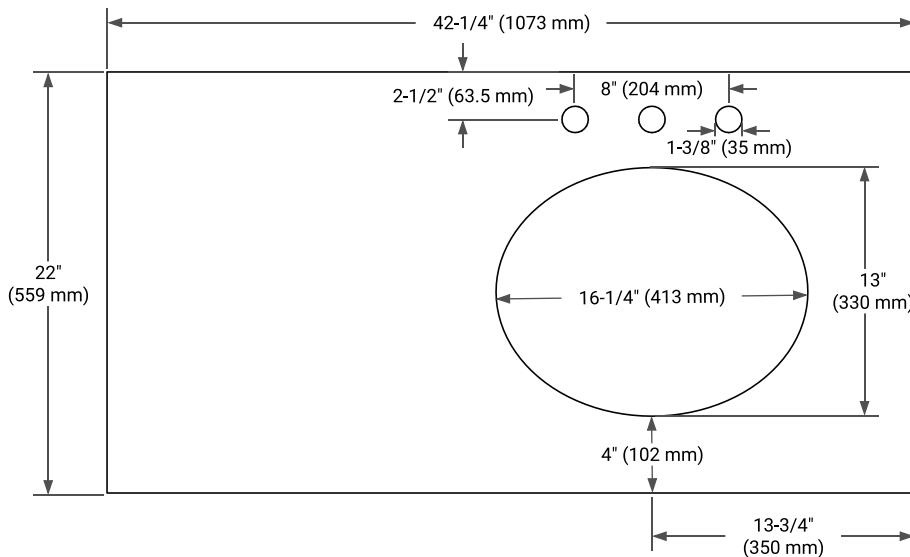

HEPBURN 42" RIGHT OFFSET CABINET

BASE CABINET DIMENSIONS

42" W x 21.5" D x 34.5" H

FEATURES

- Solid wood frame & plywood panels
- Dovetail drawers and joints
- Soft closing doors & drawers

HARDWARE FINISHES*

White Grey Midnight Blue Oak

FRONT VIEW

SIDE VIEW

PLAN VIEW

42" RIGHT OVAL SINK COUNTERTOP WITH 1.5 IN. THICKNESS

ARIEL

OVERALL DIMENSIONS

42.25" W x 22" D x 1.5" H

COUNTERTOP OPTIONS

Carrara White Quartz

FEATURES

- Solid countertop with mitered edges & seams
- Undermount white oval sink
- Pre-drilled for 8" widespread faucet

INCLUDED

- Countertop
- Matching Backsplash
- Oval Sink

COUNTERTOP PLAN VIEW

EDGE SIDE VIEW

THREE DIMENSIONAL COUNTERTOP VIEW