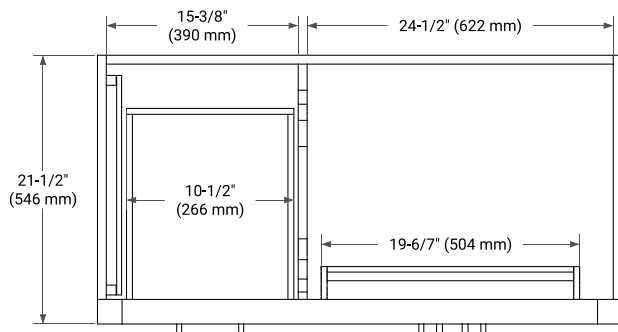

HEPBURN 42" RIGHT OFFSET CABINET

BASE CABINET DIMENSIONS

42" W x 21.5" D x 34.5" H

FEATURES

- Solid wood frame & plywood panels
- Dovetail drawers and joints
- Soft closing doors & drawers

HARDWARE FINISHES*

White Grey Midnight Blue Oak

FRONT VIEW

SIDE VIEW

PLAN VIEW

42" RIGHT OVAL SINK COUNTERTOP WITH 1.5 IN. THICKNESS

ARIEL

OVERALL DIMENSIONS

42.25" W x 22" D x 1.5" H

COUNTERTOP PLAN VIEW

EDGE SIDE VIEW

THREE DIMENSIONAL COUNTERTOP VIEW