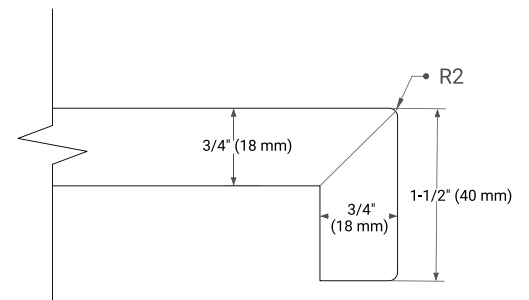

White Grey Midnight Blue Oak

FRONT VIEW

SIDE VIEW

PLAN VIEW

42" RIGHT OVAL SINK COUNTERTOP WITH 1.5 IN. THICKNESS

ARIEL

OVERALL DIMENSIONS

42.25" W x 22" D x 1.5" H

COUNTERTOP OPTIONS

Carrara White Quartz

FEATURES

- Solid countertop with mitered edges & seams
- Undermount white oval sink
- Pre-drilled for 8" widespread faucet

INCLUDED

- Countertop
- Matching Backsplash
- Oval Sink

COUNTERTOP PLAN VIEW

EDGE SIDE VIEW

THREE DIMENSIONAL COUNTERTOP VIEW