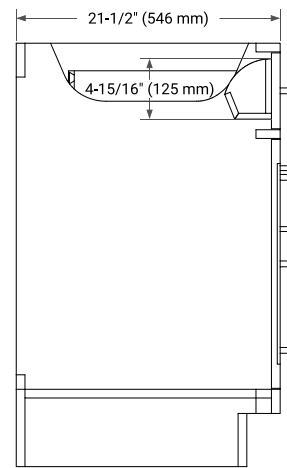

HEPBURN 42" LEFT OFFSET CABINET

BASE CABINET DIMENSIONS

42" W x 21.5" D x 34.5" H

FEATURES

- Solid wood frame & plywood panels
- Dovetail drawers and joints
- Soft closing doors & drawers

HARDWARE FINISHES*

White Grey Midnight Blue Oak

FRONT VIEW

SIDE VIEW

PLAN VIEW

42" LEFT RECTANGLE SINK COUNTERTOP WITH 1.5 IN. THICKNESS

ARIEL

OVERALL DIMENSIONS

42.25" W x 22" D x 1.5" H

COUNTERTOP PLAN VIEW

EDGE SIDE VIEW

THREE DIMENSIONAL COUNTERTOP VIEW