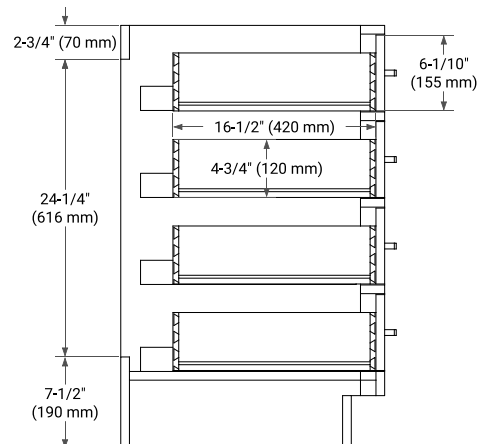

HEPBURN 42" LEFT OFFSET CABINET

BASE CABINET DIMENSIONS

42" W x 21.5" D x 34.5" H

FEATURES

- Solid wood frame & plywood panels
- Dovetail drawers and joints
- Soft closing doors & drawers

HARDWARE FINISHES*

White Grey Midnight Blue Oak

FRONT VIEW

SIDE VIEW

PLAN VIEW

42" LEFT RECTANGLE SINK COUNTERTOP WITH 1.5 IN. THICKNESS

ARIEL

OVERALL DIMENSIONS

42.25" W x 22" D x 1.5" H

COUNTERTOP OPTIONS

Carrara White Quartz

FEATURES

- Solid countertop with mitered edges & seams
- Undermount white rectangular sink
- Pre-drilled for 8" widespread faucet

INCLUDED

- Countertop
- Matching Backsplash
- Rectangle Sink

COUNTERTOP PLAN VIEW

EDGE SIDE VIEW

THREE DIMENSIONAL COUNTERTOP VIEW