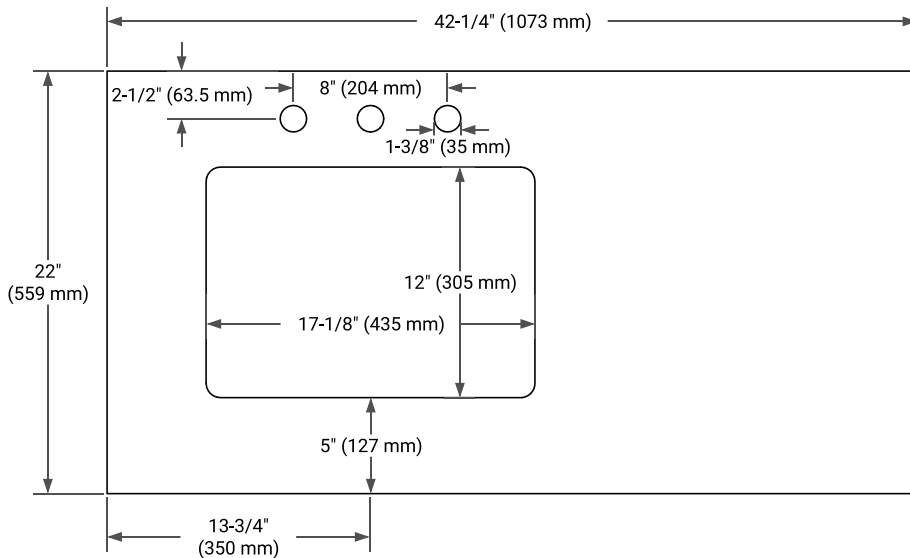

HEPBURN 42" LEFT OFFSET CABINET

BASE CABINET DIMENSIONS

42" W x 21.5" D x 34.5" H

FEATURES

- Solid wood frame & plywood panels
- Dovetail drawers and joints
- Soft closing doors & drawers

HARDWARE FINISHES*

White Grey Midnight Blue Oak

FRONT VIEW

SIDE VIEW

PLAN VIEW

42" LEFT RECTANGLE SINK COUNTERTOP WITH 1.5 IN. THICKNESS

ARIEL

OVERALL DIMENSIONS

42.25" W x 22" D x 1.5" H

COUNTERTOP OPTIONS

Carrara White Quartz

FEATURES

- Solid countertop with mitered edges & seams
- Undermount white rectangular sink
- Pre-drilled for 8" widespread faucet

INCLUDED

- Countertop
- Matching Backsplash
- Rectangle Sink

COUNTERTOP PLAN VIEW

EDGE SIDE VIEW

THREE DIMENSIONAL COUNTERTOP VIEW