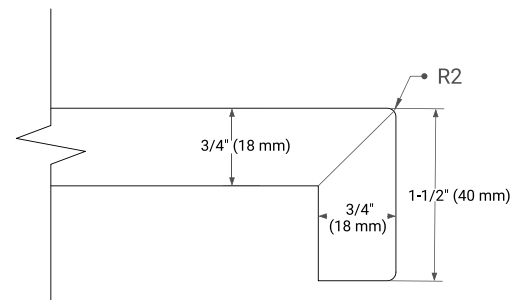

White Grey Midnight Blue Oak

FRONT VIEW

SIDE VIEW

PLAN VIEW

42" LEFT RECTANGLE SINK COUNTERTOP WITH 1.5 IN. THICKNESS

ARIEL

OVERALL DIMENSIONS

42.25" W x 22" D x 1.5" H

COUNTERTOP OPTIONS

Carrara White Quartz

FEATURES

- Solid countertop with mitered edges & seams
- Undermount white rectangular sink
- Pre-drilled for 8" widespread faucet

INCLUDED

- Countertop
- Matching Backsplash
- Rectangle Sink

COUNTERTOP PLAN VIEW

EDGE SIDE VIEW

THREE DIMENSIONAL COUNTERTOP VIEW