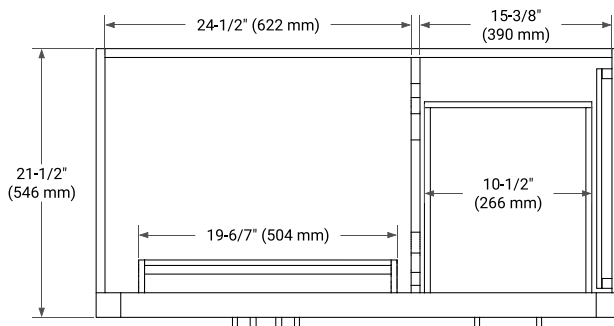

HEPBURN 42" LEFT OFFSET CABINET

BASE CABINET DIMENSIONS

42" W x 21.5" D x 34.5" H

FEATURES

- Solid wood frame & plywood panels
- Dovetail drawers and joints
- Soft closing doors & drawers

HARDWARE FINISHES*

White Grey Midnight Blue Oak

FRONT VIEW

SIDE VIEW

PLAN VIEW

42" LEFT RECTANGLE SINK COUNTERTOP WITH 1.5 IN. THICKNESS

ARIEL

OVERALL DIMENSIONS

42.25" W x 22" D x 1.5" H

COUNTERTOP PLAN VIEW

EDGE SIDE VIEW

THREE DIMENSIONAL COUNTERTOP VIEW