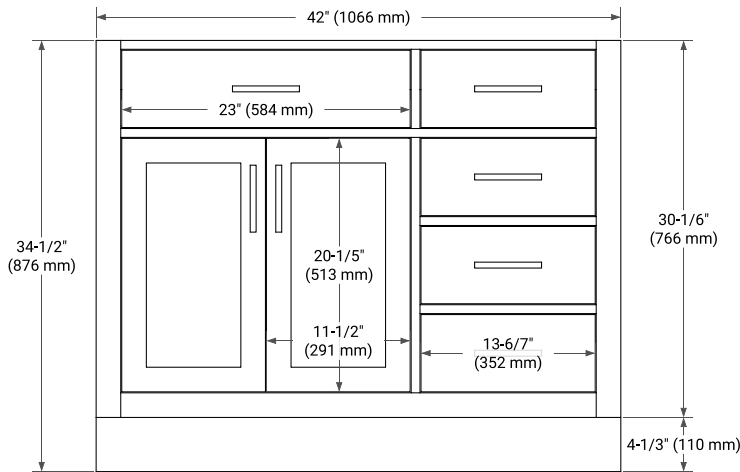

HEPBURN 42" LEFT OFFSET CABINET

BASE CABINET DIMENSIONS

42" W x 21.5" D x 34.5" H

FEATURES

- Solid wood frame & plywood panels
- Dovetail drawers and joints
- Soft closing doors & drawers

HARDWARE FINISHES*

White Grey Midnight Blue Oak

FRONT VIEW

SIDE VIEW

PLAN VIEW

42" LEFT RECTANGLE SINK COUNTERTOP WITH 1.5 IN. THICKNESS

ARIEL

OVERALL DIMENSIONS

42.25" W x 22" D x 1.5" H

COUNTERTOP PLAN VIEW

EDGE SIDE VIEW

THREE DIMENSIONAL COUNTERTOP VIEW