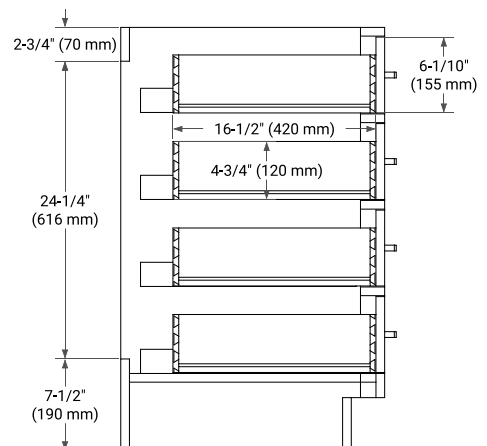

HEPBURN 42" LEFT OFFSET CABINET

BASE CABINET DIMENSIONS

42" W x 21.5" D x 34.5" H

FEATURES

- Solid wood frame & plywood panels
- Dovetail drawers and joints
- Soft closing doors & drawers

HARDWARE FINISHES*

Brushed Nickel   Satin Brass   Matte Black   Polished Chrome

Hardware comes preinstalled with the illustrated option. Other finishes are available on our online store if you prefer a different one.

AVAILABLE COLORS

White   Grey   Midnight Blue   Oak

FRONT VIEW

SIDE VIEW

PLAN VIEW