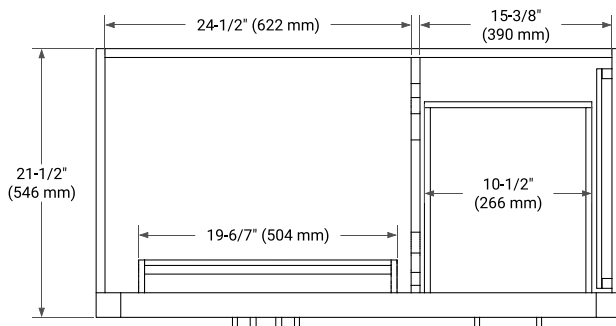

HEPBURN 42" LEFT OFFSET CABINET

BASE CABINET DIMENSIONS

42" W x 21.5" D x 34.5" H

FEATURES

- Solid wood frame & plywood panels
- Dovetail drawers and joints
- Soft closing doors & drawers

HARDWARE FINISHES*

Brushed Nickel   Satin Brass   Matte Black   Polished Chrome

Hardware comes preinstalled with the illustrated option. Other finishes are available on our online store if you prefer a different one.

AVAILABLE COLORS

White   Grey   Midnight Blue   Oak

FRONT VIEW

SIDE VIEW

PLAN VIEW