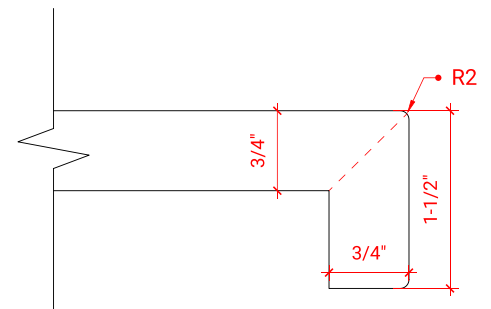

HEPBURN 42" SINGLE SINK BASE CABINET

ARIEL

T042S

BASE CABINET DIMENSIONS

42" W x 21.5" D x 34.5" H

FEATURES

- Solid wood frame & plywood panels
- Dovetail drawers and joints
- Soft closing doors & drawers

HARDWARE FINISHES

OVERALL DIMENSIONS

42.25" W x 22" D x 1.5" H

COUNTERTOP OPTIONS

Carrara White Quartz
CQ-042S-REC-CT

FEATURES

- Solid countertop with mitered edges & seams
- Undermount white rectangular sink
- Pre-drilled for 8" widespread faucet

INCLUDED

- Countertop
- Matching Backsplash
- Rectangle Sink

COUNTERTOP PLAN VIEW

EDGE SIDE VIEW

THREE DIMENSIONAL COUNTERTOP VIEW