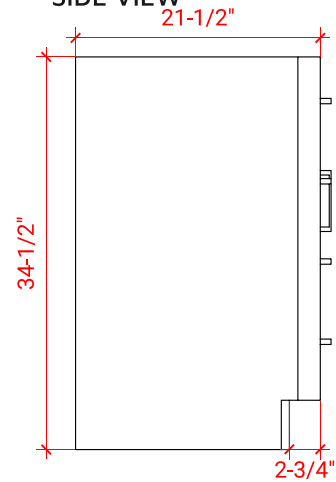

HEPBURN 42" SINGLE SINK BASE CABINET

ARIEL

T042S

BASE CABINET DIMENSIONS

42" W x 21.5" D x 34.5" H

FEATURES

- Solid wood frame & plywood panels
- Dovetail drawers and joints
- Soft closing doors & drawers

HARDWARE FINISHES

Brushed Nickel Satin Brass Matte Black Polished Chrome

AVAILABLE COLORS

White Grey Midnight Blue

FRONT VIEW

SIDE VIEW

PLAN VIEW

42" SINGLE RECTANGLE SINK COUNTERTOP WITH 1.5 IN. THICKNESS

ARIEL

OVERALL DIMENSIONS

42.25" W x 22" D x 1.5" H

COUNTERTOP OPTIONS

Carrara White Quartz
CQ-042S-REC-CT

FEATURES

- Solid countertop with mitered edges & seams
- Undermount white rectangular sink
- Pre-drilled for 8" widespread faucet

INCLUDED

- Countertop
- Matching Backsplash
- Rectangle Sink

COUNTERTOP PLAN VIEW

EDGE SIDE VIEW

THREE DIMENSIONAL COUNTERTOP VIEW