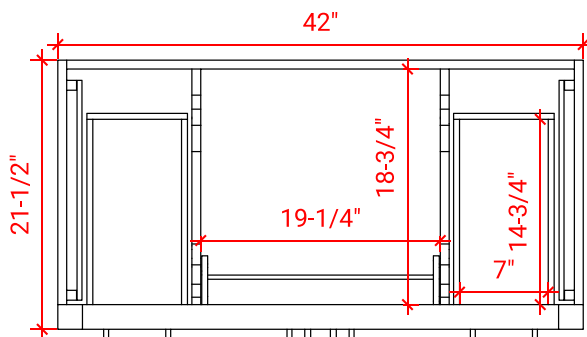

HEPBURN 42" SINGLE SINK BASE CABINET

ARIEL

T042S

BASE CABINET DIMENSIONS

42" W x 21.5" D x 34.5" H

FEATURES

- Solid wood frame & plywood panels
- Dovetail drawers and joints
- Soft closing doors & drawers

HARDWARE FINISHES

Brushed Nickel Satin Brass Matte Black Polished Chrome

AVAILABLE COLORS

White Grey Midnight Blue

FRONT VIEW

SIDE VIEW

PLAN VIEW

42" SINGLE RECTANGLE SINK COUNTERTOP WITH 1.5 IN. THICKNESS

ARIEL

OVERALL DIMENSIONS

42.25" W x 22" D x 1.5" H

COUNTERTOP OPTIONS

Carrara White Quartz
CQ-042S-REC-CT

FEATURES

- Solid countertop with mitered edges & seams
- Undermount white rectangular sink
- Pre-drilled for 8" widespread faucet

INCLUDED

- Countertop
- Matching Backsplash
- Rectangle Sink

COUNTERTOP PLAN VIEW

EDGE SIDE VIEW

THREE DIMENSIONAL COUNTERTOP VIEW