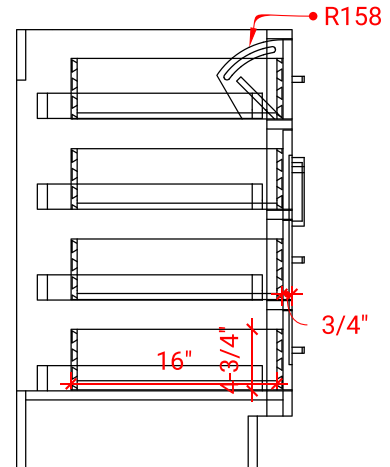

HEPBURN 42" SINGLE SINK BASE CABINET

ARIEL

T042S

BASE CABINET DIMENSIONS

42" W x 21.5" D x 34.5" H

FEATURES

- Solid wood frame & plywood panels
- Dovetail drawers and joints
- Soft closing doors & drawers

HARDWARE FINISHES

Brushed Nickel Satin Brass Matte Black Polished Chrome

AVAILABLE COLORS

White Grey Midnight Blue

FRONT VIEW

SIDE VIEW

PLAN VIEW

42" SINGLE RECTANGLE SINK COUNTERTOP WITH 1.5 IN. THICKNESS

ARIEL

OVERALL DIMENSIONS

42.25" W x 22" D x 1.5" H

COUNTERTOP OPTIONS

Carrara White Quartz
CQ-042S-REC-CT

FEATURES

- Solid countertop with mitered edges & seams
- Undermount white rectangular sink
- Pre-drilled for 8" widespread faucet

INCLUDED

- Countertop
- Matching Backsplash
- Rectangle Sink

COUNTERTOP PLAN VIEW

EDGE SIDE VIEW

THREE DIMENSIONAL COUNTERTOP VIEW