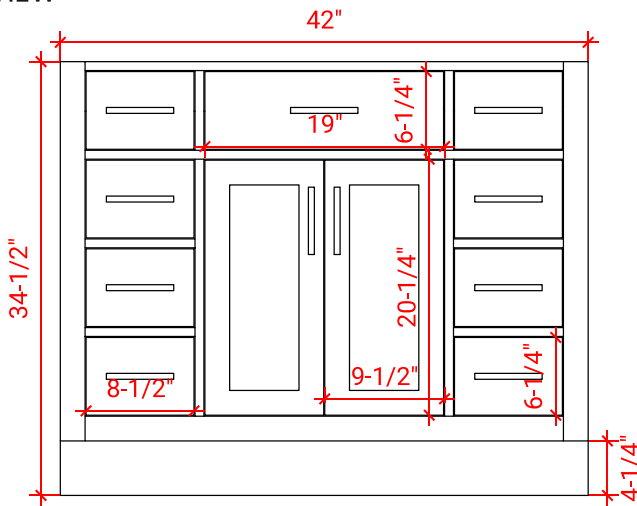

HEPBURN 42" SINGLE SINK BASE CABINET

ARIEL

T042S

BASE CABINET DIMENSIONS

42" W x 21.5" D x 34.5" H

FEATURES

- Solid wood frame & plywood panels
- Dovetail drawers and joints
- Soft closing doors & drawers

HARDWARE FINISHES

Brushed Nickel Satin Brass Matte Black Polished Chrome

AVAILABLE COLORS

White Grey Midnight Blue

FRONT VIEW

SIDE VIEW

PLAN VIEW

42" SINGLE RECTANGLE SINK COUNTERTOP WITH 1.5 IN. THICKNESS

ARIEL

OVERALL DIMENSIONS

42.25" W x 22" D x 1.5" H

COUNTERTOP OPTIONS

Carrara White Quartz
CQ-042S-REC-CT

FEATURES

- Solid countertop with mitered edges & seams
- Undermount white rectangular sink
- Pre-drilled for 8" widespread faucet

INCLUDED

- Countertop
- Matching Backsplash
- Rectangle Sink

COUNTERTOP PLAN VIEW

EDGE SIDE VIEW

THREE DIMENSIONAL COUNTERTOP VIEW