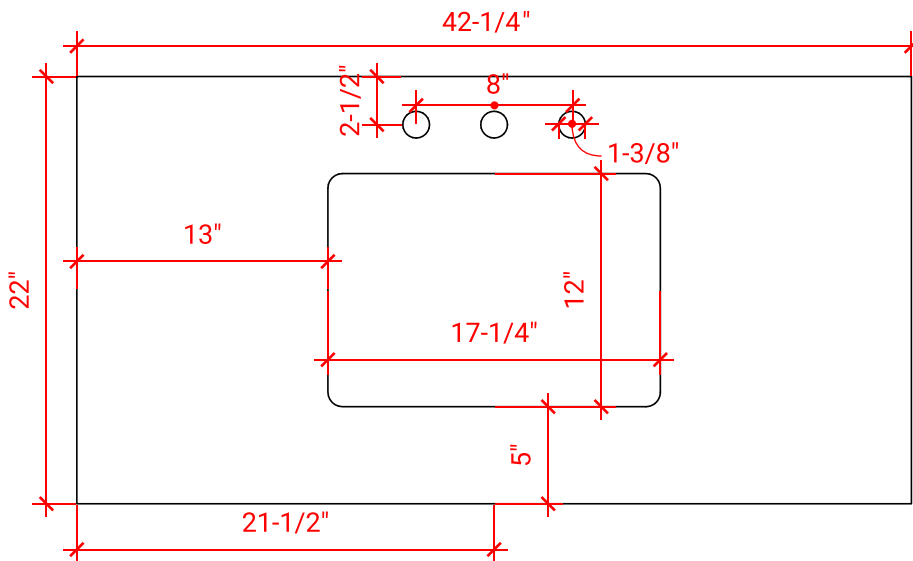

HEPBURN 42" SINGLE SINK BASE CABINET

ARIEL

T042S

BASE CABINET DIMENSIONS

42" W x 21.5" D x 34.5" H

FEATURES

- Solid wood frame & plywood panels
- Dovetail drawers and joints
- Soft closing doors & drawers

HARDWARE FINISHES

OVERALL DIMENSIONS

42.25" W x 22" D x 1.5" H

COUNTERTOP OPTIONS

Carrara White Quartz
CQ-042S-REC-CT

FEATURES

- Solid countertop with mitered edges & seams
- Undermount white rectangular sink
- Pre-drilled for 8" widespread faucet

INCLUDED

- Countertop
- Matching Backsplash
- Rectangle Sink

COUNTERTOP PLAN VIEW

EDGE SIDE VIEW

THREE DIMENSIONAL COUNTERTOP VIEW