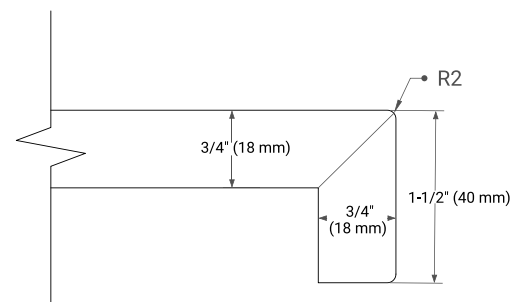

## SIDE VIEW

## PLAN VIEW

**OVERALL DIMENSIONS**

42.25" W x 22" D x 1.5" H

**COUNTERTOP OPTIONS**

Carrara White Quartz

**FEATURES**

- Solid countertop with mitered edges & seams
- Undermount white oval sink
- Pre-drilled for 8" widespread faucet

**INCLUDED**

- Countertop
- Matching Backsplash
- Oval Sink

**COUNTERTOP PLAN VIEW**

**EDGE SIDE VIEW**

**THREE DIMENSIONAL COUNTERTOP VIEW**