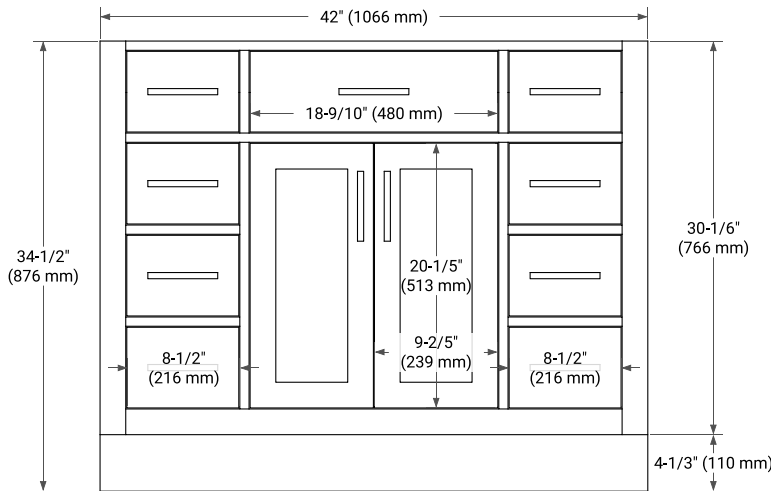

HEPBURN 42" SINGLE SINK BASE CABINET

ARIEL

BASE CABINET DIMENSIONS

42" W x 21.5" D x 34.5" H

FEATURES

- Solid wood frame & plywood panels
- Dovetail drawers and joints
- Soft closing doors & drawers

HARDWARE FINISHES*

Brushed Nickel   Satin Brass   Matte Black   Polished Chrome

Hardware comes preinstalled with the illustrated option. Other finishes are available on our online store if you prefer a different one.

AVAILABLE COLORS

White   Grey   Midnight Blue   Oak

FRONT VIEW

SIDE VIEW

PLAN VIEW