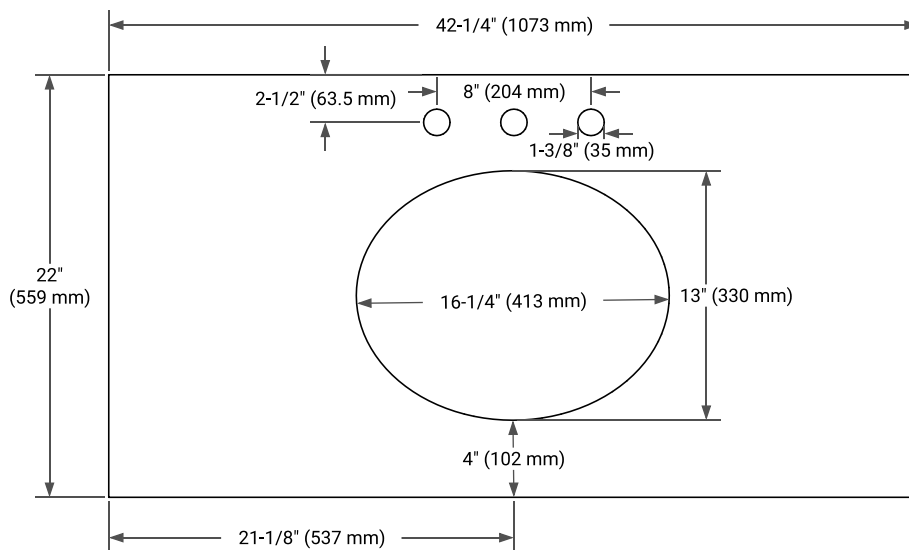

## BASE CABINET DIMENSIONS

42" W x 21.5" D x 34.5" H

## SIDE VIEW

## PLAN VIEW

**OVERALL DIMENSIONS**

42.25" W x 22" D x 1.5" H

**COUNTERTOP OPTIONS**

Carrara White Quartz

**FEATURES**

- Solid countertop with mitered edges & seams
- Undermount white oval sink
- Pre-drilled for 8" widespread faucet

**INCLUDED**

- Countertop
- Matching Backsplash
- Oval Sink

**COUNTERTOP PLAN VIEW**

**EDGE SIDE VIEW**

**THREE DIMENSIONAL COUNTERTOP VIEW**