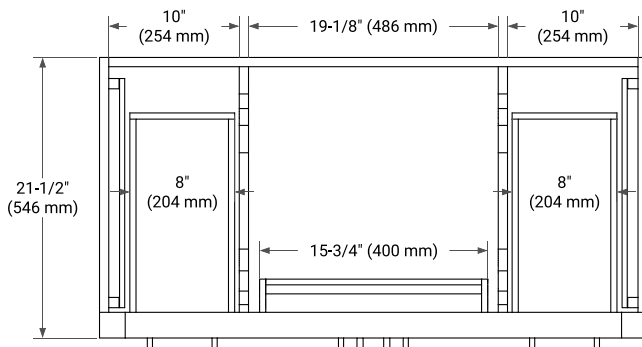

## BASE CABINET DIMENSIONS

42" W x 21.5" D x 34.5" H

## PLAN VIEW

**OVERALL DIMENSIONS**

42.25" W x 22" D x 1.5" H

**COUNTERTOP OPTIONS**

Carrara White Quartz

**FEATURES**

- Solid countertop with mitered edges & seams
- Undermount white oval sink
- Pre-drilled for 8" widespread faucet