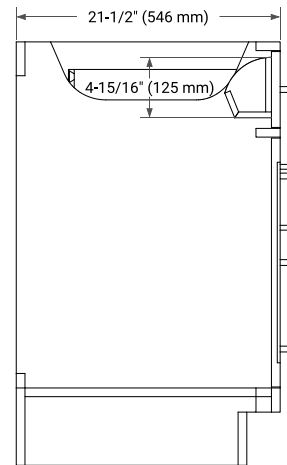

## BASE CABINET DIMENSIONS

42" W x 21.5" D x 34.5" H

## FRONT VIEW

## SIDE VIEW

## PLAN VIEW

**OVERALL DIMENSIONS**

42.25" W x 22" D x 1.5" H

**COUNTERTOP OPTIONS**

Carrara White Quartz

**FEATURES**

- Solid countertop with mitered edges & seams
- Undermount white oval sink
- Pre-drilled for 8" widespread faucet