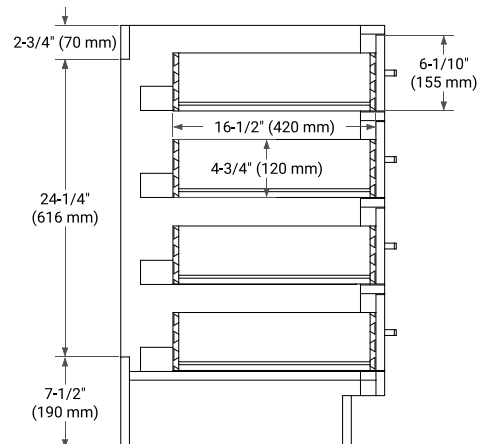

## BASE CABINET DIMENSIONS

42" W x 21.5" D x 34.5" H

## FRONT VIEW

## SIDE VIEW

## PLAN VIEW

**OVERALL DIMENSIONS**

42.25" W x 22" D x 1.5" H

**COUNTERTOP OPTIONS**

Carrara White Quartz

**FEATURES**

- Solid countertop with mitered edges & seams
- Undermount white oval sink
- Pre-drilled for 8" widespread faucet