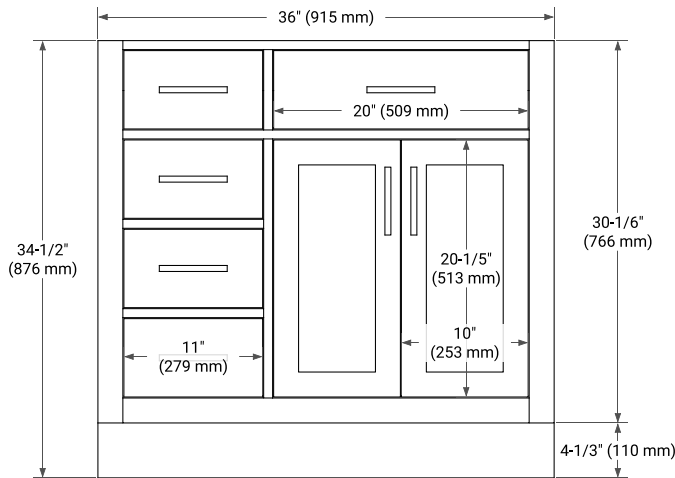

## BASE CABINET DIMENSIONS

36" W x 21.5" D x 34.5" H

## AVAILABLE COLORS

White    Grey    Midnight Blue    Oak

FRONT VIEW

SIDE VIEW

PLAN VIEW

**OVERALL DIMENSIONS**

36.25" W x 22" D x 1.5" H

**COUNTERTOP OPTIONS**

**COUNTERTOP PLAN VIEW**

**EDGE SIDE VIEW**

**THREE DIMENSIONAL COUNTERTOP VIEW**