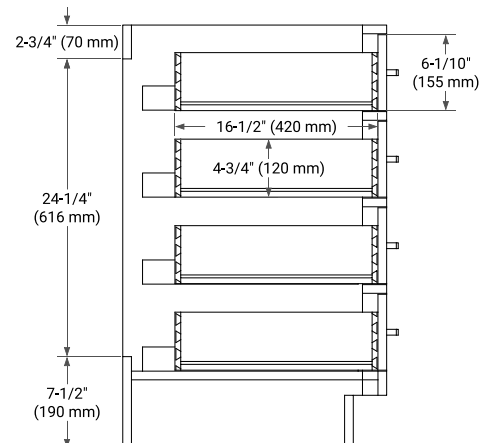

## BASE CABINET DIMENSIONS

36" W x 21.5" D x 34.5" H

## AVAILABLE COLORS

White    Grey    Midnight Blue    Oak

FRONT VIEW

SIDE VIEW

PLAN VIEW

**OVERALL DIMENSIONS**

36.25" W x 22" D x 1.5" H

**COUNTERTOP OPTIONS**

Carrara White Quartz

**FEATURES**

- Solid countertop with mitered edges & seams
- Undermount white oval sink
- Pre-drilled for 8" widespread faucet

**INCLUDED**

- Countertop
- Matching Backsplash
- Oval Sink

**COUNTERTOP PLAN VIEW**

**EDGE SIDE VIEW**

**THREE DIMENSIONAL COUNTERTOP VIEW**