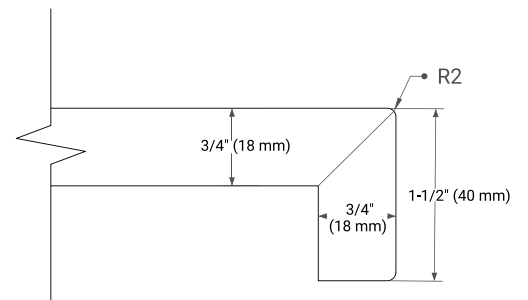

## BASE CABINET DIMENSIONS

36" W x 21.5" D x 34.5" H

## AVAILABLE COLORS

White    Grey    Midnight Blue    Oak

FRONT VIEW

SIDE VIEW

PLAN VIEW

**OVERALL DIMENSIONS**

36.25" W x 22" D x 1.5" H

**COUNTERTOP OPTIONS**

Carrara White Quartz

**FEATURES**

- Solid countertop with mitered edges & seams
- Undermount white oval sink
- Pre-drilled for 8" widespread faucet

**INCLUDED**

- Countertop
- Matching Backsplash
- Oval Sink

**COUNTERTOP PLAN VIEW**

**EDGE SIDE VIEW**

**THREE DIMENSIONAL COUNTERTOP VIEW**