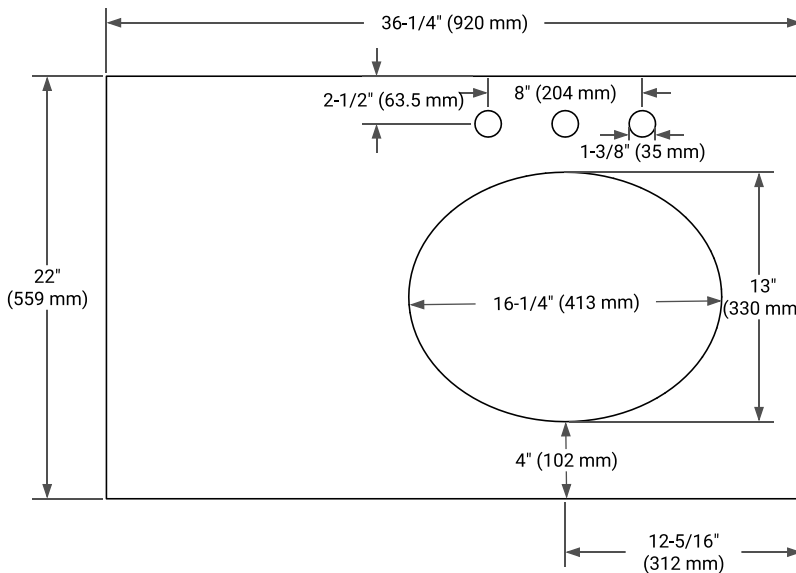

## BASE CABINET DIMENSIONS

36" W x 21.5" D x 34.5" H

## AVAILABLE COLORS

White    Grey    Midnight Blue    Oak

FRONT VIEW

SIDE VIEW

PLAN VIEW

**OVERALL DIMENSIONS**

36.25" W x 22" D x 1.5" H

**COUNTERTOP OPTIONS**

Carrara White Quartz

**FEATURES**

- Solid countertop with mitered edges & seams
- Undermount white oval sink
- Pre-drilled for 8" widespread faucet

**INCLUDED**

- Countertop
- Matching Backsplash
- Oval Sink

**COUNTERTOP PLAN VIEW**

**EDGE SIDE VIEW**

**THREE DIMENSIONAL COUNTERTOP VIEW**