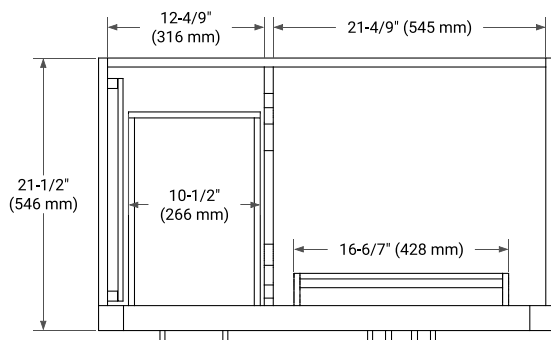

## BASE CABINET DIMENSIONS

36" W x 21.5" D x 34.5" H

## AVAILABLE COLORS

White    Grey    Midnight Blue    Oak

FRONT VIEW

SIDE VIEW

PLAN VIEW

**OVERALL DIMENSIONS**

36.25" W x 22" D x 1.5" H

**COUNTERTOP OPTIONS**

**COUNTERTOP PLAN VIEW**

**EDGE SIDE VIEW**

**THREE DIMENSIONAL COUNTERTOP VIEW**