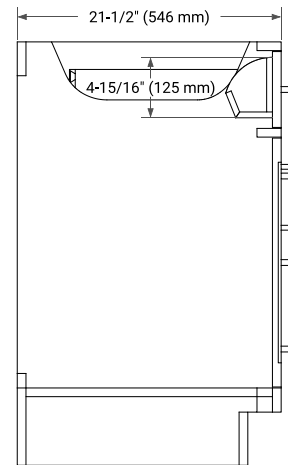

## BASE CABINET DIMENSIONS

36" W x 21.5" D x 34.5" H

## AVAILABLE COLORS

White    Grey    Midnight Blue    Oak

FRONT VIEW

SIDE VIEW

PLAN VIEW

**OVERALL DIMENSIONS**

36.25" W x 22" D x 1.5" H

**COUNTERTOP OPTIONS**

Carrara White Quartz

**FEATURES**

- Solid countertop with mitered edges & seams
- Undermount white oval sink
- Pre-drilled for 8" widespread faucet

**INCLUDED**

- Countertop
- Matching Backsplash
- Oval Sink

**COUNTERTOP PLAN VIEW**

**EDGE SIDE VIEW**

**THREE DIMENSIONAL COUNTERTOP VIEW**