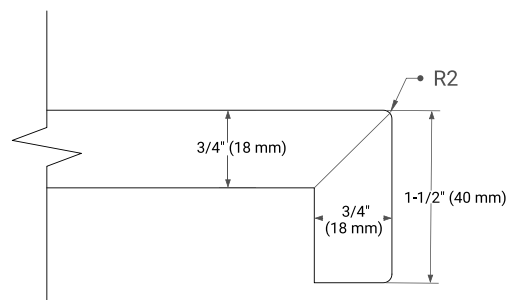

White Grey Midnight Blue Oak

FRONT VIEW

SIDE VIEW

PLAN VIEW

OVERALL DIMENSIONS

36.25" W x 22" D x 1.5" H

COUNTERTOP OPTIONS

Carrara White Quartz

FEATURES

- Solid countertop with mitered edges & seams
- Undermount white oval sink
- Pre-drilled for 8" widespread faucet

INCLUDED

- Countertop
- Matching Backsplash
- Oval Sink

COUNTERTOP PLAN VIEW

EDGE SIDE VIEW

THREE DIMENSIONAL COUNTERTOP VIEW