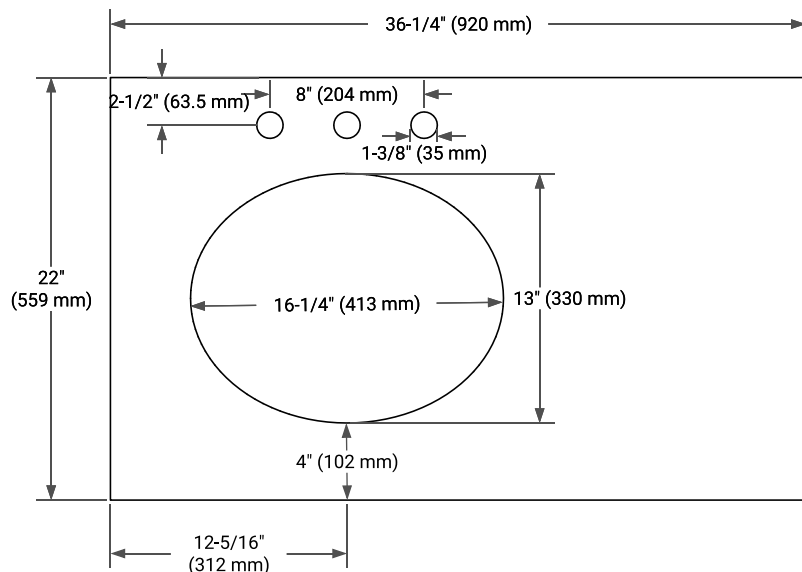

HEPBURN 36" LEFT OFFSET CABINET

BASE CABINET DIMENSIONS

36" W x 21.5" D x 34.5" H

FEATURES

- Solid wood frame & plywood panels
- Dovetail drawers and joints
- Soft closing doors & drawers

HARDWARE FINISHES*

White Grey Midnight Blue Oak

FRONT VIEW

SIDE VIEW

PLAN VIEW

OVERALL DIMENSIONS

36.25" W x 22" D x 1.5" H

COUNTERTOP OPTIONS

Carrara White Quartz

FEATURES

- Solid countertop with mitered edges & seams
- Undermount white oval sink
- Pre-drilled for 8" widespread faucet

INCLUDED

- Countertop
- Matching Backsplash
- Oval Sink

COUNTERTOP PLAN VIEW

EDGE SIDE VIEW

THREE DIMENSIONAL COUNTERTOP VIEW