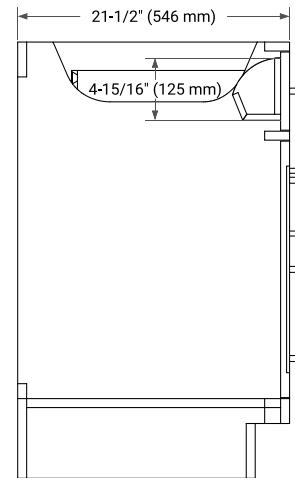

HEPBURN 36" LEFT OFFSET CABINET

BASE CABINET DIMENSIONS

36" W x 21.5" D x 34.5" H

FEATURES

- Solid wood frame & plywood panels
- Dovetail drawers and joints
- Soft closing doors & drawers

HARDWARE FINISHES*

White Grey Midnight Blue Oak

FRONT VIEW

SIDE VIEW

PLAN VIEW

OVERALL DIMENSIONS

36.25" W x 22" D x 1.5" H

COUNTERTOP OPTIONS

Carrara White Quartz

FEATURES

- Solid countertop with mitered edges & seams
- Undermount white oval sink
- Pre-drilled for 8" widespread faucet

INCLUDED

- Countertop
- Matching Backsplash
- Oval Sink

COUNTERTOP PLAN VIEW

EDGE SIDE VIEW

THREE DIMENSIONAL COUNTERTOP VIEW