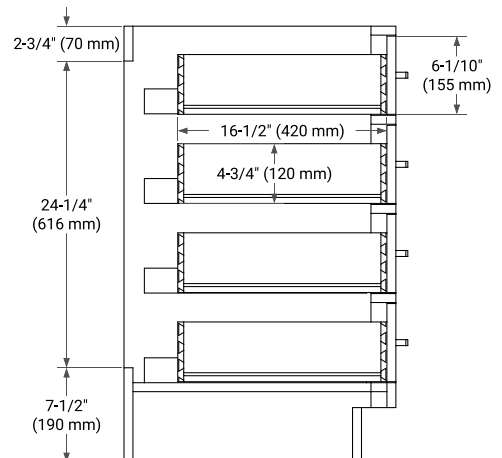

HEPBURN 36" LEFT OFFSET CABINET

BASE CABINET DIMENSIONS

36" W x 21.5" D x 34.5" H

FEATURES

- Solid wood frame & plywood panels
- Dovetail drawers and joints
- Soft closing doors & drawers

HARDWARE FINISHES*

White Grey Midnight Blue Oak

FRONT VIEW

SIDE VIEW

PLAN VIEW

OVERALL DIMENSIONS

36.25" W x 22" D x 1.5" H

COUNTERTOP OPTIONS

Carrara White Quartz

FEATURES

- Solid countertop with mitered edges & seams
- Undermount white oval sink
- Pre-drilled for 8" widespread faucet

INCLUDED

- Countertop
- Matching Backsplash
- Oval Sink

COUNTERTOP PLAN VIEW

EDGE SIDE VIEW

THREE DIMENSIONAL COUNTERTOP VIEW