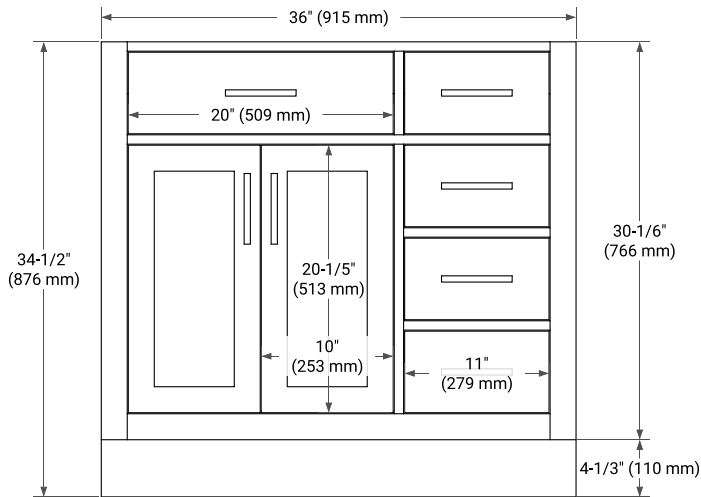

HEPBURN 36" LEFT OFFSET CABINET

BASE CABINET DIMENSIONS

36" W x 21.5" D x 34.5" H

FEATURES

- Solid wood frame & plywood panels
- Dovetail drawers and joints
- Soft closing doors & drawers

HARDWARE FINISHES*

White Grey Midnight Blue Oak

FRONT VIEW

SIDE VIEW

PLAN VIEW

OVERALL DIMENSIONS

36.25" W x 22" D x 1.5" H

COUNTERTOP OPTIONS

Carrara White Quartz

FEATURES

- Solid countertop with mitered edges & seams
- Undermount white oval sink
- Pre-drilled for 8" widespread faucet

INCLUDED

- Countertop
- Matching Backsplash
- Oval Sink

COUNTERTOP PLAN VIEW

EDGE SIDE VIEW

THREE DIMENSIONAL COUNTERTOP VIEW