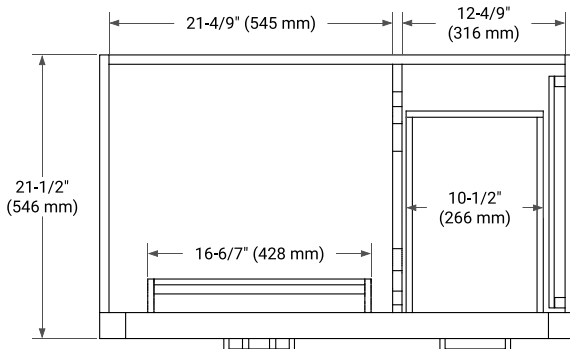

HEPBURN 36" LEFT OFFSET CABINET

BASE CABINET DIMENSIONS

36" W x 21.5" D x 34.5" H

FEATURES

- Solid wood frame & plywood panels
- Dovetail drawers and joints
- Soft closing doors & drawers

HARDWARE FINISHES*

White Grey Midnight Blue Oak

FRONT VIEW

SIDE VIEW

PLAN VIEW

OVERALL DIMENSIONS

36.25" W x 22" D x 1.5" H

COUNTERTOP OPTIONS

Carrara White Quartz

FEATURES

- Solid countertop with mitered edges & seams
- Undermount white oval sink
- Pre-drilled for 8" widespread faucet

INCLUDED

- Countertop
- Matching Backsplash
- Oval Sink

COUNTERTOP PLAN VIEW

EDGE SIDE VIEW

THREE DIMENSIONAL COUNTERTOP VIEW