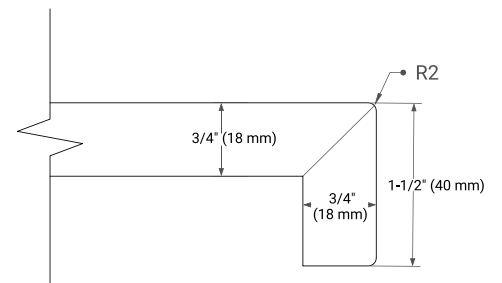

White Grey Midnight Blue Oak

FRONT VIEW

SIDE VIEW

PLAN VIEW

30" SINGLE RECTANGLE SINK COUNTERTOP WITH 1.5 IN. THICKNESS

ARIEL

OVERALL DIMENSIONS

30.25" W x 22" D x 1.5" H

COUNTERTOP OPTIONS

Carrara White Quartz

FEATURES

- Solid countertop with mitered edges & seams
- Undermount white rectangular sink
- Pre-drilled for 8" widespread faucet

INCLUDED

- Countertop
- Matching Backsplash
- Rectangle Sink

COUNTERTOP PLAN VIEW

EDGE SIDE VIEW

THREE DIMENSIONAL COUNTERTOP VIEW