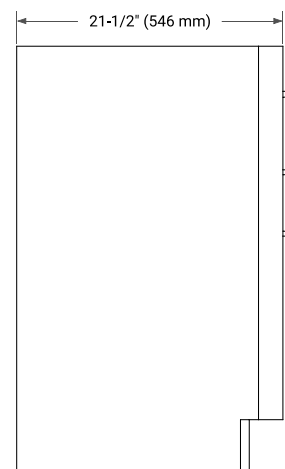

HEPBURN 30" SINGLE SINK BASE CABINET

ARIEL

BASE CABINET DIMENSIONS

30" W x 21.5" D x 34.5" H

FEATURES

- Solid wood frame & plywood panels
- Dovetail drawers and joints
- Soft closing doors & drawers

HARDWARE FINISHES*

White Grey Midnight Blue Oak

FRONT VIEW

SIDE VIEW

PLAN VIEW

30" SINGLE RECTANGLE SINK COUNTERTOP WITH 1.5 IN. THICKNESS

ARIEL

OVERALL DIMENSIONS

30.25" W x 22" D x 1.5" H

COUNTERTOP OPTIONS

Carrara White Quartz

FEATURES

- Solid countertop with mitered edges & seams
- Undermount white rectangular sink
- Pre-drilled for 8" widespread faucet

INCLUDED

- Countertop
- Matching Backsplash
- Rectangle Sink

COUNTERTOP PLAN VIEW

EDGE SIDE VIEW

THREE DIMENSIONAL COUNTERTOP VIEW