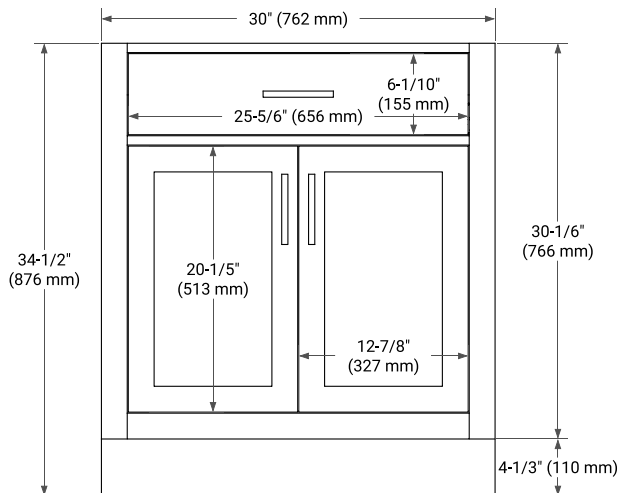

HEPBURN 30" SINGLE SINK BASE CABINET

ARIEL

BASE CABINET DIMENSIONS

30" W x 21.5" D x 34.5" H

FEATURES

- Solid wood frame & plywood panels
- Dovetail drawers and joints
- Soft closing doors & drawers

HARDWARE FINISHES*

White Grey Midnight Blue Oak

FRONT VIEW

SIDE VIEW

PLAN VIEW

30" SINGLE RECTANGLE SINK COUNTERTOP WITH 1.5 IN. THICKNESS

ARIEL

OVERALL DIMENSIONS

30.25" W x 22" D x 1.5" H

COUNTERTOP PLAN VIEW

EDGE SIDE VIEW

THREE DIMENSIONAL COUNTERTOP VIEW