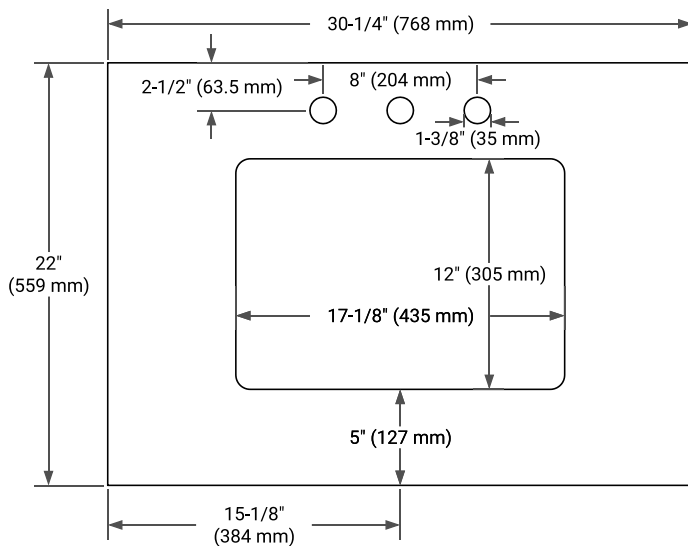

HEPBURN 30" SINGLE SINK BASE CABINET

ARIEL

BASE CABINET DIMENSIONS

30" W x 21.5" D x 34.5" H

FEATURES

- Solid wood frame & plywood panels
- Dovetail drawers and joints
- Soft closing doors & drawers

HARDWARE FINISHES*

White Grey Midnight Blue Oak

FRONT VIEW

SIDE VIEW

PLAN VIEW

30" SINGLE RECTANGLE SINK COUNTERTOP WITH 1.5 IN. THICKNESS

ARIEL

OVERALL DIMENSIONS

30.25" W x 22" D x 1.5" H

COUNTERTOP OPTIONS

Carrara White Quartz

FEATURES

- Solid countertop with mitered edges & seams
- Undermount white rectangular sink
- Pre-drilled for 8" widespread faucet

INCLUDED

- Countertop
- Matching Backsplash
- Rectangle Sink

COUNTERTOP PLAN VIEW

EDGE SIDE VIEW

THREE DIMENSIONAL COUNTERTOP VIEW