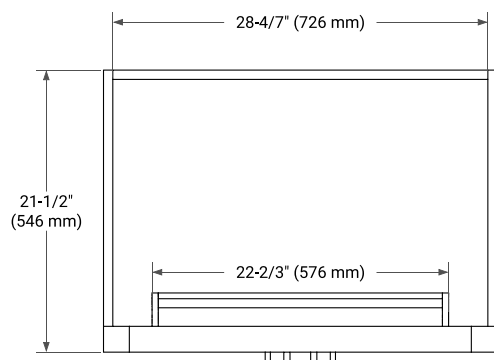

HEPBURN 30" SINGLE SINK BASE CABINET

ARIEL

BASE CABINET DIMENSIONS

30" W x 21.5" D x 34.5" H

FEATURES

- Solid wood frame & plywood panels
- Dovetail drawers and joints
- Soft closing doors & drawers

HARDWARE FINISHES*

White Grey Midnight Blue Oak

FRONT VIEW

SIDE VIEW

PLAN VIEW

30" SINGLE RECTANGLE SINK COUNTERTOP WITH 1.5 IN. THICKNESS

ARIEL

OVERALL DIMENSIONS

30.25" W x 22" D x 1.5" H

COUNTERTOP PLAN VIEW

EDGE SIDE VIEW

THREE DIMENSIONAL COUNTERTOP VIEW