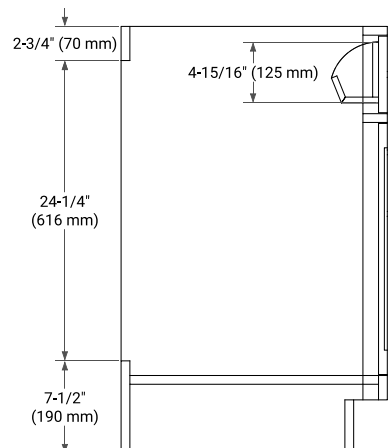

HEPBURN 30" SINGLE SINK BASE CABINET

ARIEL

BASE CABINET DIMENSIONS

30" W x 21.5" D x 34.5" H

FEATURES

- Solid wood frame & plywood panels
- Dovetail drawers and joints
- Soft closing doors & drawers

HARDWARE FINISHES*

White Grey Midnight Blue Oak

FRONT VIEW

SIDE VIEW

PLAN VIEW

30" SINGLE RECTANGLE SINK COUNTERTOP WITH 1.5 IN. THICKNESS

ARIEL

OVERALL DIMENSIONS

30.25" W x 22" D x 1.5" H

COUNTERTOP OPTIONS

Carrara White Quartz

FEATURES

- Solid countertop with mitered edges & seams
- Undermount white rectangular sink
- Pre-drilled for 8" widespread faucet

INCLUDED

- Countertop
- Matching Backsplash
- Rectangle Sink

COUNTERTOP PLAN VIEW

EDGE SIDE VIEW

THREE DIMENSIONAL COUNTERTOP VIEW