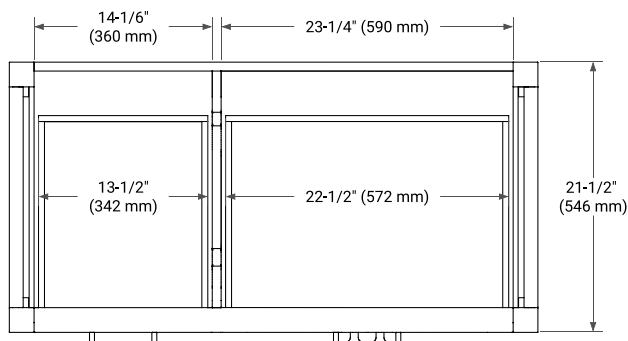

CAMBRIDGE 42" RIGHT OFFSET CABINET

BASE CABINET DIMENSIONS

42" W x 21.5" D x 34.5" H

FEATURES

- Solid wood frame & plywood panels
- Dovetail drawers and joints
- Soft closing doors & drawers

HARDWARE FINISHES*

Brushed Nickel   Satin Brass   Matte Black   Polished Chrome

Hardware comes preinstalled with the illustrated option. Other finishes are available on our online store if you prefer a different one.

AVAILABLE COLORS

White   Grey   Midnight Blue   Espresso   Oak

FRONT VIEW

SIDE VIEW

PLAN VIEW