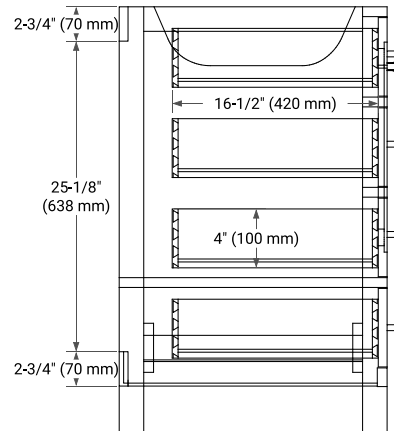

CAMBRIDGE 42" RIGHT OFFSET CABINET

BASE CABINET DIMENSIONS

42" W x 21.5" D x 34.5" H

FEATURES

- Solid wood frame & plywood panels
- Dovetail drawers and joints
- Soft closing doors & drawers

HARDWARE FINISHES*

Brushed Nickel   Satin Brass   Matte Black   Polished Chrome

Hardware comes preinstalled with the illustrated option. Other finishes are available on our online store if you prefer a different one.

AVAILABLE COLORS

White   Grey   Midnight Blue   Espresso   Oak

FRONT VIEW

SIDE VIEW

PLAN VIEW