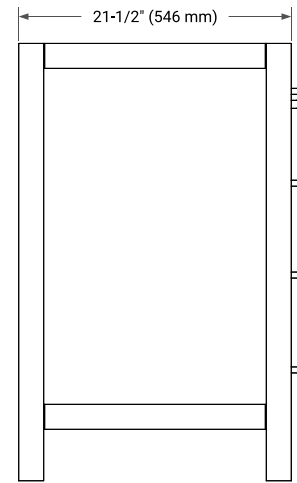

CAMBRIDGE 42" RIGHT OFFSET CABINET

BASE CABINET DIMENSIONS

42" W x 21.5" D x 34.5" H

FEATURES

- Solid wood frame & plywood panels
- Dovetail drawers and joints
- Soft closing doors & drawers

HARDWARE FINISHES*

Brushed Nickel   Satin Brass   Matte Black   Polished Chrome

Hardware comes preinstalled with the illustrated option. Other finishes are available on our online store if you prefer a different one.

AVAILABLE COLORS

White   Grey   Midnight Blue   Espresso   Oak

FRONT VIEW

SIDE VIEW

PLAN VIEW