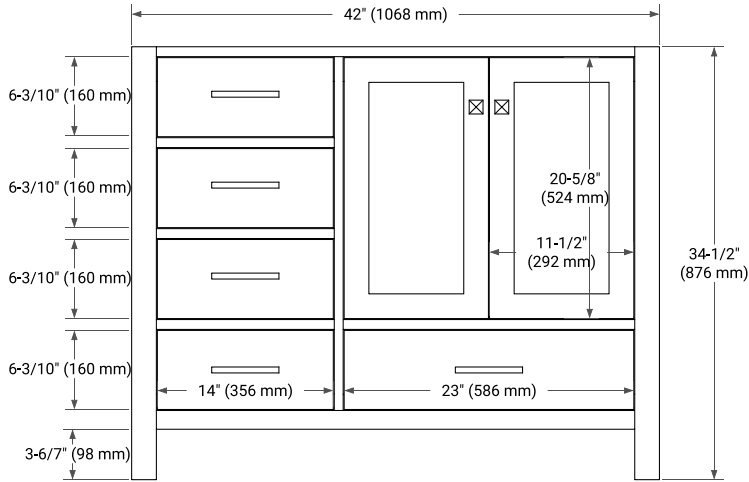

CAMBRIDGE 42" RIGHT OFFSET CABINET

BASE CABINET DIMENSIONS

42" W x 21.5" D x 34.5" H

FEATURES

- Solid wood frame & plywood panels
- Dovetail drawers and joints
- Soft closing doors & drawers

HARDWARE FINISHES*

Brushed Nickel   Satin Brass   Matte Black   Polished Chrome

Hardware comes preinstalled with the illustrated option. Other finishes are available on our online store if you prefer a different one.

AVAILABLE COLORS

White   Grey   Midnight Blue   Espresso   Oak

FRONT VIEW

SIDE VIEW

PLAN VIEW