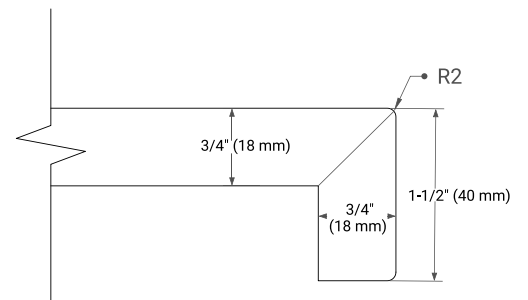

White Grey Midnight Blue Espresso Oak

FRONT VIEW

SIDE VIEW

PLAN VIEW

42" SINGLE RECTANGLE SINK COUNTERTOP WITH 1.5 IN. THICKNESS

ARIEL

OVERALL DIMENSIONS

42.25" W x 22" D x 1.5" H

COUNTERTOP OPTIONS

Carrara White Quartz

FEATURES

- Solid countertop with mitered edges & seams
- Undermount white rectangular sink
- Pre-drilled for 8" widespread faucet

INCLUDED

- Countertop
- Matching Backsplash
- Rectangle Sink

COUNTERTOP PLAN VIEW

EDGE SIDE VIEW

THREE DIMENSIONAL COUNTERTOP VIEW