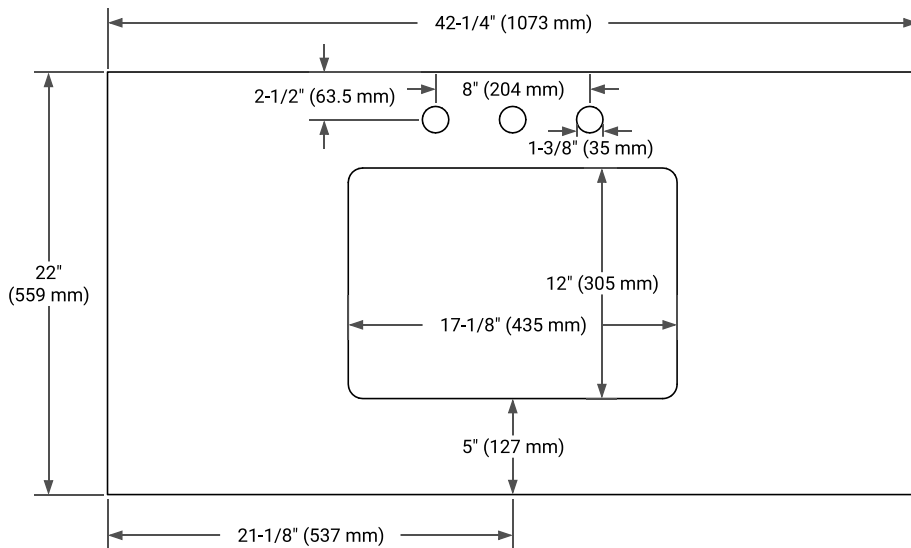

White Grey Midnight Blue Espresso Oak

FRONT VIEW

SIDE VIEW

PLAN VIEW

42" SINGLE RECTANGLE SINK COUNTERTOP WITH 1.5 IN. THICKNESS

ARIEL

OVERALL DIMENSIONS

42.25" W x 22" D x 1.5" H

COUNTERTOP OPTIONS

Carrara White Quartz

FEATURES

- Solid countertop with mitered edges & seams
- Undermount white rectangular sink
- Pre-drilled for 8" widespread faucet

INCLUDED

- Countertop
- Matching Backsplash
- Rectangle Sink

COUNTERTOP PLAN VIEW

EDGE SIDE VIEW

THREE DIMENSIONAL COUNTERTOP VIEW