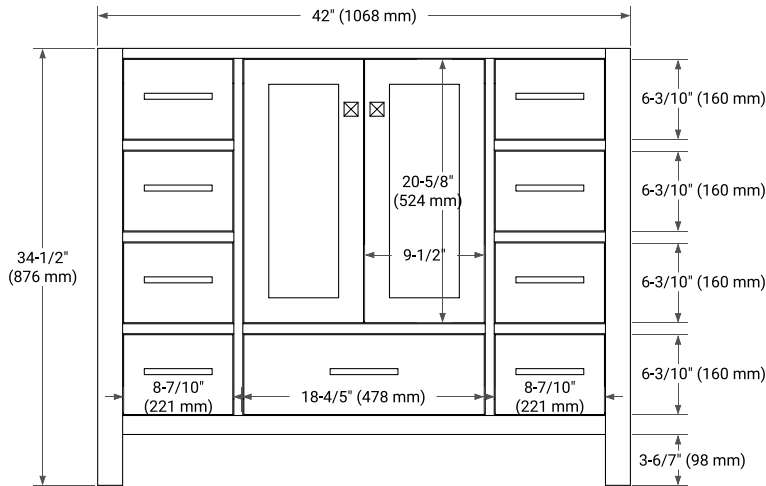

CAMBRIDGE 42" SINGLE SINK BASE CABINET

BASE CABINET DIMENSIONS

42" W x 21.5" D x 34.5" H

FEATURES

- Solid wood frame & plywood panels
- Dovetail drawers and joints
- Soft closing doors & drawers

HARDWARE FINISHES*

White Grey Midnight Blue Espresso Oak

FRONT VIEW

SIDE VIEW

PLAN VIEW

42" SINGLE RECTANGLE SINK COUNTERTOP WITH 1.5 IN. THICKNESS

ARIEL

OVERALL DIMENSIONS

42.25" W x 22" D x 1.5" H

COUNTERTOP PLAN VIEW

EDGE SIDE VIEW

THREE DIMENSIONAL COUNTERTOP VIEW