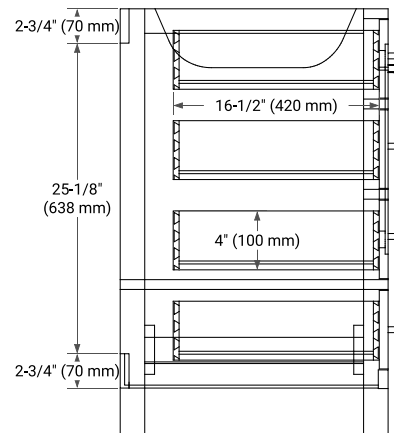

CAMBRIDGE 42" SINGLE SINK BASE CABINET

BASE CABINET DIMENSIONS

42" W x 21.5" D x 34.5" H

FEATURES

- Solid wood frame & plywood panels
- Dovetail drawers and joints
- Soft closing doors & drawers

HARDWARE FINISHES*

White Grey Midnight Blue Espresso Oak

FRONT VIEW

SIDE VIEW

PLAN VIEW

42" SINGLE RECTANGLE SINK COUNTERTOP WITH 1.5 IN. THICKNESS

ARIEL

OVERALL DIMENSIONS

42.25" W x 22" D x 1.5" H

COUNTERTOP OPTIONS

Carrara White Quartz

FEATURES

- Solid countertop with mitered edges & seams
- Undermount white rectangular sink
- Pre-drilled for 8" widespread faucet

INCLUDED

- Countertop
- Matching Backsplash
- Rectangle Sink

COUNTERTOP PLAN VIEW

EDGE SIDE VIEW

THREE DIMENSIONAL COUNTERTOP VIEW