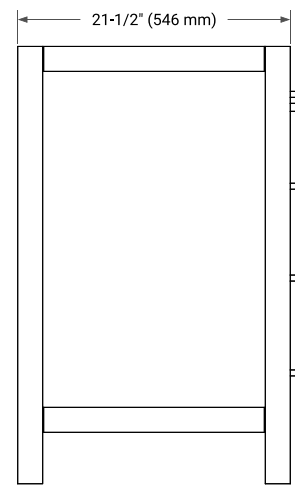

CAMBRIDGE 42" SINGLE SINK BASE CABINET

BASE CABINET DIMENSIONS

42" W x 21.5" D x 34.5" H

FEATURES

- Solid wood frame & plywood panels
- Dovetail drawers and joints
- Soft closing doors & drawers

HARDWARE FINISHES*

White Grey Midnight Blue Espresso Oak

FRONT VIEW

SIDE VIEW

PLAN VIEW

42" SINGLE RECTANGLE SINK COUNTERTOP WITH 1.5 IN. THICKNESS

ARIEL

OVERALL DIMENSIONS

42.25" W x 22" D x 1.5" H

COUNTERTOP OPTIONS

Carrara White Quartz

FEATURES

- Solid countertop with mitered edges & seams
- Undermount white rectangular sink
- Pre-drilled for 8" widespread faucet

INCLUDED

- Countertop
- Matching Backsplash
- Rectangle Sink

COUNTERTOP PLAN VIEW

EDGE SIDE VIEW

THREE DIMENSIONAL COUNTERTOP VIEW