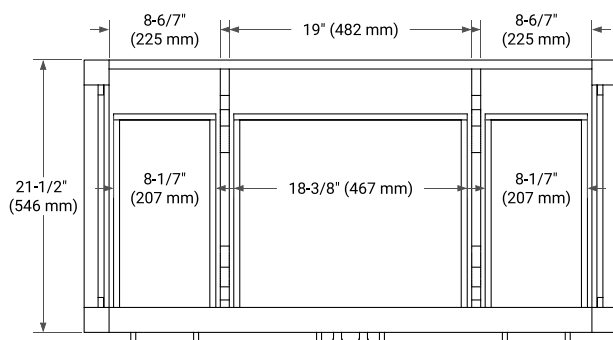

CAMBRIDGE 42" SINGLE SINK BASE CABINET

BASE CABINET DIMENSIONS

42" W x 21.5" D x 34.5" H

FEATURES

- Solid wood frame & plywood panels
- Dovetail drawers and joints
- Soft closing doors & drawers

HARDWARE FINISHES*

White Grey Midnight Blue Espresso Oak

FRONT VIEW

SIDE VIEW

PLAN VIEW

42" SINGLE RECTANGLE SINK COUNTERTOP WITH 1.5 IN. THICKNESS

ARIEL

OVERALL DIMENSIONS

42.25" W x 22" D x 1.5" H

COUNTERTOP OPTIONS

Carrara White Quartz

FEATURES

- Solid countertop with mitered edges & seams
- Undermount white rectangular sink
- Pre-drilled for 8" widespread faucet

INCLUDED

- Countertop
- Matching Backsplash
- Rectangle Sink

COUNTERTOP PLAN VIEW

EDGE SIDE VIEW

THREE DIMENSIONAL COUNTERTOP VIEW