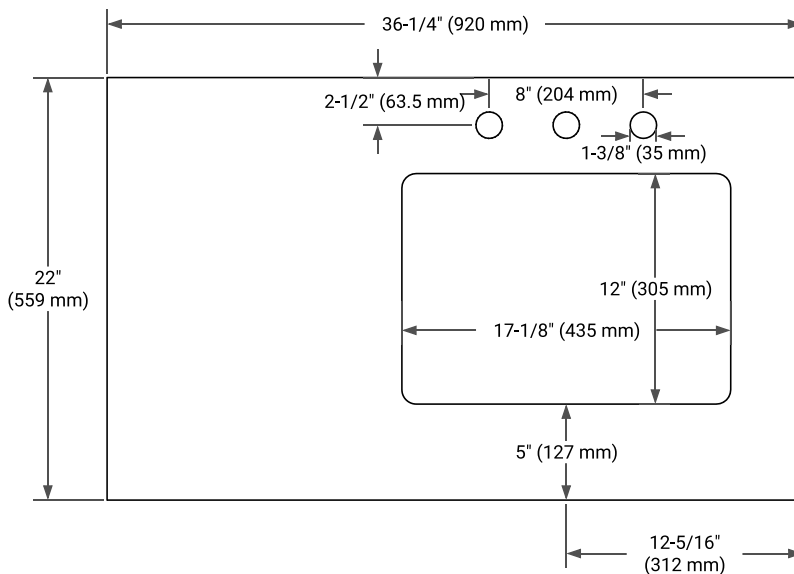

CAMBRIDGE 36" RIGHT OFFSET CABINET

BASE CABINET DIMENSIONS

36" W x 21.5" D x 34.5" H

FEATURES

- Solid wood frame & plywood panels
- Dovetail drawers and joints
- Soft closing doors & drawers

HARDWARE FINISHES*

White Grey Midnight Blue Espresso Oak

FRONT VIEW

SIDE VIEW

PLAN VIEW

36" RIGHT RECTANGLE SINK COUNTERTOP WITH 1.5 IN. THICKNESS

ARIEL

OVERALL DIMENSIONS

36.25" W x 22" D x 1.5" H

COUNTERTOP OPTIONS

Carrara White Quartz

FEATURES

- Solid countertop with mitered edges & seams
- Undermount white rectangular sink
- Pre-drilled for 8" widespread faucet

INCLUDED

- Countertop
- Matching Backsplash
- Rectangle Sink

COUNTERTOP PLAN VIEW

EDGE SIDE VIEW

THREE DIMENSIONAL COUNTERTOP VIEW