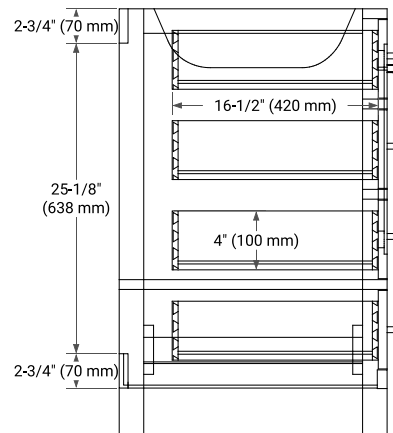

CAMBRIDGE 36" RIGHT OFFSET CABINET

BASE CABINET DIMENSIONS

36" W x 21.5" D x 34.5" H

FEATURES

- Solid wood frame & plywood panels
- Dovetail drawers and joints
- Soft closing doors & drawers

HARDWARE FINISHES*

White Grey Midnight Blue Espresso Oak

FRONT VIEW

SIDE VIEW

PLAN VIEW

36" RIGHT RECTANGLE SINK COUNTERTOP WITH 1.5 IN. THICKNESS

ARIEL

OVERALL DIMENSIONS

36.25" W x 22" D x 1.5" H

COUNTERTOP OPTIONS

Carrara White Quartz

FEATURES

- Solid countertop with mitered edges & seams
- Undermount white rectangular sink
- Pre-drilled for 8" widespread faucet

INCLUDED

- Countertop
- Matching Backsplash
- Rectangle Sink

COUNTERTOP PLAN VIEW

EDGE SIDE VIEW

THREE DIMENSIONAL COUNTERTOP VIEW