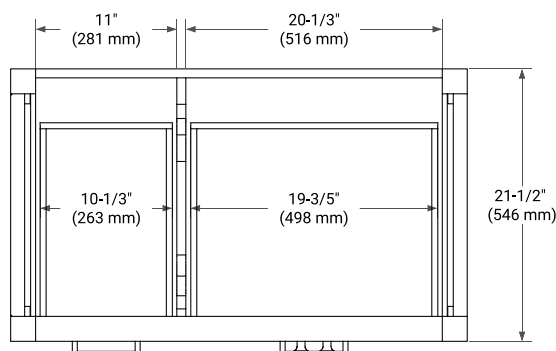

CAMBRIDGE 36" RIGHT OFFSET CABINET

BASE CABINET DIMENSIONS

36" W x 21.5" D x 34.5" H

FEATURES

- Solid wood frame & plywood panels
- Dovetail drawers and joints
- Soft closing doors & drawers

HARDWARE FINISHES*

White Grey Midnight Blue Espresso Oak

FRONT VIEW

SIDE VIEW

PLAN VIEW

36" RIGHT RECTANGLE SINK COUNTERTOP WITH 1.5 IN. THICKNESS

ARIEL

OVERALL DIMENSIONS

36.25" W x 22" D x 1.5" H

COUNTERTOP OPTIONS

Carrara White Quartz

FEATURES

- Solid countertop with mitered edges & seams
- Undermount white rectangular sink
- Pre-drilled for 8" widespread faucet

INCLUDED

- Countertop
- Matching Backsplash
- Rectangle Sink

COUNTERTOP PLAN VIEW

EDGE SIDE VIEW

THREE DIMENSIONAL COUNTERTOP VIEW