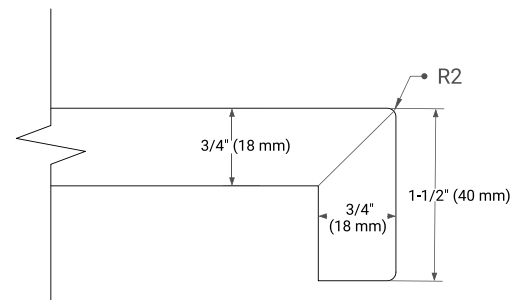

White Grey Midnight Blue Espresso Oak

FRONT VIEW

SIDE VIEW

PLAN VIEW

36" RIGHT RECTANGLE SINK COUNTERTOP WITH 1.5 IN. THICKNESS

ARIEL

OVERALL DIMENSIONS

36.25" W x 22" D x 1.5" H

COUNTERTOP OPTIONS

Carrara White Quartz

FEATURES

- Solid countertop with mitered edges & seams
- Undermount white rectangular sink
- Pre-drilled for 8" widespread faucet

INCLUDED

- Countertop
- Matching Backsplash
- Rectangle Sink

COUNTERTOP PLAN VIEW

EDGE SIDE VIEW

THREE DIMENSIONAL COUNTERTOP VIEW