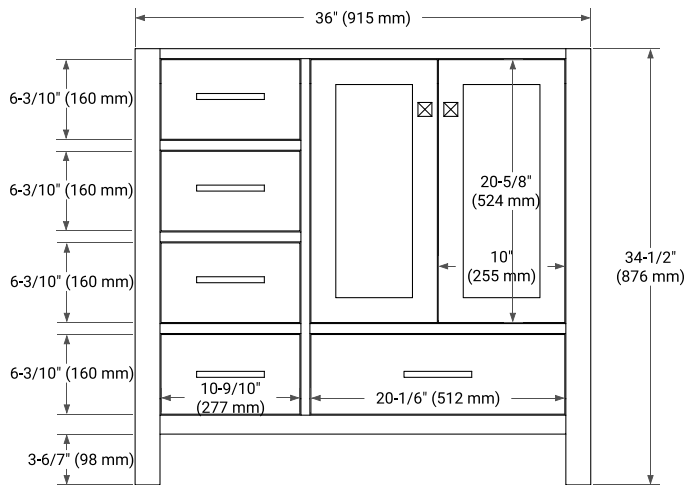

CAMBRIDGE 36" RIGHT OFFSET CABINET

BASE CABINET DIMENSIONS

36" W x 21.5" D x 34.5" H

FEATURES

- Solid wood frame & plywood panels
- Dovetail drawers and joints
- Soft closing doors & drawers

HARDWARE FINISHES*

White Grey Midnight Blue Espresso Oak

FRONT VIEW

SIDE VIEW

PLAN VIEW

36" RIGHT RECTANGLE SINK COUNTERTOP WITH 1.5 IN. THICKNESS

ARIEL

OVERALL DIMENSIONS

36.25" W x 22" D x 1.5" H

COUNTERTOP PLAN VIEW

EDGE SIDE VIEW

THREE DIMENSIONAL COUNTERTOP VIEW