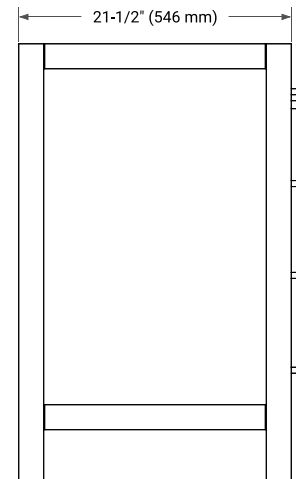

CAMBRIDGE 36" RIGHT OFFSET CABINET

BASE CABINET DIMENSIONS

36" W x 21.5" D x 34.5" H

FEATURES

- Solid wood frame & plywood panels
- Dovetail drawers and joints
- Soft closing doors & drawers

HARDWARE FINISHES*

White Grey Midnight Blue Espresso Oak

FRONT VIEW

SIDE VIEW

PLAN VIEW

36" RIGHT RECTANGLE SINK COUNTERTOP WITH 1.5 IN. THICKNESS

ARIEL

OVERALL DIMENSIONS

36.25" W x 22" D x 1.5" H

COUNTERTOP OPTIONS

Carrara White Quartz

FEATURES

- Solid countertop with mitered edges & seams
- Undermount white rectangular sink
- Pre-drilled for 8" widespread faucet

INCLUDED

- Countertop
- Matching Backsplash
- Rectangle Sink

COUNTERTOP PLAN VIEW

EDGE SIDE VIEW

THREE DIMENSIONAL COUNTERTOP VIEW