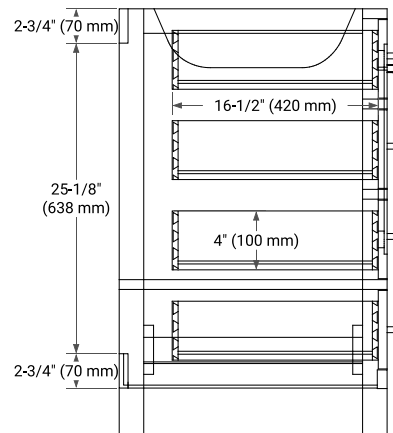

CAMBRIDGE 36" RIGHT OFFSET CABINET

BASE CABINET DIMENSIONS

36" W x 21.5" D x 34.5" H

FEATURES

- Solid wood frame & plywood panels
- Dovetail drawers and joints
- Soft closing doors & drawers

HARDWARE FINISHES*

White Grey Midnight Blue Espresso Oak

FRONT VIEW

SIDE VIEW

PLAN VIEW

OVERALL DIMENSIONS

36.25" W x 22" D x 1.5" H

COUNTERTOP OPTIONS

Carrara White Quartz

FEATURES

- Solid countertop with mitered edges & seams
- Undermount white oval sink
- Pre-drilled for 8" widespread faucet

INCLUDED

- Countertop
- Matching Backsplash
- Oval Sink

COUNTERTOP PLAN VIEW

EDGE SIDE VIEW

THREE DIMENSIONAL COUNTERTOP VIEW