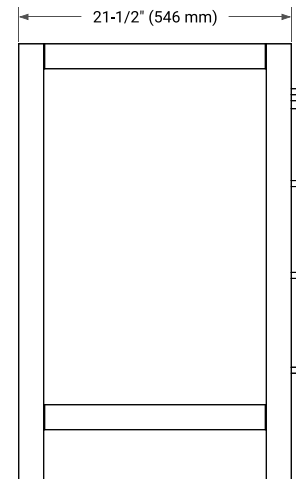

CAMBRIDGE 36" RIGHT OFFSET CABINET

BASE CABINET DIMENSIONS

36" W x 21.5" D x 34.5" H

FEATURES

- Solid wood frame & plywood panels
- Dovetail drawers and joints
- Soft closing doors & drawers

HARDWARE FINISHES*

White Grey Midnight Blue Espresso Oak

FRONT VIEW

SIDE VIEW

PLAN VIEW

OVERALL DIMENSIONS

36.25" W x 22" D x 1.5" H

COUNTERTOP OPTIONS

Carrara White Quartz

FEATURES

- Solid countertop with mitered edges & seams
- Undermount white oval sink
- Pre-drilled for 8" widespread faucet

INCLUDED

- Countertop
- Matching Backsplash
- Oval Sink

COUNTERTOP PLAN VIEW

EDGE SIDE VIEW

THREE DIMENSIONAL COUNTERTOP VIEW