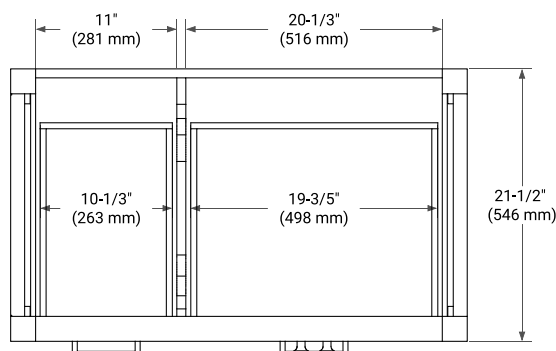

CAMBRIDGE 36" RIGHT OFFSET CABINET

BASE CABINET DIMENSIONS

36" W x 21.5" D x 34.5" H

FEATURES

- Solid wood frame & plywood panels
- Dovetail drawers and joints
- Soft closing doors & drawers

HARDWARE FINISHES*

White Grey Midnight Blue Espresso Oak

FRONT VIEW

SIDE VIEW

PLAN VIEW

OVERALL DIMENSIONS

36.25" W x 22" D x 1.5" H

COUNTERTOP OPTIONS

Carrara White Quartz

FEATURES

- Solid countertop with mitered edges & seams
- Undermount white oval sink
- Pre-drilled for 8" widespread faucet

INCLUDED

- Countertop
- Matching Backsplash
- Oval Sink

COUNTERTOP PLAN VIEW

EDGE SIDE VIEW

THREE DIMENSIONAL COUNTERTOP VIEW