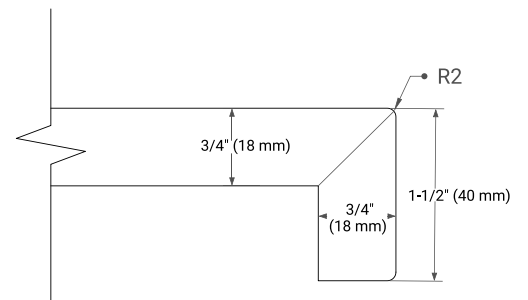

White Grey Midnight Blue Espresso Oak

FRONT VIEW

SIDE VIEW

PLAN VIEW

OVERALL DIMENSIONS

36.25" W x 22" D x 1.5" H

COUNTERTOP OPTIONS

Carrara White Quartz

FEATURES

- Solid countertop with mitered edges & seams
- Undermount white oval sink
- Pre-drilled for 8" widespread faucet

INCLUDED

- Countertop
- Matching Backsplash
- Oval Sink

COUNTERTOP PLAN VIEW

EDGE SIDE VIEW

THREE DIMENSIONAL COUNTERTOP VIEW