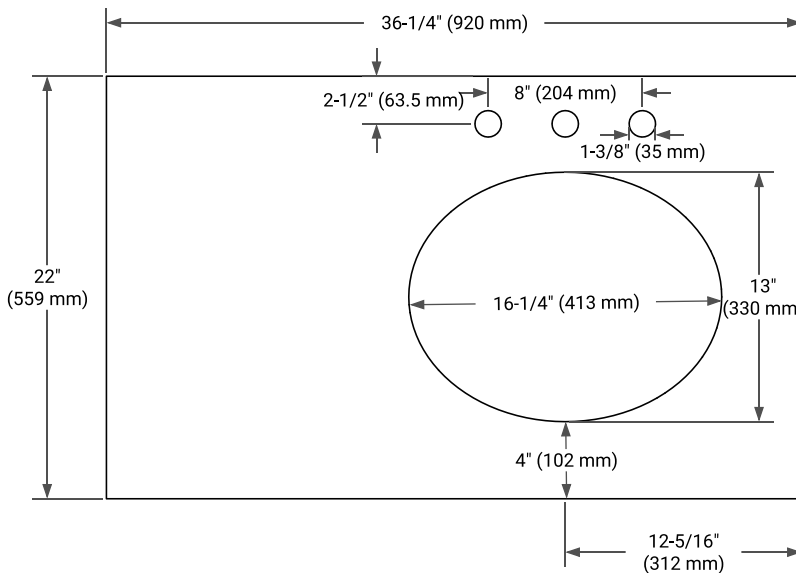

CAMBRIDGE 36" RIGHT OFFSET CABINET

BASE CABINET DIMENSIONS

36" W x 21.5" D x 34.5" H

FEATURES

- Solid wood frame & plywood panels
- Dovetail drawers and joints
- Soft closing doors & drawers

HARDWARE FINISHES*

White Grey Midnight Blue Espresso Oak

FRONT VIEW

SIDE VIEW

PLAN VIEW

OVERALL DIMENSIONS

36.25" W x 22" D x 1.5" H

COUNTERTOP OPTIONS

Carrara White Quartz

FEATURES

- Solid countertop with mitered edges & seams
- Undermount white oval sink
- Pre-drilled for 8" widespread faucet

INCLUDED

- Countertop
- Matching Backsplash
- Oval Sink

COUNTERTOP PLAN VIEW

EDGE SIDE VIEW

THREE DIMENSIONAL COUNTERTOP VIEW