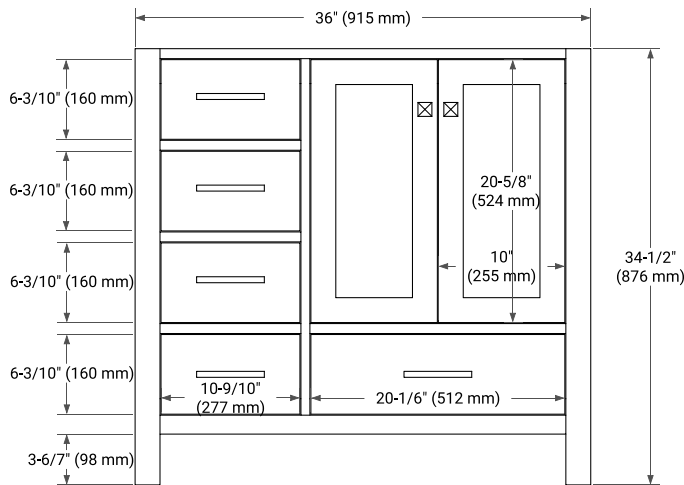

CAMBRIDGE 36" RIGHT OFFSET CABINET

BASE CABINET DIMENSIONS

36" W x 21.5" D x 34.5" H

FEATURES

- Solid wood frame & plywood panels
- Dovetail drawers and joints
- Soft closing doors & drawers

HARDWARE FINISHES*

White Grey Midnight Blue Espresso Oak

FRONT VIEW

SIDE VIEW

PLAN VIEW

OVERALL DIMENSIONS

36.25" W x 22" D x 1.5" H

COUNTERTOP OPTIONS

Carrara White Quartz

FEATURES

- Solid countertop with mitered edges & seams
- Undermount white oval sink
- Pre-drilled for 8" widespread faucet

INCLUDED

- Countertop
- Matching Backsplash
- Oval Sink

COUNTERTOP PLAN VIEW

EDGE SIDE VIEW

THREE DIMENSIONAL COUNTERTOP VIEW