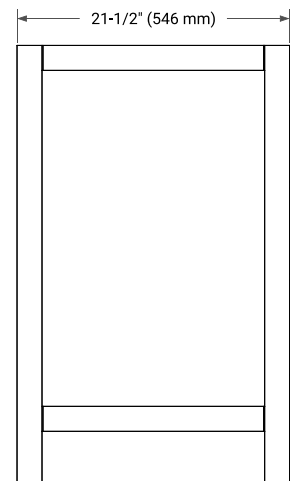

BASE CABINET DIMENSIONS

36" W x 21.5" D x 34.5" H

FEATURES

- Solid wood frame & plywood panels
- Dovetail drawers and joints
- Soft closing doors & drawers

HARDWARE FINISHES*

Brushed Nickel Satin Brass Matte Black Polished Chrome

PLAN VIEW

36" LEFT RECTANGLE SINK COUNTERTOP WITH 1.5 IN. THICKNESS

ARIEL

OVERALL DIMENSIONS

36.25" W x 22" D x 1.5" H

COUNTERTOP OPTIONS

Carrara White Quartz

FEATURES

- Solid countertop with mitered edges & seams
- Undermount white rectangular sink
- Pre-drilled for 8" widespread faucet

INCLUDED

- Countertop
- Matching Backsplash
- Rectangle Sink

COUNTERTOP PLAN VIEW

EDGE SIDE VIEW

THREE DIMENSIONAL COUNTERTOP VIEW