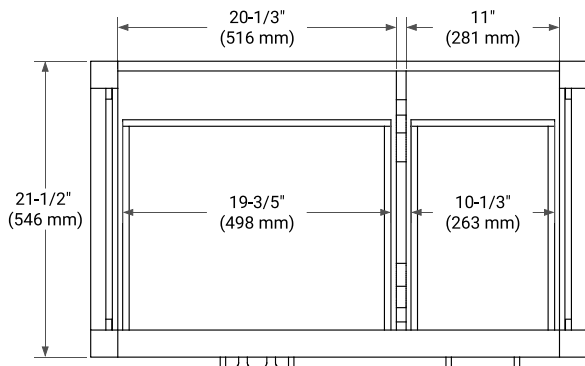

BASE CABINET DIMENSIONS

36" W x 21.5" D x 34.5" H

FEATURES

- Solid wood frame & plywood panels
- Dovetail drawers and joints
- Soft closing doors & drawers

HARDWARE FINISHES*

Brushed Nickel Satin Brass Matte Black Polished Chrome

PLAN VIEW

36" LEFT RECTANGLE SINK COUNTERTOP WITH 1.5 IN. THICKNESS

ARIEL

OVERALL DIMENSIONS

36.25" W x 22" D x 1.5" H

COUNTERTOP OPTIONS

Carrara White Quartz

FEATURES

- Solid countertop with mitered edges & seams
- Undermount white rectangular sink
- Pre-drilled for 8" widespread faucet

INCLUDED

- Countertop
- Matching Backsplash
- Rectangle Sink

COUNTERTOP PLAN VIEW

EDGE SIDE VIEW

THREE DIMENSIONAL COUNTERTOP VIEW