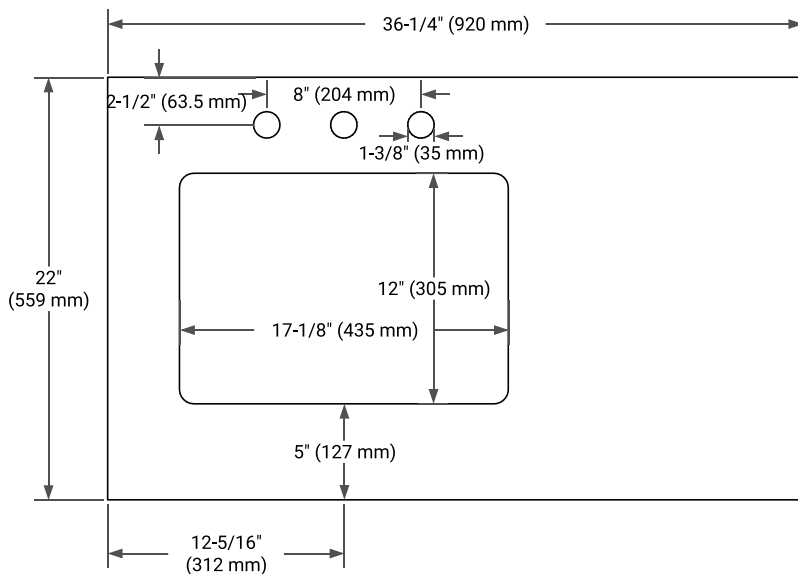

PLAN VIEW

36" LEFT RECTANGLE SINK COUNTERTOP WITH 1.5 IN. THICKNESS

ARIEL

OVERALL DIMENSIONS

36.25" W x 22" D x 1.5" H

COUNTERTOP OPTIONS

Carrara White Quartz

FEATURES

- Solid countertop with mitered edges & seams
- Undermount white rectangular sink
- Pre-drilled for 8" widespread faucet

INCLUDED

- Countertop
- Matching Backsplash
- Rectangle Sink

COUNTERTOP PLAN VIEW

EDGE SIDE VIEW

THREE DIMENSIONAL COUNTERTOP VIEW