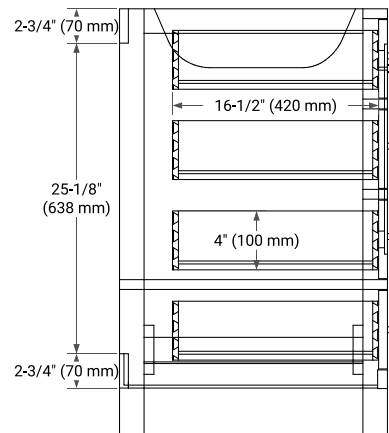

BASE CABINET DIMENSIONS

36" W x 21.5" D x 34.5" H

FEATURES

- Solid wood frame & plywood panels
- Dovetail drawers and joints
- Soft closing doors & drawers

HARDWARE FINISHES*

Brushed Nickel Satin Brass Matte Black Polished Chrome

PLAN VIEW

36" LEFT RECTANGLE SINK COUNTERTOP WITH 1.5 IN. THICKNESS

ARIEL

OVERALL DIMENSIONS

36.25" W x 22" D x 1.5" H

COUNTERTOP OPTIONS

Carrara White Quartz

FEATURES

- Solid countertop with mitered edges & seams
- Undermount white rectangular sink
- Pre-drilled for 8" widespread faucet

INCLUDED

- Countertop
- Matching Backsplash
- Rectangle Sink

COUNTERTOP PLAN VIEW

EDGE SIDE VIEW

THREE DIMENSIONAL COUNTERTOP VIEW