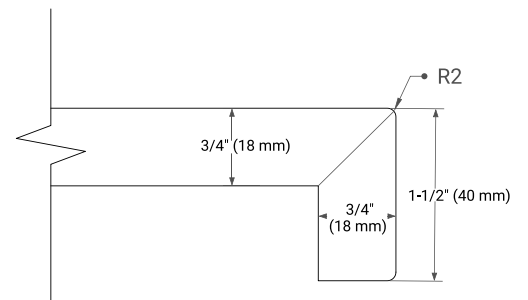

PLAN VIEW

36" LEFT RECTANGLE SINK COUNTERTOP WITH 1.5 IN. THICKNESS

ARIEL

OVERALL DIMENSIONS

36.25" W x 22" D x 1.5" H

COUNTERTOP OPTIONS

Carrara White Quartz

FEATURES

- Solid countertop with mitered edges & seams
- Undermount white rectangular sink
- Pre-drilled for 8" widespread faucet

INCLUDED

- Countertop
- Matching Backsplash
- Rectangle Sink

COUNTERTOP PLAN VIEW

EDGE SIDE VIEW

THREE DIMENSIONAL COUNTERTOP VIEW