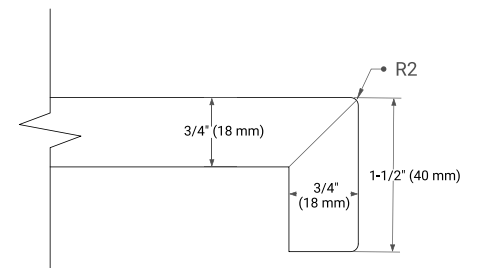

EDGE SIDE VIEW