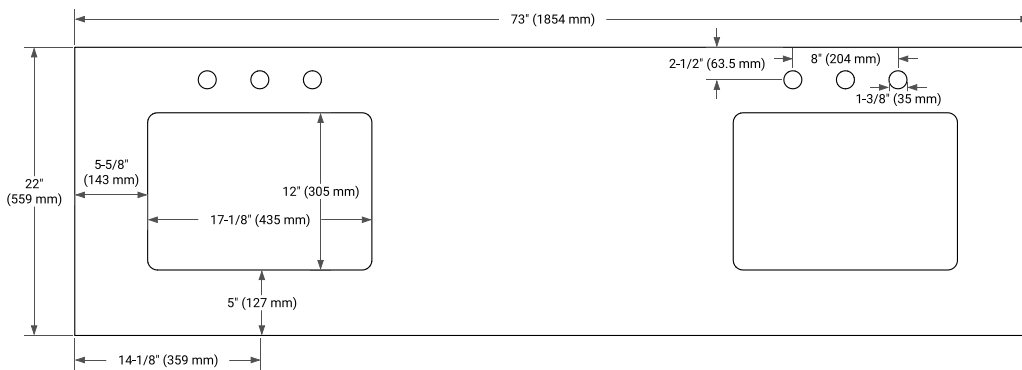

73" DOUBLE RECTANGLE SINK COUNTERTOP WITH 1.5 IN. THICKNESS

ARIEL

OVERALL DIMENSIONS

73" W x 22" D x 1.5" H

COUNTERTOP OPTIONS

FEATURES

- Solid countertop with mitered edges & seams
- Undermount white rectangular sink
- Pre-drilled for 8" widespread faucet

INCLUDED

- Countertop
- Matching Backsplash
- Rectangle Sinks

COUNTERTOP PLAN VIEW