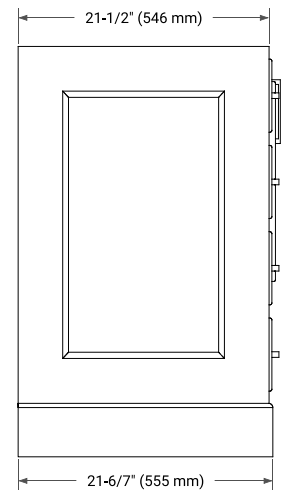

STAFFORD 72" DOUBLE SINK BASE CABINET

BASE CABINET DIMENSIONS

72" W x 21.5" D x 34.5" H

FEATURES

- Solid wood frame & plywood panels
- Dovetail drawers and joints
- Soft closing doors & drawers

HARDWARE FINISHES*

Brushed Nickel   Satin Brass   Matte Black   Polished Chrome

*Hardware comes preinstalled with the illustrated option. Other finishes are available on our online store if you prefer a different one.

AVAILABLE COLORS

White   Grey   Midnight Blue

FRONT VIEW

SIDE VIEW

PLAN VIEW