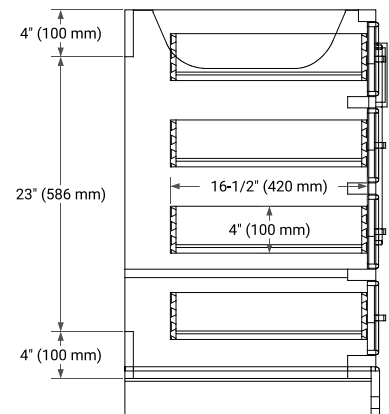

STAFFORD 72" DOUBLE SINK BASE CABINET

BASE CABINET DIMENSIONS

72" W x 21.5" D x 34.5" H

FEATURES

- Solid wood frame & plywood panels
- Dovetail drawers and joints
- Soft closing doors & drawers

HARDWARE FINISHES*

Brushed Nickel   Satin Brass   Matte Black   Polished Chrome

*Hardware comes preinstalled with the illustrated option. Other finishes are available on our online store if you prefer a different one.

AVAILABLE COLORS

White   Grey   Midnight Blue

FRONT VIEW

SIDE VIEW

PLAN VIEW