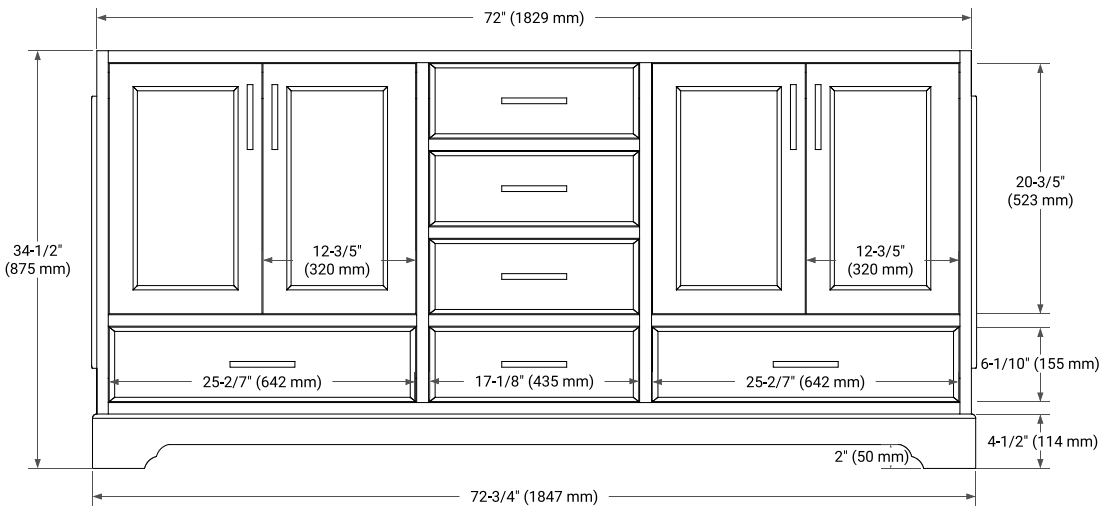

STAFFORD 72" DOUBLE SINK BASE CABINET

BASE CABINET DIMENSIONS

72" W x 21.5" D x 34.5" H

FEATURES

- Solid wood frame & plywood panels
- Dovetail drawers and joints
- Soft closing doors & drawers

HARDWARE FINISHES*

Brushed Nickel   Satin Brass   Matte Black   Polished Chrome

*Hardware comes preinstalled with the illustrated option. Other finishes are available on our online store if you prefer a different one.

AVAILABLE COLORS

White   Grey   Midnight Blue

FRONT VIEW

SIDE VIEW

PLAN VIEW