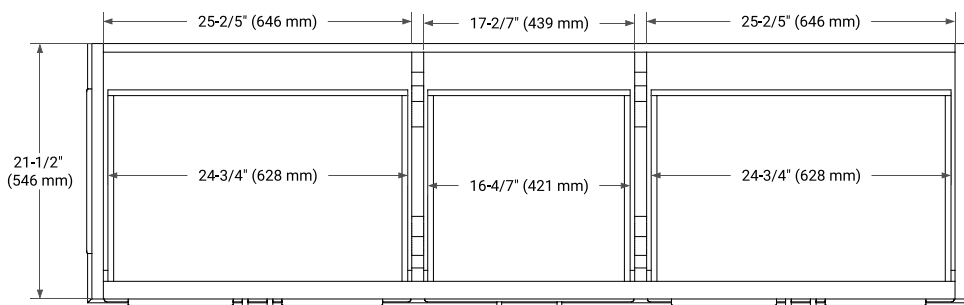

STAFFORD 72" DOUBLE SINK BASE CABINET

BASE CABINET DIMENSIONS

72" W x 21.5" D x 34.5" H

FEATURES

- Solid wood frame & plywood panels
- Dovetail drawers and joints
- Soft closing doors & drawers

HARDWARE FINISHES*

Brushed Nickel   Satin Brass   Matte Black   Polished Chrome

*Hardware comes preinstalled with the illustrated option. Other finishes are available on our online store if you prefer a different one.

AVAILABLE COLORS

White   Grey   Midnight Blue

FRONT VIEW

SIDE VIEW

PLAN VIEW