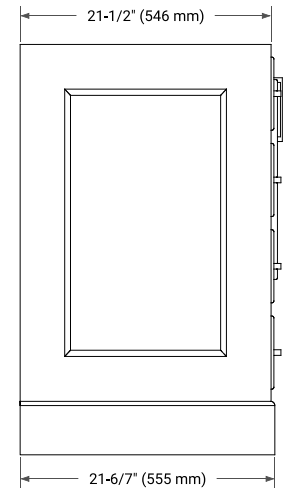

STAFFORD 72" DOUBLE SINK BASE CABINET

BASE CABINET DIMENSIONS

72" W x 21.5" D x 34.5" H

FEATURES

- Solid wood frame & plywood panels
- Dovetail drawers and joints
- Soft closing doors & drawers

HARDWARE FINISHES*

White Grey Midnight Blue

FRONT VIEW

SIDE VIEW

PLAN VIEW

73" DOUBLE OVAL SINK COUNTERTOP WITH 1.5 IN. THICKNESS

ARIEL

OVERALL DIMENSIONS

73" W x 22" D x 1.5" H

COUNTERTOP PLAN VIEW

EDGE SIDE VIEW

THREE DIMENSIONAL COUNTERTOP VIEW