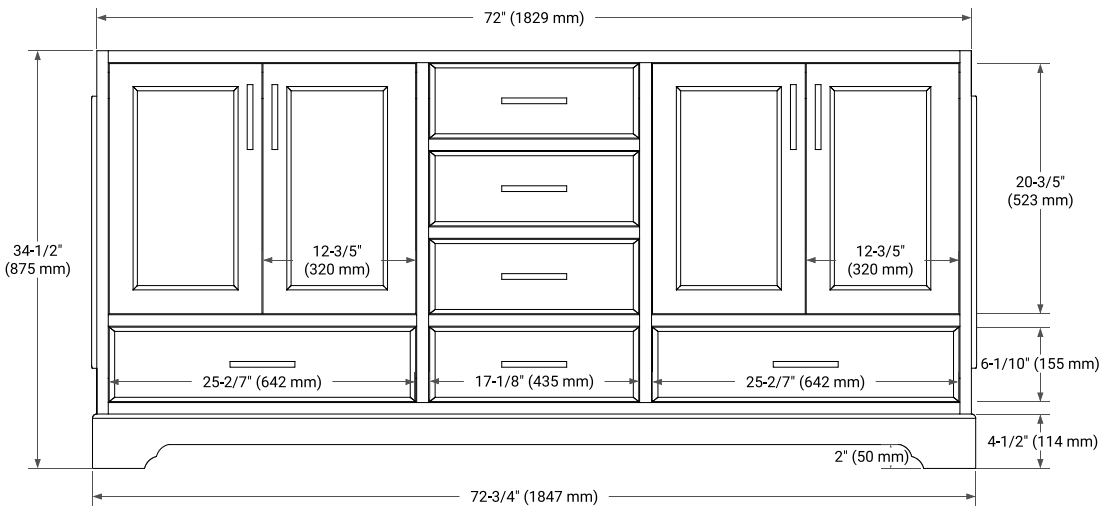

STAFFORD 72" DOUBLE SINK BASE CABINET

BASE CABINET DIMENSIONS

72" W x 21.5" D x 34.5" H

FEATURES

- Solid wood frame & plywood panels
- Dovetail drawers and joints
- Soft closing doors & drawers

HARDWARE FINISHES*

White Grey Midnight Blue

FRONT VIEW

SIDE VIEW

PLAN VIEW

73" DOUBLE OVAL SINK COUNTERTOP WITH 1.5 IN. THICKNESS

ARIEL

OVERALL DIMENSIONS

73" W x 22" D x 1.5" H

COUNTERTOP PLAN VIEW

EDGE SIDE VIEW

THREE DIMENSIONAL COUNTERTOP VIEW