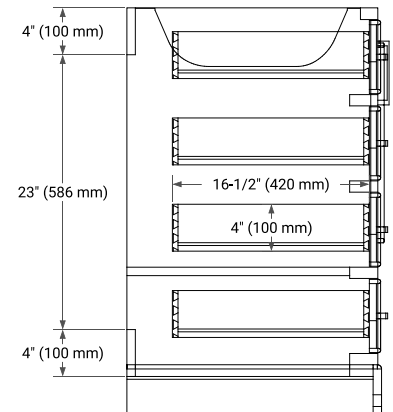

STAFFORD 72" DOUBLE SINK BASE CABINET

BASE CABINET DIMENSIONS

72" W x 21.5" D x 34.5" H

FEATURES

- Solid wood frame & plywood panels
- Dovetail drawers and joints
- Soft closing doors & drawers

HARDWARE FINISHES*

White Grey Midnight Blue

FRONT VIEW

SIDE VIEW

PLAN VIEW

73" DOUBLE OVAL SINK COUNTERTOP WITH 1.5 IN. THICKNESS

ARIEL

OVERALL DIMENSIONS

73" W x 22" D x 1.5" H

COUNTERTOP OPTIONS

Carrara Marble

White Quartz

FEATURES

- Solid countertop with mitered edges & seams
- Undermount white oval sink
- Pre-drilled for 8" widespread faucet

INCLUDED

- Countertop
- Matching Backsplash
- Oval Sinks

COUNTERTOP PLAN VIEW

EDGE SIDE VIEW

THREE DIMENSIONAL COUNTERTOP VIEW