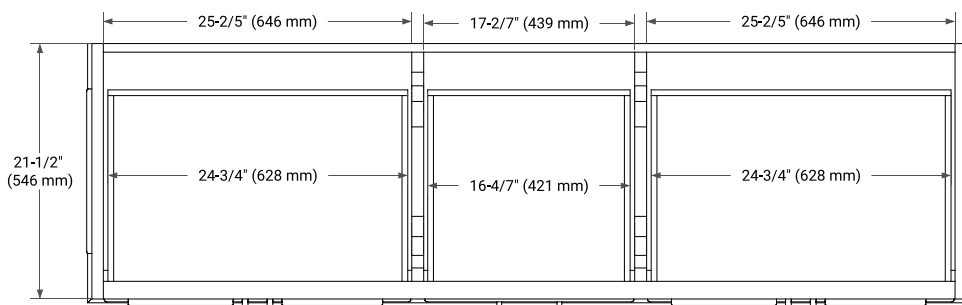

STAFFORD 72" DOUBLE SINK BASE CABINET

BASE CABINET DIMENSIONS

72" W x 21.5" D x 34.5" H

FEATURES

- Solid wood frame & plywood panels
- Dovetail drawers and joints
- Soft closing doors & drawers

HARDWARE FINISHES*

White Grey Midnight Blue

FRONT VIEW

SIDE VIEW

PLAN VIEW

73" DOUBLE OVAL SINK COUNTERTOP WITH 1.5 IN. THICKNESS

ARIEL

OVERALL DIMENSIONS

73" W x 22" D x 1.5" H

COUNTERTOP PLAN VIEW

EDGE SIDE VIEW

THREE DIMENSIONAL COUNTERTOP VIEW