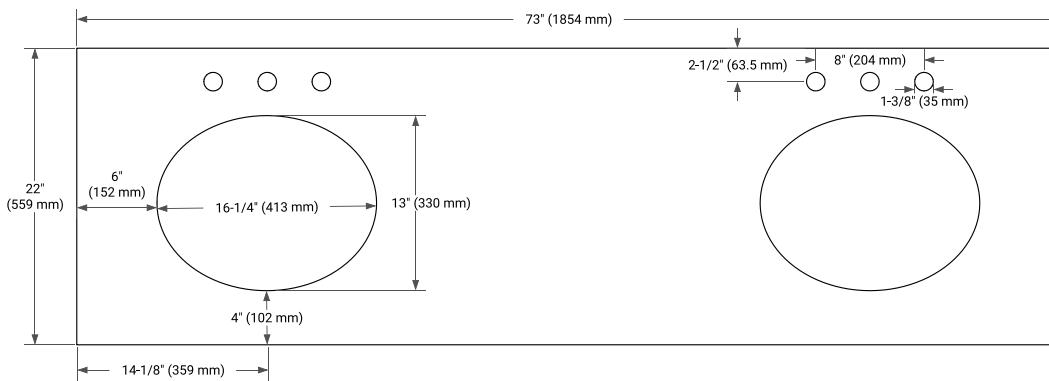

White Grey Midnight Blue

FRONT VIEW

SIDE VIEW

PLAN VIEW

73" DOUBLE OVAL SINK COUNTERTOP WITH 1.5 IN. THICKNESS

ARIEL

OVERALL DIMENSIONS

73" W x 22" D x 1.5" H

COUNTERTOP OPTIONS

Carrara Marble

White Quartz

FEATURES

- Solid countertop with mitered edges & seams
- Undermount white oval sink
- Pre-drilled for 8" widespread faucet

INCLUDED

- Countertop
- Matching Backsplash
- Oval Sinks

COUNTERTOP PLAN VIEW

EDGE SIDE VIEW

THREE DIMENSIONAL COUNTERTOP VIEW