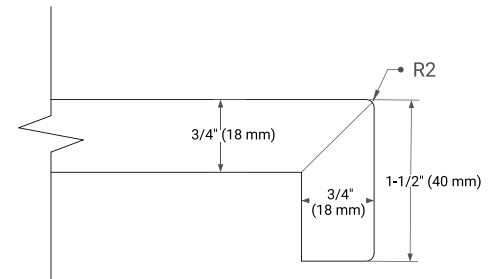

White Grey Midnight Blue

FRONT VIEW

SIDE VIEW

PLAN VIEW

73" DOUBLE OVAL SINK COUNTERTOP WITH 1.5 IN. THICKNESS

ARIEL

OVERALL DIMENSIONS

73" W x 22" D x 1.5" H

COUNTERTOP OPTIONS

Carrara Marble

White Quartz

FEATURES

- Solid countertop with mitered edges & seams
- Undermount white oval sink
- Pre-drilled for 8" widespread faucet

INCLUDED

- Countertop
- Matching Backsplash
- Oval Sinks

COUNTERTOP PLAN VIEW

EDGE SIDE VIEW

THREE DIMENSIONAL COUNTERTOP VIEW