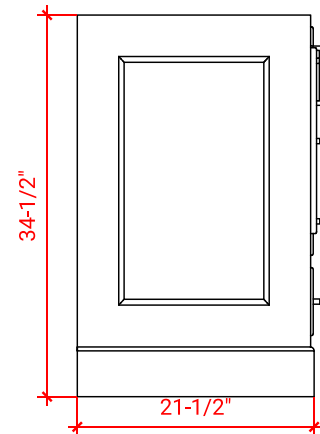

STAFFORD 72" DOUBLE SINK BASE CABINET

ARIEL

M072D

BASE CABINET DIMENSIONS

72" W x 21.5" D x 34.5" H

FEATURES

- Solid wood frame & plywood panels
- Dovetail drawers and joints
- Soft closing doors & drawers

HARDWARE FINISHES

Brushed Nickel   Satin Brass   Matte Black   Polished Chrome

AVAILABLE COLORS

White   Grey   Midnight Blue

SIDE VIEW