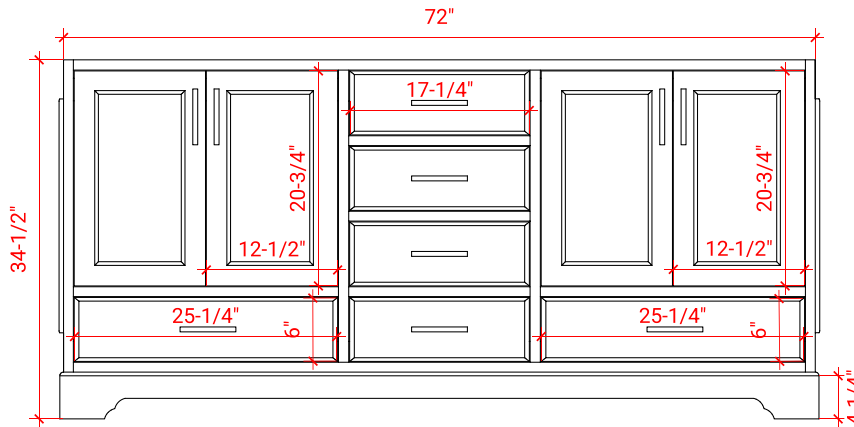

AVAILABLE COLORS

White   Grey   Midnight Blue

FRONT VIEW

SIDE VIEW