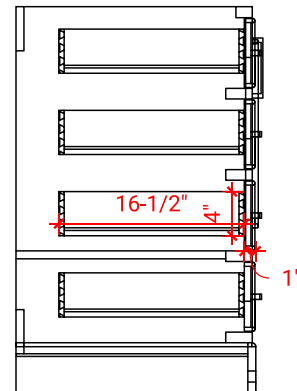

## BASE CABINET DIMENSIONS

60" W x 21.5" D x 34.5" H

## AVAILABLE COLORS

White    Grey    Midnight Blue

FRONT VIEW

SIDE VIEW

PLAN VIEW

OVERALL DIMENSIONS

61" W x 22" D x 0.75" H

COUNTERTOP OPTIONS

COUNTERTOP PLAN VIEW

EDGE SIDE VIEW

THREE DIMENSIONAL COUNTERTOP VIEW