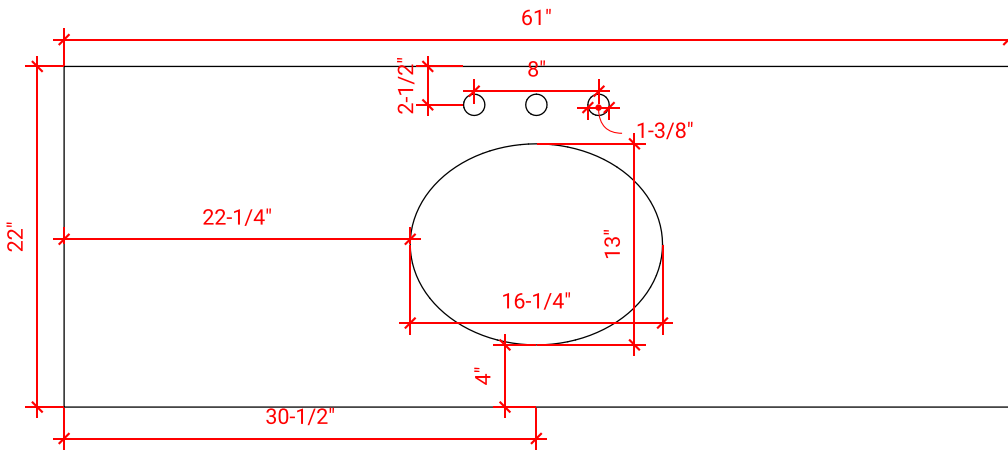

## BASE CABINET DIMENSIONS

60" W x 21.5" D x 34.5" H

## AVAILABLE COLORS

White    Grey    Midnight Blue

FRONT VIEW

SIDE VIEW

PLAN VIEW

OVERALL DIMENSIONS

61" W x 22" D x 0.75" H

COUNTERTOP OPTIONS

COUNTERTOP PLAN VIEW

EDGE SIDE VIEW

THREE DIMENSIONAL COUNTERTOP VIEW