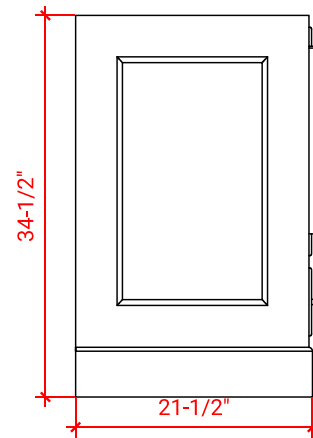

## BASE CABINET DIMENSIONS

60" W x 21.5" D x 34.5" H

## AVAILABLE COLORS

White    Grey    Midnight Blue

FRONT VIEW

SIDE VIEW

PLAN VIEW

OVERALL DIMENSIONS

61" W x 22" D x 0.75" H

COUNTERTOP OPTIONS

COUNTERTOP PLAN VIEW

EDGE SIDE VIEW

THREE DIMENSIONAL COUNTERTOP VIEW