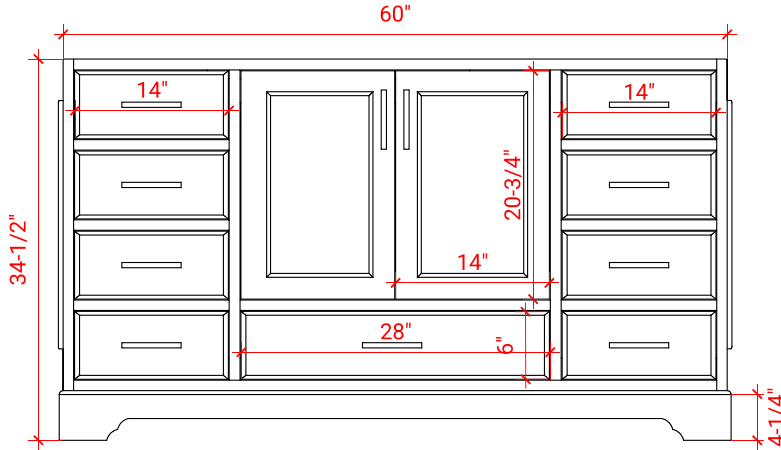

## BASE CABINET DIMENSIONS

60" W x 21.5" D x 34.5" H

## AVAILABLE COLORS

White    Grey    Midnight Blue

FRONT VIEW

SIDE VIEW

PLAN VIEW

OVERALL DIMENSIONS

61" W x 22" D x 0.75" H

COUNTERTOP OPTIONS