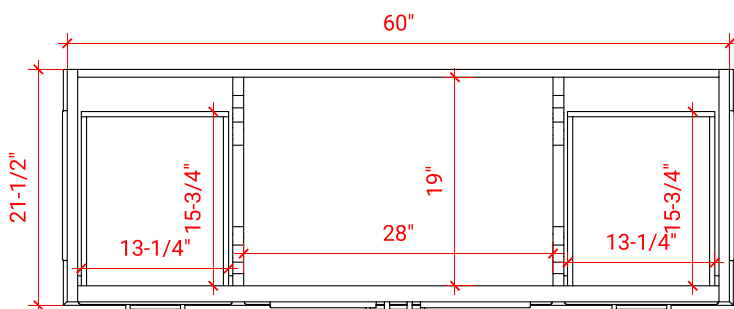

## BASE CABINET DIMENSIONS

60" W x 21.5" D x 34.5" H

## AVAILABLE COLORS

White    Grey    Midnight Blue

FRONT VIEW

SIDE VIEW

PLAN VIEW

OVERALL DIMENSIONS

61" W x 22" D x 0.75" H

COUNTERTOP OPTIONS

COUNTERTOP PLAN VIEW

EDGE SIDE VIEW

THREE DIMENSIONAL COUNTERTOP VIEW