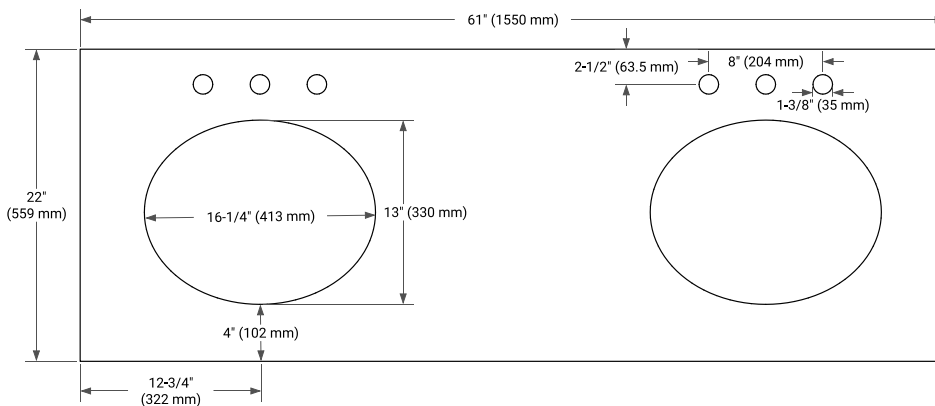

61" DOUBLE OVAL SINK COUNTERTOP WITH 1.5 IN. THICKNESS

ARIEL

OVERALL DIMENSIONS

61" W x 22" D x 1.5" H

COUNTERTOP OPTIONS

Carrara Marble

White Quartz

FEATURES

- Solid countertop with mitered edges & seams
- Undermount white oval sink
- Pre-drilled for 8" widespread faucet

INCLUDED

- Countertop
- Matching Backsplash
- Oval Sinks

COUNTERTOP PLAN VIEW

EDGE SIDE VIEW

THREE DIMENSIONAL COUNTERTOP VIEW