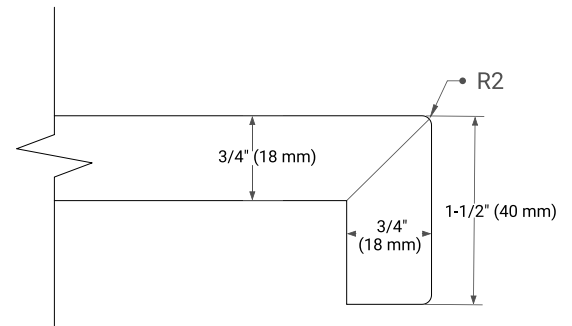

61" DOUBLE OVAL SINK COUNTERTOP WITH 1.5 IN. THICKNESS

ARIEL

OVERALL DIMENSIONS

61" W x 22" D x 1.5" H

COUNTERTOP OPTIONS

Carrara Marble

White Quartz

FEATURES

- Solid countertop with mitered edges & seams
- Undermount white oval sink
- Pre-drilled for 8" widespread faucet

INCLUDED

- Countertop
- Matching Backsplash
- Oval Sinks

COUNTERTOP PLAN VIEW

EDGE SIDE VIEW

THREE DIMENSIONAL COUNTERTOP VIEW