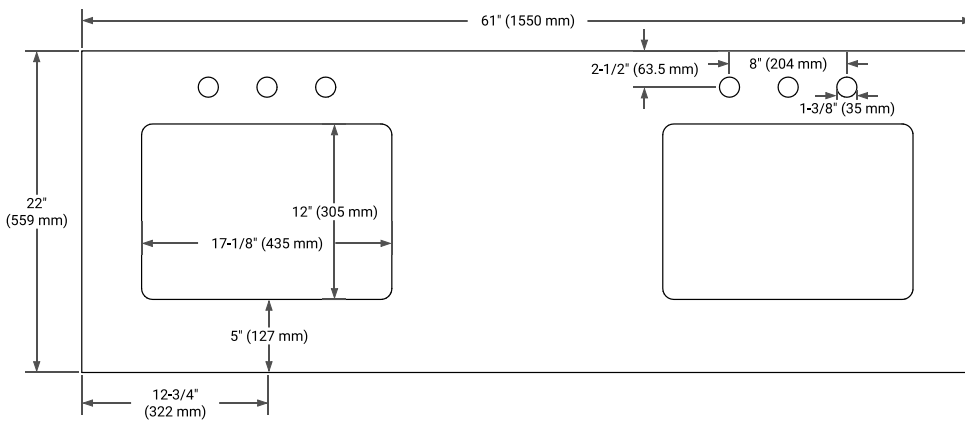

61" DOUBLE RECTANGLE SINK COUNTERTOP WITH 1.5" THICKNESS

ARIEL

OVERALL DIMENSIONS

61" W x 22" D x 1.5" H

COUNTERTOP OPTIONS

FEATURES

- Solid countertop with mitered edges & seams
- Undermount white rectangular sink
- Pre-drilled for 8" widespread faucet

INCLUDED

- Countertop
- Matching Backsplash
- Rectangle Sinks

COUNTERTOP PLAN VIEW