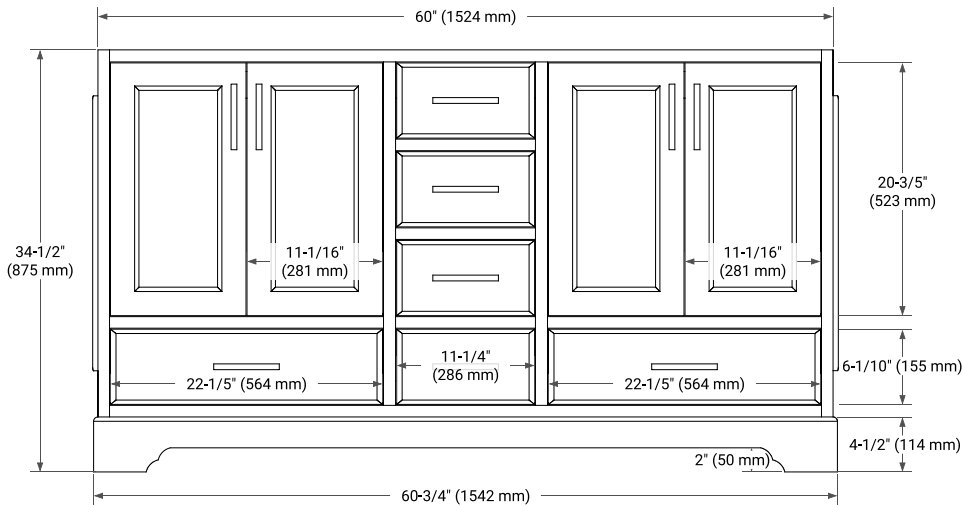

STAFFORD 60" DOUBLE SINK BASE CABINET

BASE CABINET DIMENSIONS

60" W x 21.5" D x 34.5" H

FEATURES

- Solid wood frame & plywood panels
- Dovetail drawers and joints
- Soft closing doors & drawers

HARDWARE FINISHES*

Brushed Nickel   Satin Brass   Matte Black   Polished Chrome

*Hardware comes preinstalled with the illustrated option. Other finishes are available on our online store if you prefer a different one.

AVAILABLE COLORS

White   Grey   Midnight Blue

FRONT VIEW

SIDE VIEW

PLAN VIEW