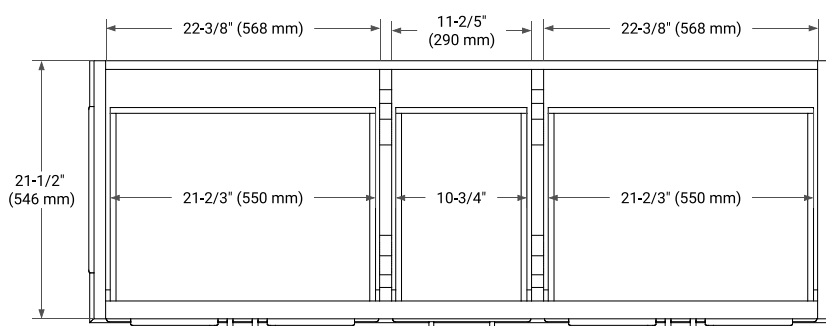

STAFFORD 60" DOUBLE SINK BASE CABINET

BASE CABINET DIMENSIONS

60" W x 21.5" D x 34.5" H

FEATURES

- Solid wood frame & plywood panels
- Dovetail drawers and joints
- Soft closing doors & drawers

HARDWARE FINISHES*

Brushed Nickel   Satin Brass   Matte Black   Polished Chrome

*Hardware comes preinstalled with the illustrated option. Other finishes are available on our online store if you prefer a different one.

AVAILABLE COLORS

White   Grey   Midnight Blue

FRONT VIEW

SIDE VIEW

PLAN VIEW