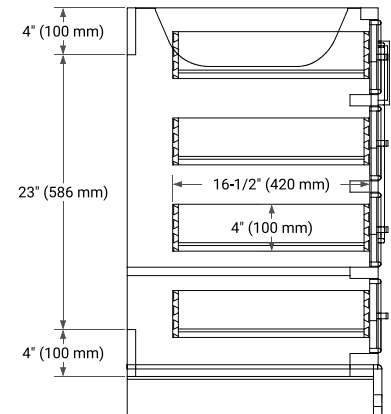

STAFFORD 60" DOUBLE SINK BASE CABINET

BASE CABINET DIMENSIONS

60" W x 21.5" D x 34.5" H

FEATURES

- Solid wood frame & plywood panels
- Dovetail drawers and joints
- Soft closing doors & drawers

HARDWARE FINISHES*

Brushed Nickel   Satin Brass   Matte Black   Polished Chrome

*Hardware comes preinstalled with the illustrated option. Other finishes are available on our online store if you prefer a different one.

AVAILABLE COLORS

White   Grey   Midnight Blue

FRONT VIEW

SIDE VIEW

PLAN VIEW