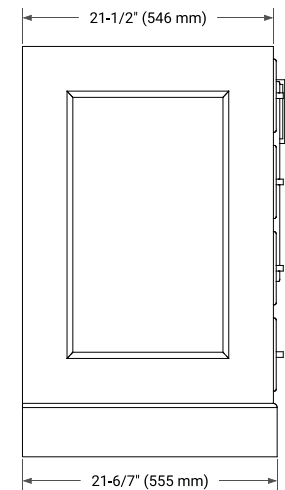

STAFFORD 60" DOUBLE SINK BASE CABINET

BASE CABINET DIMENSIONS

60" W x 21.5" D x 34.5" H

FEATURES

- Solid wood frame & plywood panels
- Dovetail drawers and joints
- Soft closing doors & drawers

HARDWARE FINISHES*

Brushed Nickel   Satin Brass   Matte Black   Polished Chrome

*Hardware comes preinstalled with the illustrated option. Other finishes are available on our online store if you prefer a different one.

AVAILABLE COLORS

White   Grey   Midnight Blue

FRONT VIEW

SIDE VIEW

PLAN VIEW