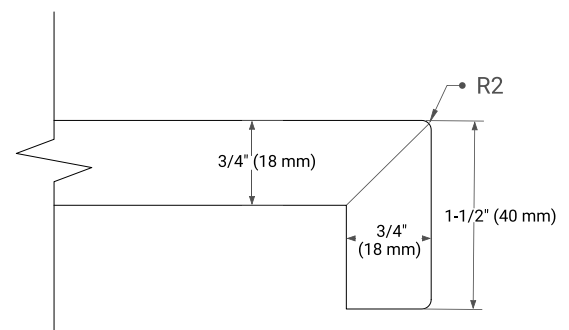

EDGE SIDE VIEW