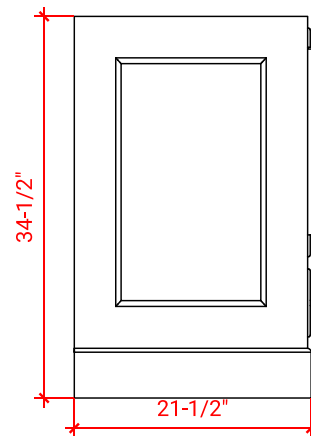

STAFFORD 54" SINGLE SINK BASE CABINET

ARIEL

M054S

BASE CABINET DIMENSIONS

54" W x 21.5" D x 34.5" H

FEATURES

- Solid wood frame & plywood panels
- Dovetail drawers and joints
- Soft closing doors & drawers

HARDWARE FINISHES

Brushed Nickel Satin Brass Matte Black Polished Chrome

AVAILABLE COLORS

White Grey Midnight Blue

FRONT VIEW

SIDE VIEW

PLAN VIEW

55" SINGLE RECTANGLE SINK COUNTERTOP WITH 1.5 IN. THICKNESS

ARIEL

OVERALL DIMENSIONS

55" W x 22" D x 1.5" H

COUNTERTOP OPTIONS

Carrara Marble
CW-055S-REC-CT

White Quartz
WQ-055S-REC-CT

FEATURES

- Solid countertop with mitered edges & seams
- Undermount white rectangular sink
- Pre-drilled for 8" widespread faucet

INCLUDED

- Countertop
- Matching Backsplash
- Rectangle Sink

COUNTERTOP PLAN VIEW

EDGE SIDE VIEW

THREE DIMENSIONAL COUNTERTOP VIEW