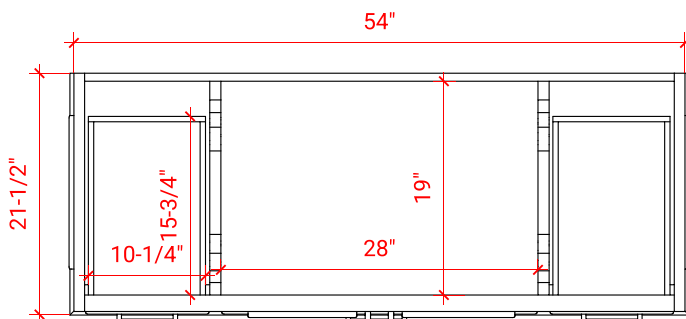

STAFFORD 54" SINGLE SINK BASE CABINET

ARIEL

M054S

BASE CABINET DIMENSIONS

54" W x 21.5" D x 34.5" H

FEATURES

- Solid wood frame & plywood panels
- Dovetail drawers and joints
- Soft closing doors & drawers

HARDWARE FINISHES

Brushed Nickel Satin Brass Matte Black Polished Chrome

AVAILABLE COLORS

White Grey Midnight Blue

FRONT VIEW

SIDE VIEW

PLAN VIEW

55" SINGLE RECTANGLE SINK COUNTERTOP WITH 1.5 IN. THICKNESS

ARIEL

OVERALL DIMENSIONS

55" W x 22" D x 1.5" H

COUNTERTOP OPTIONS

Carrara Marble
CW-055S-REC-CT

White Quartz
WQ-055S-REC-CT

FEATURES

- Solid countertop with mitered edges & seams
- Undermount white rectangular sink
- Pre-drilled for 8" widespread faucet

INCLUDED

- Countertop
- Matching Backsplash
- Rectangle Sink

COUNTERTOP PLAN VIEW

EDGE SIDE VIEW

THREE DIMENSIONAL COUNTERTOP VIEW