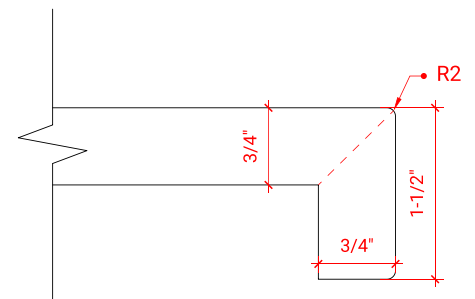

STAFFORD 54" SINGLE SINK BASE CABINET

ARIEL

M054S

BASE CABINET DIMENSIONS

54" W x 21.5" D x 34.5" H

FEATURES

- Solid wood frame & plywood panels
- Dovetail drawers and joints
- Soft closing doors & drawers

HARDWARE FINISHES

OVERALL DIMENSIONS

55" W x 22" D x 1.5" H

COUNTERTOP OPTIONS

Carrara Marble
CW-055S-REC-CT

White Quartz
WQ-055S-REC-CT

FEATURES

- Solid countertop with mitered edges & seams
- Undermount white rectangular sink
- Pre-drilled for 8" widespread faucet

INCLUDED

- Countertop
- Matching Backsplash
- Rectangle Sink

COUNTERTOP PLAN VIEW

EDGE SIDE VIEW

THREE DIMENSIONAL COUNTERTOP VIEW