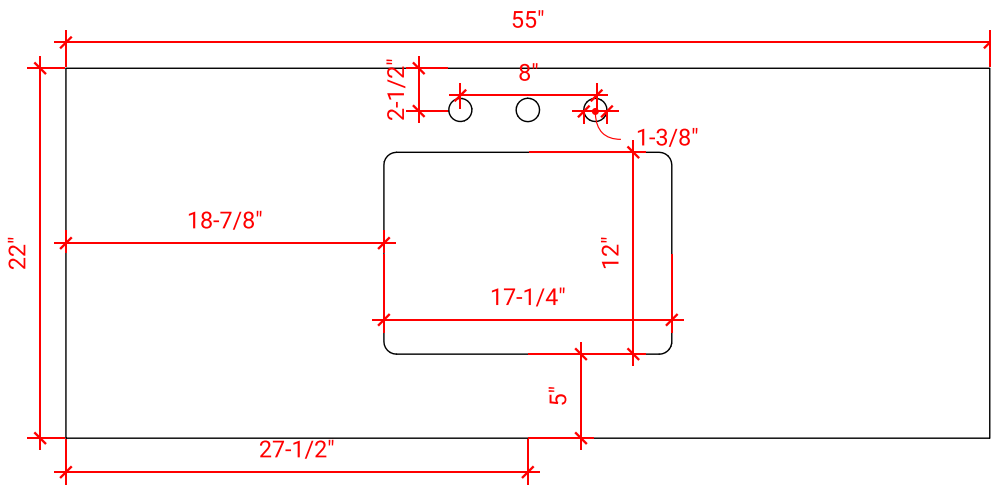

STAFFORD 54" SINGLE SINK BASE CABINET

ARIEL

M054S

BASE CABINET DIMENSIONS

54" W x 21.5" D x 34.5" H

FEATURES

- Solid wood frame & plywood panels
- Dovetail drawers and joints
- Soft closing doors & drawers

HARDWARE FINISHES

OVERALL DIMENSIONS

55" W x 22" D x 1.5" H

COUNTERTOP OPTIONS

Carrara Marble
CW-055S-REC-CT

White Quartz
WQ-055S-REC-CT

FEATURES

- Solid countertop with mitered edges & seams
- Undermount white rectangular sink
- Pre-drilled for 8" widespread faucet

INCLUDED

- Countertop
- Matching Backsplash
- Rectangle Sink

COUNTERTOP PLAN VIEW

EDGE SIDE VIEW

THREE DIMENSIONAL COUNTERTOP VIEW