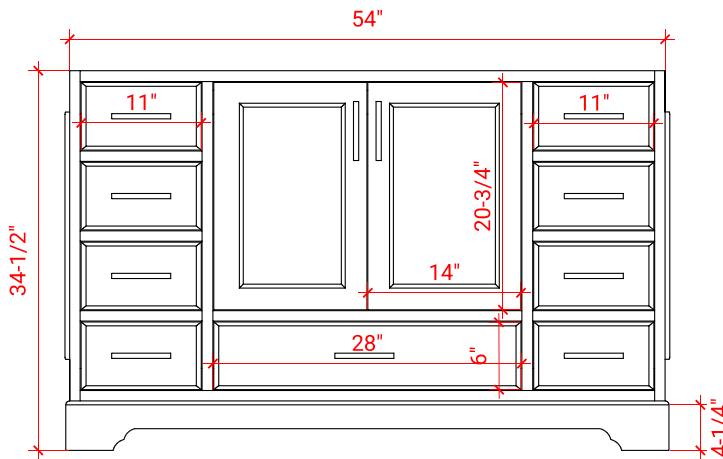

STAFFORD 54" SINGLE SINK BASE CABINET

ARIEL

M054S

BASE CABINET DIMENSIONS

54" W x 21.5" D x 34.5" H

FEATURES

- Solid wood frame & plywood panels
- Dovetail drawers and joints
- Soft closing doors & drawers

HARDWARE FINISHES

Brushed Nickel Satin Brass Matte Black Polished Chrome

AVAILABLE COLORS

White Grey Midnight Blue

FRONT VIEW

SIDE VIEW

PLAN VIEW

55" SINGLE RECTANGLE SINK COUNTERTOP WITH 1.5 IN. THICKNESS

ARIEL

OVERALL DIMENSIONS

55" W x 22" D x 1.5" H

COUNTERTOP OPTIONS

Carrara Marble
CW-055S-REC-CT

White Quartz
WQ-055S-REC-CT

FEATURES

- Solid countertop with mitered edges & seams
- Undermount white rectangular sink
- Pre-drilled for 8" widespread faucet

INCLUDED

- Countertop
- Matching Backsplash
- Rectangle Sink

COUNTERTOP PLAN VIEW

EDGE SIDE VIEW

THREE DIMENSIONAL COUNTERTOP VIEW