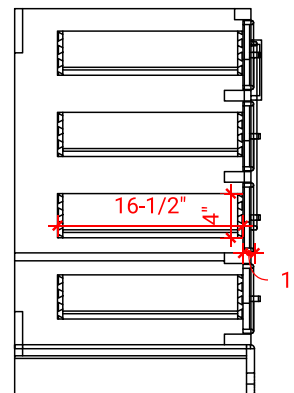

STAFFORD 54" SINGLE SINK BASE CABINET

ARIEL

M054S

BASE CABINET DIMENSIONS

54" W x 21.5" D x 34.5" H

FEATURES

- Solid wood frame & plywood panels
- Dovetail drawers and joints
- Soft closing doors & drawers

HARDWARE FINISHES

Brushed Nickel Satin Brass Matte Black Polished Chrome

AVAILABLE COLORS

White Grey Midnight Blue

FRONT VIEW

SIDE VIEW

PLAN VIEW

55" SINGLE RECTANGLE SINK COUNTERTOP WITH 1.5 IN. THICKNESS

ARIEL

OVERALL DIMENSIONS

55" W x 22" D x 1.5" H

COUNTERTOP OPTIONS

Carrara Marble
CW-055S-REC-CT

White Quartz
WQ-055S-REC-CT

FEATURES

- Solid countertop with mitered edges & seams
- Undermount white rectangular sink
- Pre-drilled for 8" widespread faucet

INCLUDED

- Countertop
- Matching Backsplash
- Rectangle Sink

COUNTERTOP PLAN VIEW

EDGE SIDE VIEW

THREE DIMENSIONAL COUNTERTOP VIEW