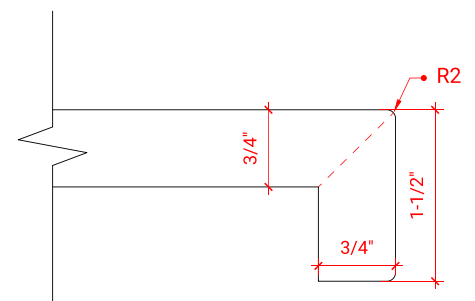

STAFFORD 54" SINGLE SINK BASE CABINET

ARIEL

M054S

BASE CABINET DIMENSIONS

54" W x 21.5" D x 34.5" H

FEATURES

- Solid wood frame & plywood panels
- Dovetail drawers and joints
- Soft closing doors & drawers

HARDWARE FINISHES

Brushed Nickel Satin Brass Matte Black Polished Chrome

AVAILABLE COLORS

White Grey Midnight Blue

FRONT VIEW

SIDE VIEW

PLAN VIEW

OVERALL DIMENSIONS

55" W x 22" D x 1.5" H

COUNTERTOP OPTIONS

Carrara Marble
CW-055S-OVL-CT

White Quartz
WQ-055S-OVL-CT

FEATURES

- Solid countertop with mitered edges & seams
- Undermount white oval sink
- Pre-drilled for 8" widespread faucet

INCLUDED

- Countertop
- Matching Backsplash
- Oval Sink

COUNTERTOP PLAN VIEW

EDGE SIDE VIEW

THREE DIMENSIONAL COUNTERTOP VIEW