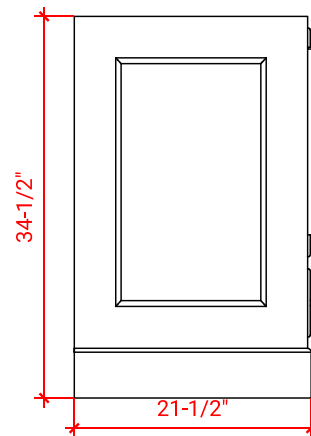

STAFFORD 54" SINGLE SINK BASE CABINET

ARIEL

M054S

BASE CABINET DIMENSIONS

54" W x 21.5" D x 34.5" H

FEATURES

- Solid wood frame & plywood panels
- Dovetail drawers and joints
- Soft closing doors & drawers

HARDWARE FINISHES

Brushed Nickel Satin Brass Matte Black Polished Chrome

AVAILABLE COLORS

White Grey Midnight Blue

FRONT VIEW

SIDE VIEW

PLAN VIEW

OVERALL DIMENSIONS

55" W x 22" D x 1.5" H

- Countertop
- Matching Backsplash
- Oval Sink

COUNTERTOP PLAN VIEW

EDGE SIDE VIEW

THREE DIMENSIONAL COUNTERTOP VIEW