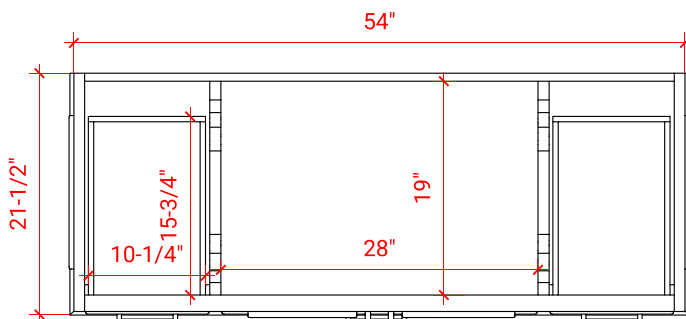

STAFFORD 54" SINGLE SINK BASE CABINET

ARIEL

M054S

BASE CABINET DIMENSIONS

54" W x 21.5" D x 34.5" H

FEATURES

- Solid wood frame & plywood panels
- Dovetail drawers and joints
- Soft closing doors & drawers

HARDWARE FINISHES

Brushed Nickel Satin Brass Matte Black Polished Chrome

AVAILABLE COLORS

White Grey Midnight Blue

FRONT VIEW

SIDE VIEW

PLAN VIEW

OVERALL DIMENSIONS

55" W x 22" D x 1.5" H

- Countertop
- Matching Backsplash
- Oval Sink

COUNTERTOP PLAN VIEW

EDGE SIDE VIEW

THREE DIMENSIONAL COUNTERTOP VIEW