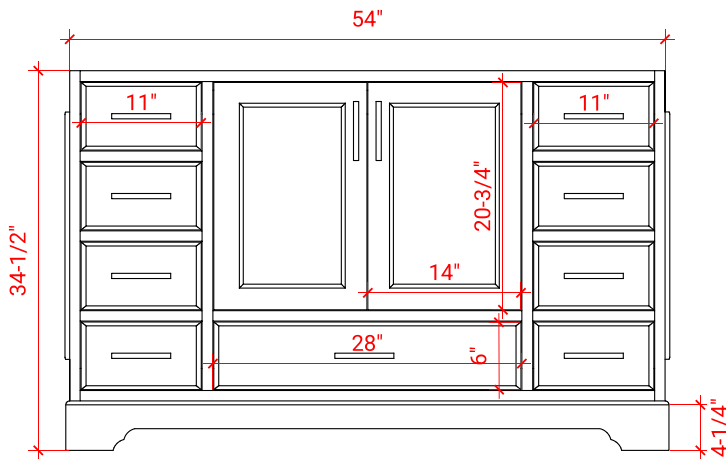

STAFFORD 54" SINGLE SINK BASE CABINET

ARIEL

M054S

BASE CABINET DIMENSIONS

54" W x 21.5" D x 34.5" H

FEATURES

- Solid wood frame & plywood panels
- Dovetail drawers and joints
- Soft closing doors & drawers

HARDWARE FINISHES

Brushed Nickel Satin Brass Matte Black Polished Chrome

AVAILABLE COLORS

White Grey Midnight Blue

FRONT VIEW

SIDE VIEW

PLAN VIEW

OVERALL DIMENSIONS

55" W x 22" D x 1.5" H

- Countertop
- Matching Backsplash
- Oval Sink

COUNTERTOP PLAN VIEW

EDGE SIDE VIEW

THREE DIMENSIONAL COUNTERTOP VIEW