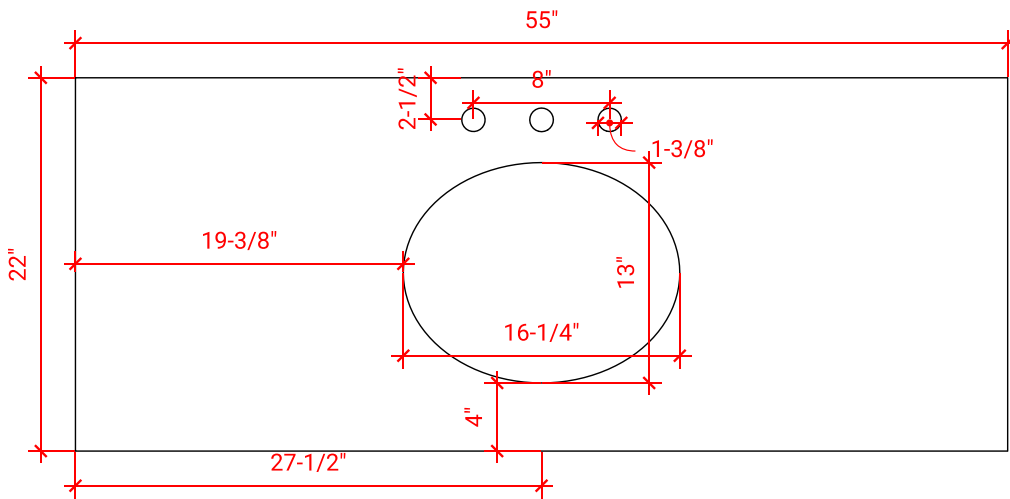

STAFFORD 54" SINGLE SINK BASE CABINET

ARIEL

M054S

BASE CABINET DIMENSIONS

54" W x 21.5" D x 34.5" H

FEATURES

- Solid wood frame & plywood panels
- Dovetail drawers and joints
- Soft closing doors & drawers

HARDWARE FINISHES

Brushed Nickel Satin Brass Matte Black Polished Chrome

AVAILABLE COLORS

White Grey Midnight Blue

FRONT VIEW

SIDE VIEW

PLAN VIEW

OVERALL DIMENSIONS

55" W x 22" D x 1.5" H

COUNTERTOP OPTIONS

Carrara Marble
CW-055S-OVL-CT

White Quartz
WQ-055S-OVL-CT

FEATURES

- Solid countertop with mitered edges & seams
- Undermount white oval sink
- Pre-drilled for 8" widespread faucet

INCLUDED

- Countertop
- Matching Backsplash
- Oval Sink

COUNTERTOP PLAN VIEW

EDGE SIDE VIEW

THREE DIMENSIONAL COUNTERTOP VIEW