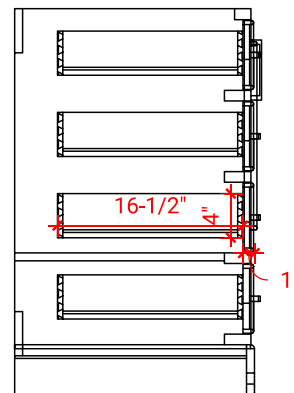

STAFFORD 54" SINGLE SINK BASE CABINET

ARIEL

M054S

BASE CABINET DIMENSIONS

54" W x 21.5" D x 34.5" H

FEATURES

- Solid wood frame & plywood panels
- Dovetail drawers and joints
- Soft closing doors & drawers

HARDWARE FINISHES

Brushed Nickel Satin Brass Matte Black Polished Chrome

AVAILABLE COLORS

White Grey Midnight Blue

FRONT VIEW

SIDE VIEW

PLAN VIEW

OVERALL DIMENSIONS

55" W x 22" D x 1.5" H

- Countertop
- Matching Backsplash
- Oval Sink

COUNTERTOP PLAN VIEW

EDGE SIDE VIEW

THREE DIMENSIONAL COUNTERTOP VIEW