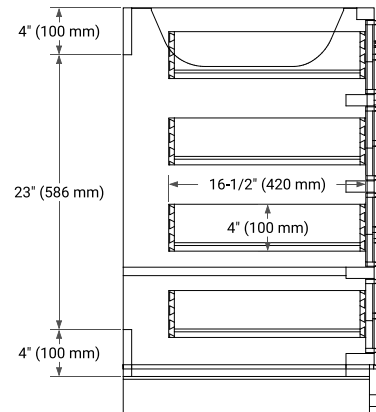

STAFFORD 54" SINGLE SINK BASE CABINET

BASE CABINET DIMENSIONS

54" W x 21.5" D x 34.5" H

FEATURES

- Solid wood frame & plywood panels
- Dovetail drawers and joints
- Soft closing doors & drawers

HARDWARE FINISHES*

White Grey Midnight Blue

FRONT VIEW

SIDE VIEW

PLAN VIEW

55" SINGLE RECTANGLE SINK COUNTERTOP WITH 1.5 IN. THICKNESS

ARIEL

OVERALL DIMENSIONS

55" W x 22" D x 1.5" H

COUNTERTOP OPTIONS

Carrara Marble

White Quartz

FEATURES

- Solid countertop with mitered edges & seams
- Undermount white rectangular sink
- Pre-drilled for 8" widespread faucet

INCLUDED

- Countertop
- Matching Backsplash
- Rectangle Sink

COUNTERTOP PLAN VIEW

EDGE SIDE VIEW

THREE DIMENSIONAL COUNTERTOP VIEW