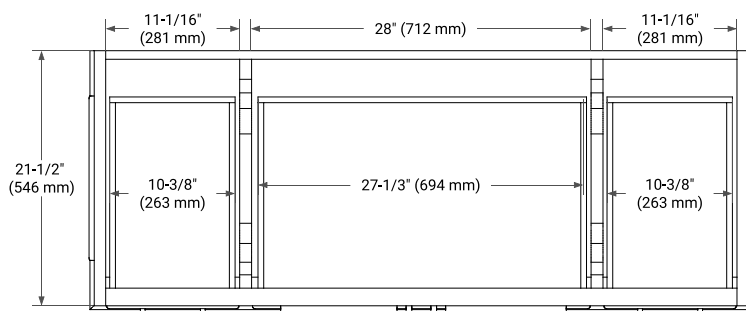

STAFFORD 54" SINGLE SINK BASE CABINET

BASE CABINET DIMENSIONS

54" W x 21.5" D x 34.5" H

FEATURES

- Solid wood frame & plywood panels
- Dovetail drawers and joints
- Soft closing doors & drawers

HARDWARE FINISHES*

White Grey Midnight Blue

FRONT VIEW

SIDE VIEW

PLAN VIEW

55" SINGLE RECTANGLE SINK COUNTERTOP WITH 1.5 IN. THICKNESS

ARIEL

OVERALL DIMENSIONS

55" W x 22" D x 1.5" H

COUNTERTOP PLAN VIEW

EDGE SIDE VIEW

THREE DIMENSIONAL COUNTERTOP VIEW