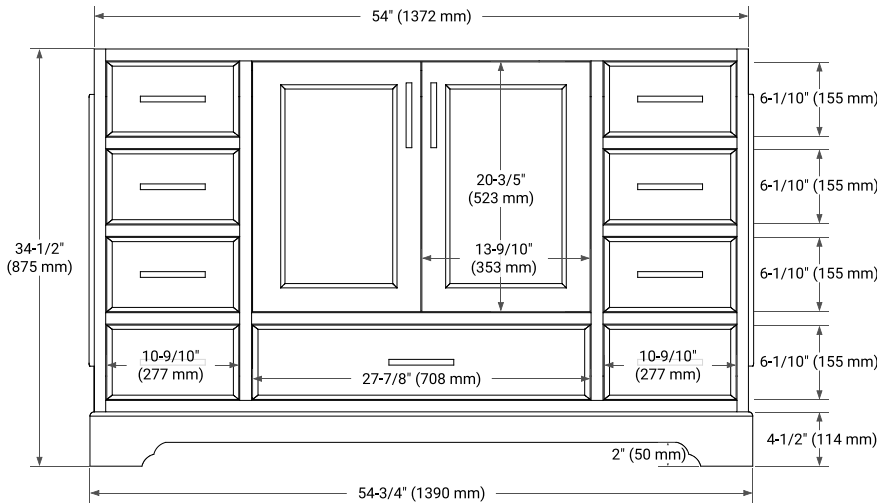

STAFFORD 54" SINGLE SINK BASE CABINET

BASE CABINET DIMENSIONS

54" W x 21.5" D x 34.5" H

FEATURES

- Solid wood frame & plywood panels
- Dovetail drawers and joints
- Soft closing doors & drawers

HARDWARE FINISHES*

White Grey Midnight Blue

FRONT VIEW

SIDE VIEW

PLAN VIEW

55" SINGLE RECTANGLE SINK COUNTERTOP WITH 1.5 IN. THICKNESS

ARIEL

OVERALL DIMENSIONS

55" W x 22" D x 1.5" H

COUNTERTOP PLAN VIEW

EDGE SIDE VIEW

THREE DIMENSIONAL COUNTERTOP VIEW