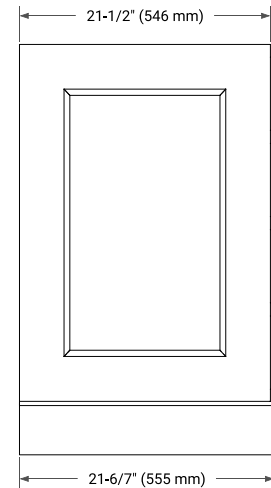

STAFFORD 54" SINGLE SINK BASE CABINET

BASE CABINET DIMENSIONS

54" W x 21.5" D x 34.5" H

FEATURES

- Solid wood frame & plywood panels
- Dovetail drawers and joints
- Soft closing doors & drawers

HARDWARE FINISHES*

White Grey Midnight Blue

FRONT VIEW

SIDE VIEW

PLAN VIEW

55" SINGLE RECTANGLE SINK COUNTERTOP WITH 1.5 IN. THICKNESS

ARIEL

OVERALL DIMENSIONS

55" W x 22" D x 1.5" H

COUNTERTOP PLAN VIEW

EDGE SIDE VIEW

THREE DIMENSIONAL COUNTERTOP VIEW