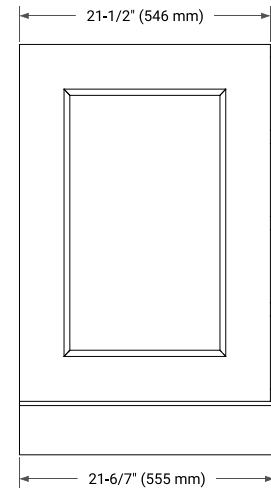

STAFFORD 54" SINGLE SINK BASE CABINET

BASE CABINET DIMENSIONS

54" W x 21.5" D x 34.5" H

FEATURES

- Solid wood frame & plywood panels
- Dovetail drawers and joints
- Soft closing doors & drawers

HARDWARE FINISHES*

White Grey Midnight Blue

FRONT VIEW

SIDE VIEW

PLAN VIEW

OVERALL DIMENSIONS

55" W x 22" D x 1.5" H

COUNTERTOP OPTIONS

Carrara Marble

EDGE SIDE VIEW

THREE DIMENSIONAL COUNTERTOP VIEW