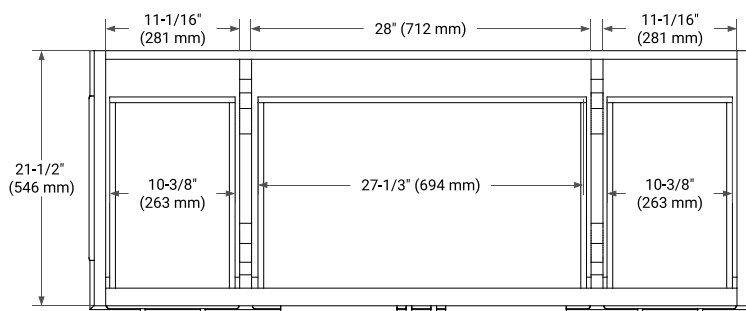

STAFFORD 54" SINGLE SINK BASE CABINET

BASE CABINET DIMENSIONS

54" W x 21.5" D x 34.5" H

FEATURES

- Solid wood frame & plywood panels
- Dovetail drawers and joints
- Soft closing doors & drawers

HARDWARE FINISHES*

White Grey Midnight Blue

FRONT VIEW

SIDE VIEW

PLAN VIEW

OVERALL DIMENSIONS

55" W x 22" D x 1.5" H

COUNTERTOP OPTIONS

Carrara Marble

EDGE SIDE VIEW

THREE DIMENSIONAL COUNTERTOP VIEW