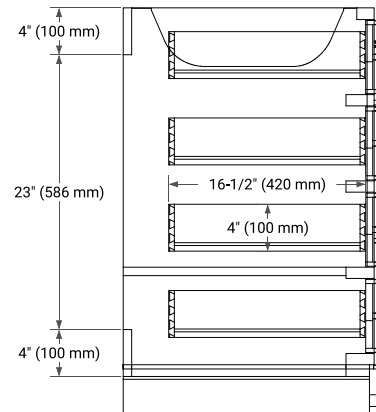

STAFFORD 54" SINGLE SINK BASE CABINET

BASE CABINET DIMENSIONS

54" W x 21.5" D x 34.5" H

FEATURES

- Solid wood frame & plywood panels
- Dovetail drawers and joints
- Soft closing doors & drawers

HARDWARE FINISHES*

White Grey Midnight Blue

FRONT VIEW

SIDE VIEW

PLAN VIEW

OVERALL DIMENSIONS

55" W x 22" D x 1.5" H

COUNTERTOP OPTIONS

Carrara Marble

White Quartz

FEATURES

- Solid countertop with mitered edges & seams
- Undermount white oval sink
- Pre-drilled for 8" widespread faucet

INCLUDED

- Countertop
- Matching Backsplash
- Oval Sink

COUNTERTOP PLAN VIEW

EDGE SIDE VIEW

THREE DIMENSIONAL COUNTERTOP VIEW