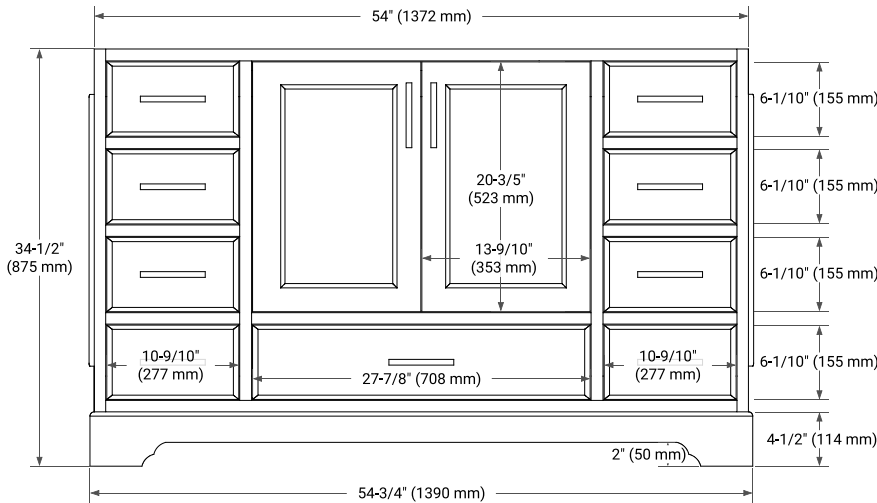

STAFFORD 54" SINGLE SINK BASE CABINET

BASE CABINET DIMENSIONS

54" W x 21.5" D x 34.5" H

FEATURES

- Solid wood frame & plywood panels
- Dovetail drawers and joints
- Soft closing doors & drawers

HARDWARE FINISHES*

White Grey Midnight Blue

FRONT VIEW

SIDE VIEW

PLAN VIEW

OVERALL DIMENSIONS

55" W x 22" D x 1.5" H

COUNTERTOP OPTIONS

Carrara Marble

White Quartz

FEATURES

- Solid countertop with mitered edges & seams
- Undermount white oval sink
- Pre-drilled for 8" widespread faucet

INCLUDED

- Countertop
- Matching Backsplash
- Oval Sink

COUNTERTOP PLAN VIEW

EDGE SIDE VIEW

THREE DIMENSIONAL COUNTERTOP VIEW