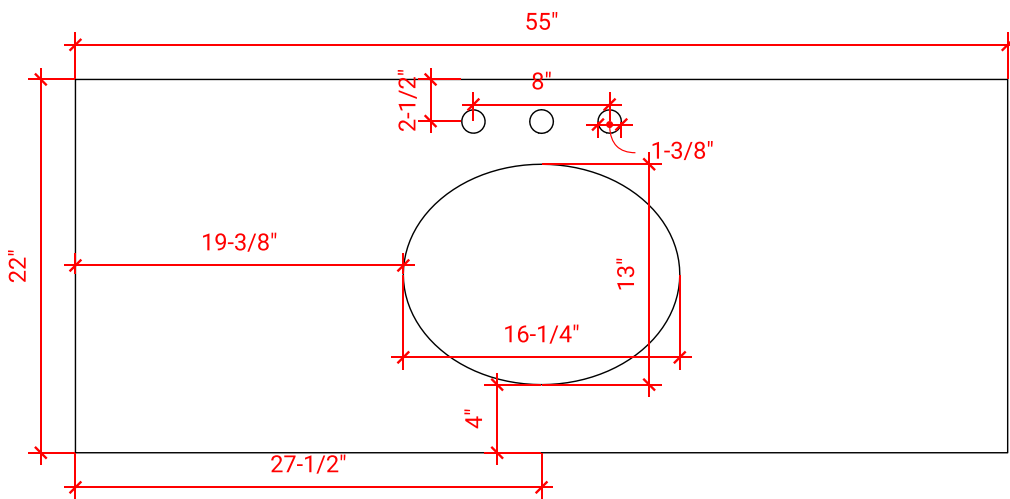

STAFFORD 54" SINGLE SINK BASE CABINET

ARIEL

M054S

BASE CABINET DIMENSIONS

54" W x 21.5" D x 34.5" H

FEATURES

- Solid wood frame & plywood panels
- Dovetail drawers and joints
- Soft closing doors & drawers

HARDWARE FINISHES

Brushed Nickel Satin Brass Matte Black Polished Chrome

AVAILABLE COLORS

White Grey Midnight Blue

FRONT VIEW

SIDE VIEW

PLAN VIEW

OVERALL DIMENSIONS

55" W x 22" D x 0.75" H

COUNTERTOP OPTIONS

Carrara Marble
CW2-055S-OVL-CT

FEATURES

- Solid countertop with mitered edges & seams
- Undermount white oval sink
- Pre-drilled for 8" widespread faucet

INCLUDED

- Countertop
- Matching Backsplash
- Oval Sink

COUNTERTOP PLAN VIEW

EDGE SIDE VIEW

THREE DIMENSIONAL COUNTERTOP VIEW