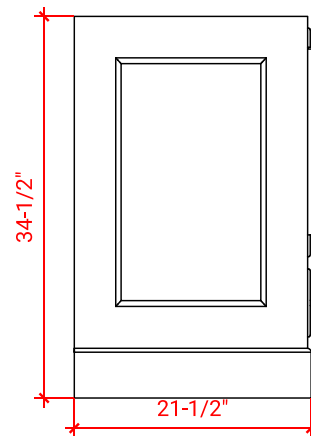

STAFFORD 54" SINGLE SINK BASE CABINET

ARIEL

M054S

BASE CABINET DIMENSIONS

54" W x 21.5" D x 34.5" H

FEATURES

- Solid wood frame & plywood panels
- Dovetail drawers and joints
- Soft closing doors & drawers

HARDWARE FINISHES

Brushed Nickel Satin Brass Matte Black Polished Chrome

AVAILABLE COLORS

White Grey Midnight Blue

FRONT VIEW

SIDE VIEW

PLAN VIEW

OVERALL DIMENSIONS

55" W x 22" D x 0.75" H

COUNTERTOP OPTIONS

Carrara Marble
CW2-055S-OVL-CT

FEATURES

- Solid countertop with mitered edges & seams
- Undermount white oval sink
- Pre-drilled for 8" widespread faucet

INCLUDED

- Countertop
- Matching Backsplash
- Oval Sink

COUNTERTOP PLAN VIEW

EDGE SIDE VIEW

THREE DIMENSIONAL COUNTERTOP VIEW