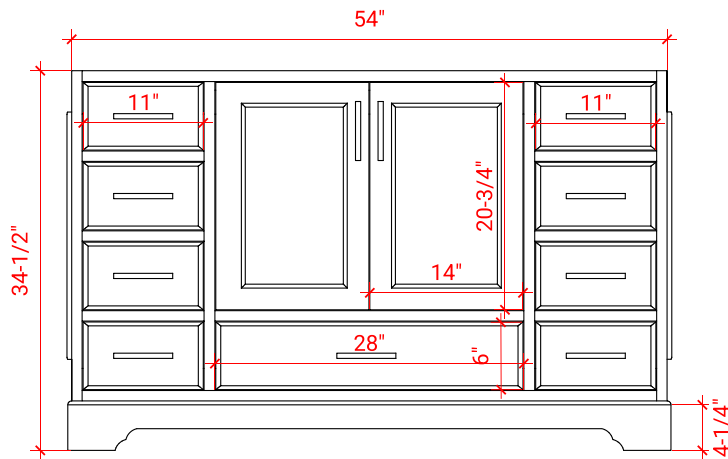

STAFFORD 54" SINGLE SINK BASE CABINET

ARIEL

M054S

BASE CABINET DIMENSIONS

54" W x 21.5" D x 34.5" H

FEATURES

- Solid wood frame & plywood panels
- Dovetail drawers and joints
- Soft closing doors & drawers

HARDWARE FINISHES

Brushed Nickel Satin Brass Matte Black Polished Chrome

AVAILABLE COLORS

White Grey Midnight Blue

FRONT VIEW

SIDE VIEW

PLAN VIEW

OVERALL DIMENSIONS

55" W x 22" D x 0.75" H

COUNTERTOP OPTIONS

Carrara Marble
CW2-055S-OVL-CT

FEATURES

- Solid countertop with mitered edges & seams
- Undermount white oval sink
- Pre-drilled for 8" widespread faucet

INCLUDED

- Countertop
- Matching Backsplash
- Oval Sink

COUNTERTOP PLAN VIEW

EDGE SIDE VIEW

THREE DIMENSIONAL COUNTERTOP VIEW