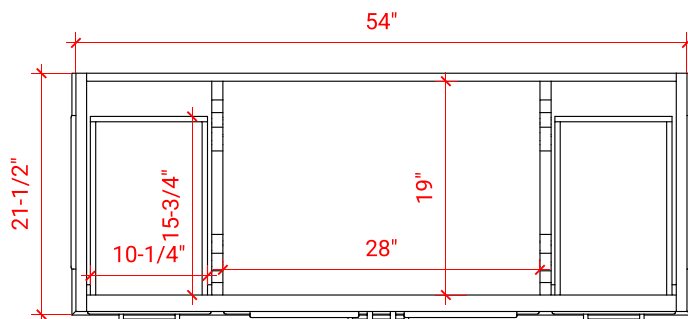

STAFFORD 54" SINGLE SINK BASE CABINET

ARIEL

M054S

BASE CABINET DIMENSIONS

54" W x 21.5" D x 34.5" H

FEATURES

- Solid wood frame & plywood panels
- Dovetail drawers and joints
- Soft closing doors & drawers

HARDWARE FINISHES

Brushed Nickel Satin Brass Matte Black Polished Chrome

AVAILABLE COLORS

White Grey Midnight Blue

FRONT VIEW

SIDE VIEW

PLAN VIEW

OVERALL DIMENSIONS

55" W x 22" D x 0.75" H

COUNTERTOP PLAN VIEW

EDGE SIDE VIEW

THREE DIMENSIONAL COUNTERTOP VIEW