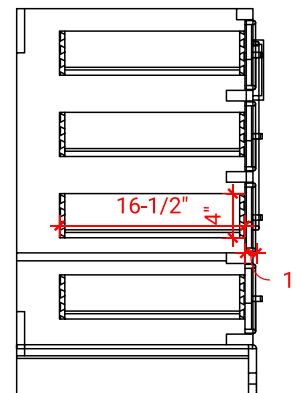

STAFFORD 54" SINGLE SINK BASE CABINET

ARIEL

M054S

BASE CABINET DIMENSIONS

54" W x 21.5" D x 34.5" H

FEATURES

- Solid wood frame & plywood panels
- Dovetail drawers and joints
- Soft closing doors & drawers

HARDWARE FINISHES

Brushed Nickel Satin Brass Matte Black Polished Chrome

AVAILABLE COLORS

White Grey Midnight Blue

FRONT VIEW

SIDE VIEW

PLAN VIEW

OVERALL DIMENSIONS

55" W x 22" D x 0.75" H

COUNTERTOP PLAN VIEW

EDGE SIDE VIEW

THREE DIMENSIONAL COUNTERTOP VIEW