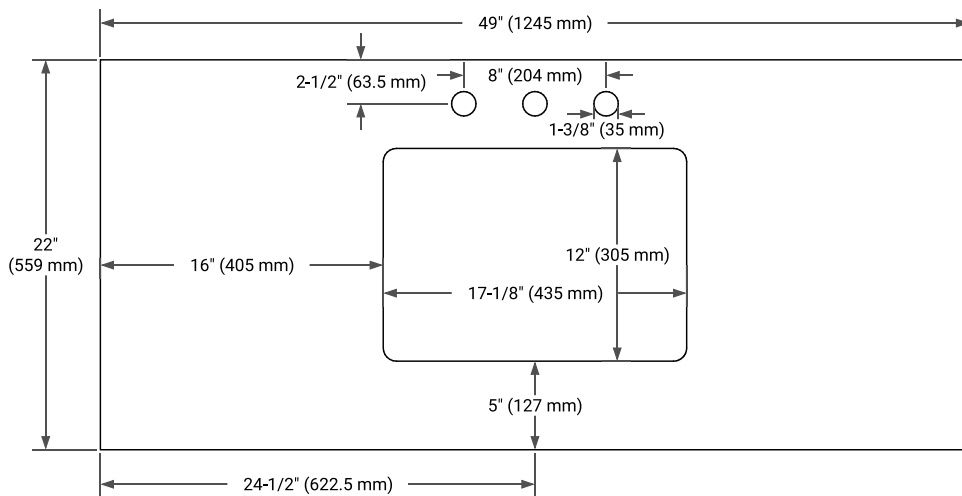

49" SINGLE RECTANGLE SINK COUNTERTOP WITH 0.75 IN. THICKNESS

ARIEL

OVERALL DIMENSIONS

49" W x 22" D x 0.75" H

COUNTERTOP OPTIONS

Carrara Marble

FEATURES

- Solid countertop with mitered edges & seams
- Undermount white rectangular sink
- Pre-drilled for 8" widespread faucet

INCLUDED

- Countertop
- Matching Backsplash
- Rectangle Sink

COUNTERTOP PLAN VIEW

EDGE SIDE VIEW

THREE DIMENSIONAL COUNTERTOP VIEW