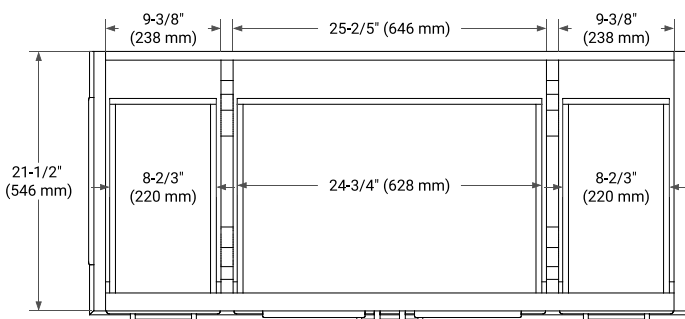

BASE CABINET DIMENSIONS

48" W x 21.5" D x 34.5" H

FEATURES

- Solid wood frame & plywood panels
- Dovetail drawers and joints
- Soft closing doors & drawers

HARDWARE FINISHES*

Brushed Nickel Satin Brass Matte Black Polished Chrome

49" SINGLE RECTANGLE SINK COUNTERTOP WITH 0.75 IN. THICKNESS

ARIEL

OVERALL DIMENSIONS

49" W x 22" D x 0.75" H

COUNTERTOP OPTIONS

Carrara Marble

FEATURES

- Solid countertop with mitered edges & seams
- Undermount white rectangular sink
- Pre-drilled for 8" widespread faucet

INCLUDED

- Countertop
- Matching Backsplash
- Rectangle Sink

COUNTERTOP PLAN VIEW

EDGE SIDE VIEW

THREE DIMENSIONAL COUNTERTOP VIEW