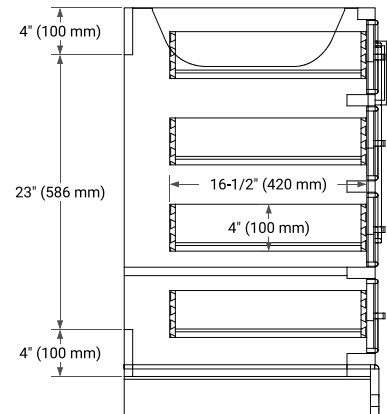

BASE CABINET DIMENSIONS

48" W x 21.5" D x 34.5" H

FEATURES

- Solid wood frame & plywood panels
- Dovetail drawers and joints
- Soft closing doors & drawers

HARDWARE FINISHES*

Brushed Nickel Satin Brass Matte Black Polished Chrome

49" SINGLE RECTANGLE SINK COUNTERTOP WITH 0.75 IN. THICKNESS

ARIEL

OVERALL DIMENSIONS

49" W x 22" D x 0.75" H

COUNTERTOP OPTIONS

Carrara Marble

FEATURES

- Solid countertop with mitered edges & seams
- Undermount white rectangular sink
- Pre-drilled for 8" widespread faucet

INCLUDED

- Countertop
- Matching Backsplash
- Rectangle Sink

COUNTERTOP PLAN VIEW

EDGE SIDE VIEW

THREE DIMENSIONAL COUNTERTOP VIEW