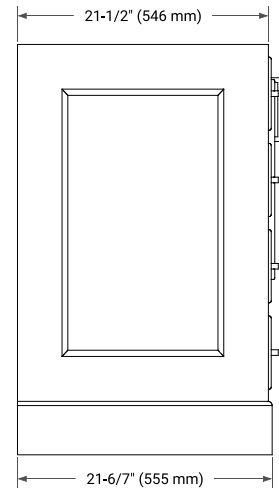

BASE CABINET DIMENSIONS

48" W x 21.5" D x 34.5" H

FEATURES

- Solid wood frame & plywood panels
- Dovetail drawers and joints
- Soft closing doors & drawers

HARDWARE FINISHES*

Brushed Nickel   Satin Brass   Matte Black   Polished Chrome

*Hardware comes preinstalled with the illustrated option. Other finishes are available on our online store if you prefer a different one.

AVAILABLE COLORS

White   Grey   Midnight Blue

SIDE VIEW