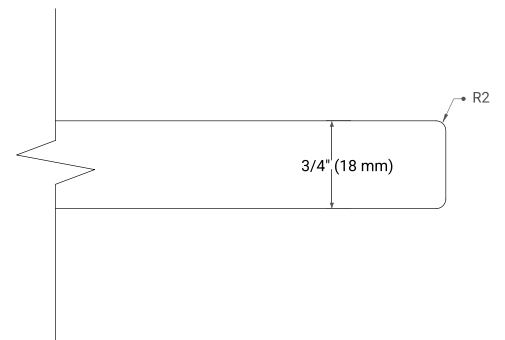

49" SINGLE RECTANGLE SINK COUNTERTOP WITH 0.75 IN. THICKNESS

ARIEL

OVERALL DIMENSIONS

49" W x 22" D x 0.75" H

COUNTERTOP OPTIONS

Carrara Marble

FEATURES

- Solid countertop with mitered edges & seams
- Undermount white rectangular sink
- Pre-drilled for 8" widespread faucet

INCLUDED

- Countertop
- Matching Backsplash
- Rectangle Sink

COUNTERTOP PLAN VIEW

EDGE SIDE VIEW

THREE DIMENSIONAL COUNTERTOP VIEW