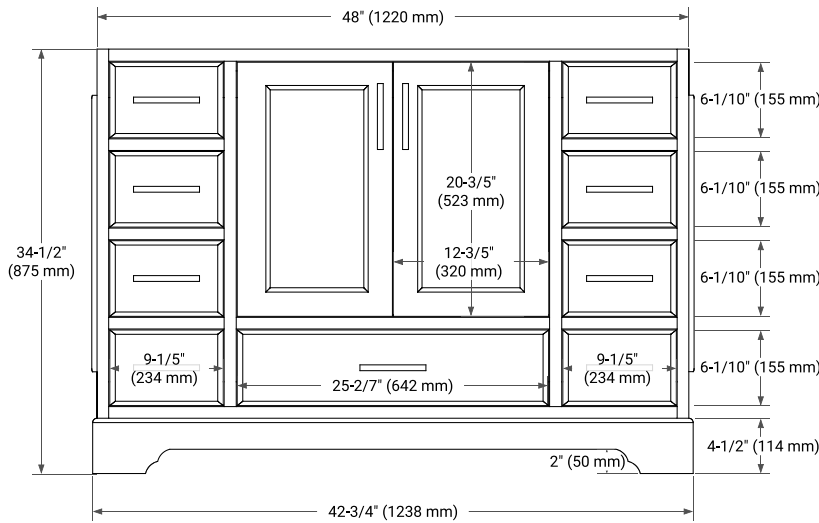

AVAILABLE COLORS

White   Grey   Midnight Blue

FRONT VIEW